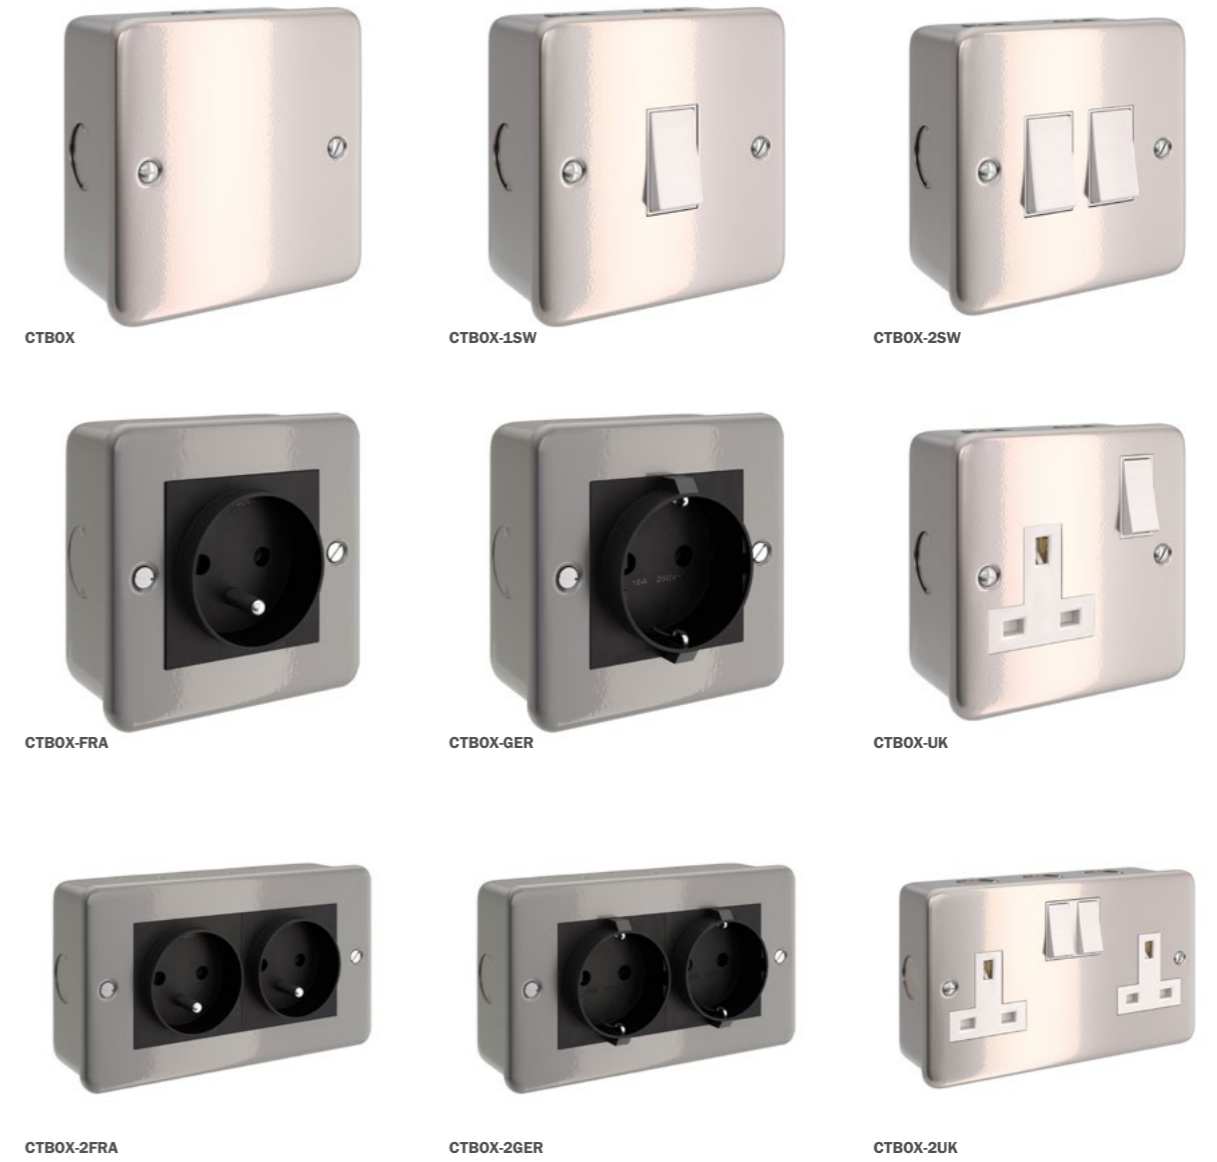

Junction boxes

Create many designs and find the answer to your functional needs with our range of Junction Boxes for Creative Tubes. Plugs and switches in different standards, both available on single and double boxes.