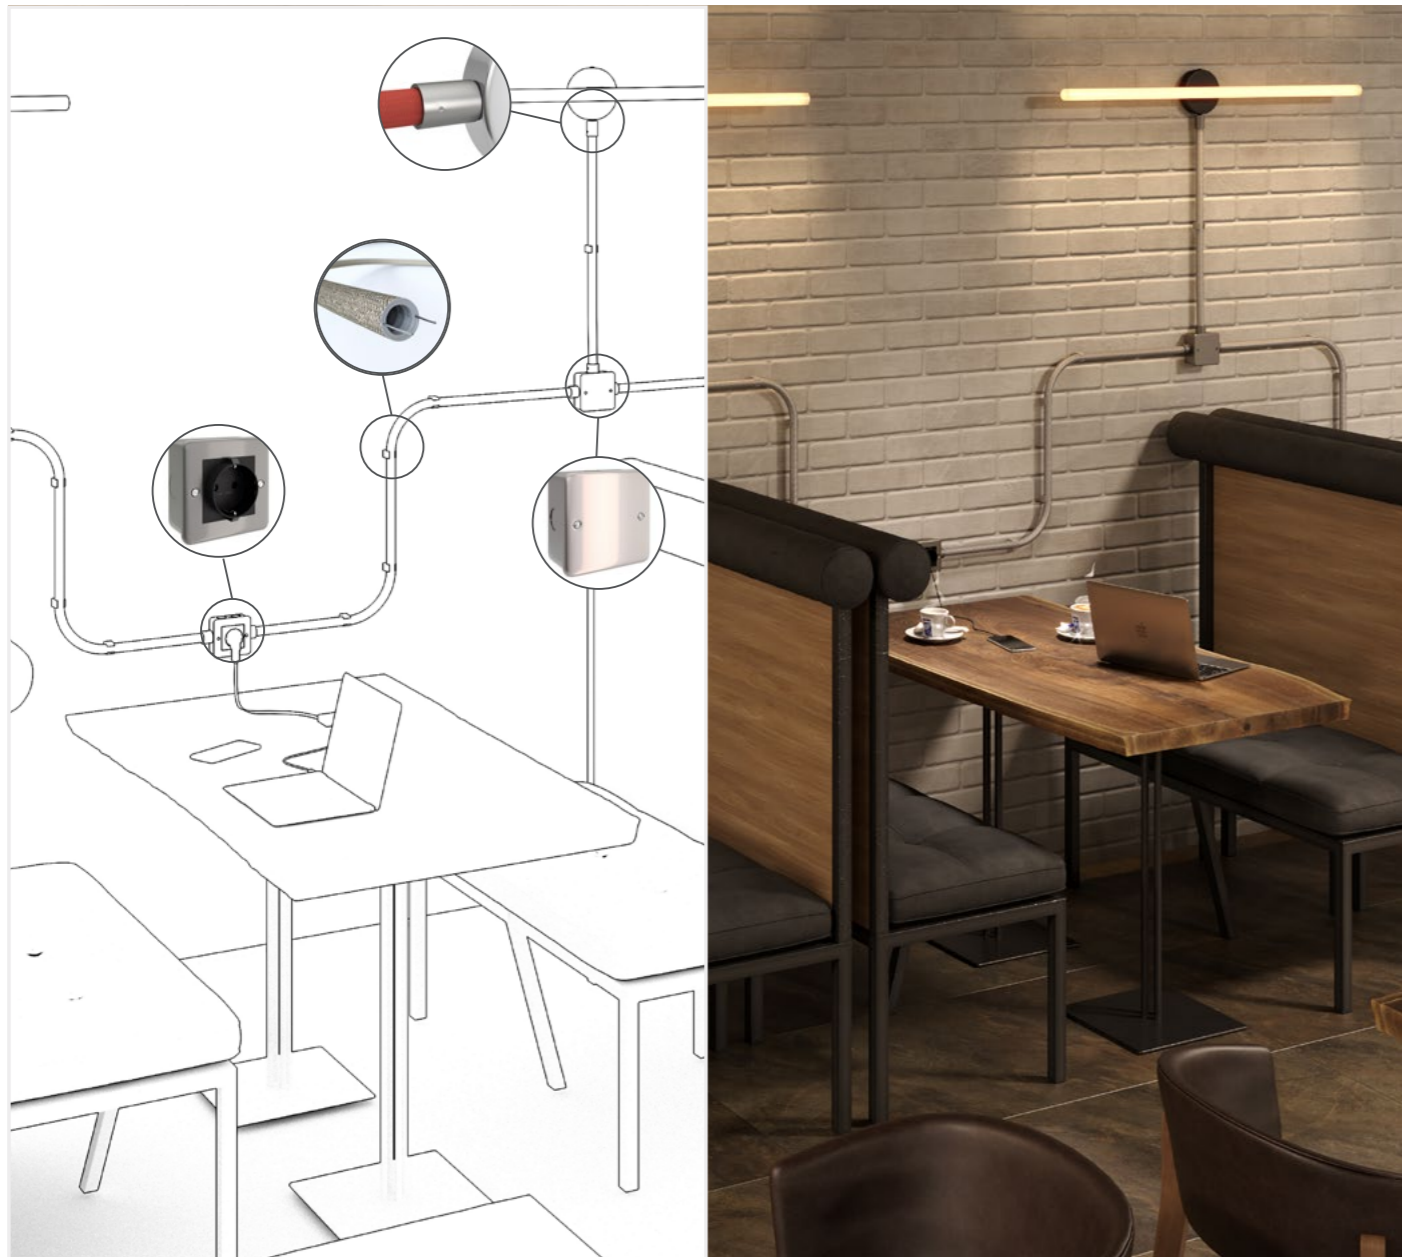

creative
cables

CREATIVE-TUBES SYSTEM

CREATIVE-TUBES SYSTEM INDOOR

*Create your own personalized,
visible wiring installation with TUBES.*

Tubes are the Creative-Cables system that combines the beauty of the fabric covering with the practicality of a true surface wall system.

The Tubes system eliminates the need for ugly plastic electrical conduits or rigid metal pipework.

CREATIVE-TUBES SYSTEM

1

Flexible

Creative-Tube combines the fabric-covered sheath with two metal filaments, allowing the conduit to maintain its shape when bent. It adapts to suit your needs.

2

Tailor-made

Create a beautiful and functional bespoke visible system that takes into account your daily needs and the style of your rooms

3

Creative and safe

You have the freedom to exhibit your electrical system. Create a wall design that is a functional light source without sacrificing safety; the system adheres to the highest standards.