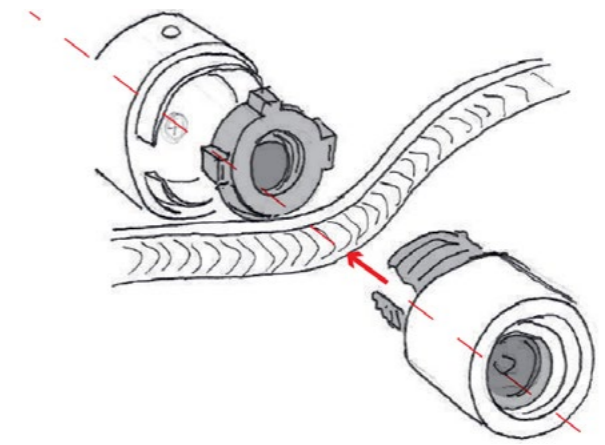

FILE SYSTEM

Decorate and light up your walls with the FILE SYSTEM.

Filè is the Creative-Cables system designed to create wonderful wall or ceiling lighting solutions! Rectangular section cables covered in magnificent colours, high-quality wooden components Made in Italy: with Filè you can build a customized and 100% Creative lighting solution!

Made in Italy.

FILE SYSTEM

EASY

Create an impressive lighting installation in just a few steps. Filè lets you forget about the difficulty and effort of wiring up a lamp holder!

CUSTOMISABLE

Create designs on the walls and ceilings using electrical cables available in more than 20 colors and Made in Italy wooden components. Create effective lighting, tailored to your lighting and design requirements.

MOISTURE-PROTECTION

The rectangular section cable features an IP44 protection classification, meaning that you can also light up bathrooms and kitchens creatively using Filè!