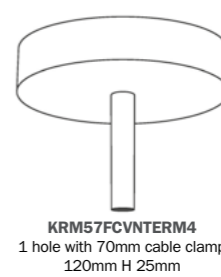

SERP1NE

Chrome

ø 120mm H 25mm

Available with 2 kinds of cable clamps

PC1SER00

SERM1CR

KRM57FCCR
1 hole ø 120mm H 25mm

KRM57FCRTERM
1 hole ø 120mm H 25mm