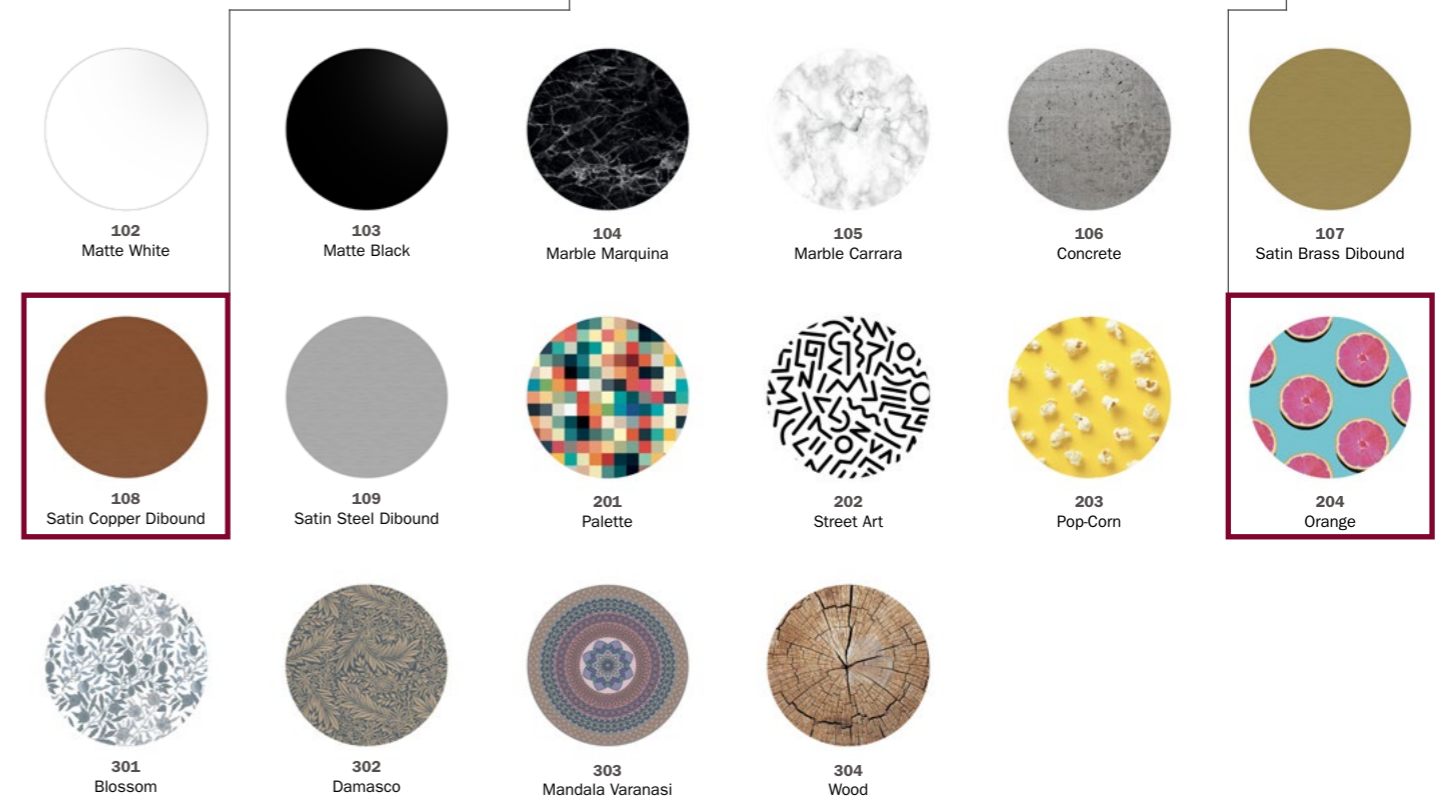

Round small 200mm

Round large 400mm

HOW TO COMPOSE THE PRODUCT CODE

KRO R 20 3LF 108
 Rose-One kit Round Ø holes decoration

KRO R 40 5F 204
 Rose-One kit Round Ø holes decoration

Square small 200mm

Square large 400mm