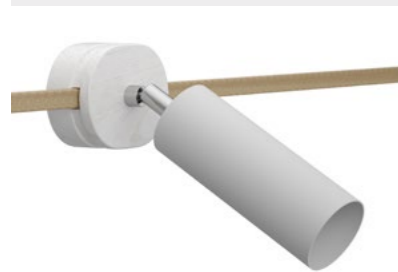

- TLCAT02
- TLCAT03
- TLCAT01

H 40mm, Ø 50mm

Fermaluce

adjustable
Tilted up to 90° & rotated by 315°

- RLCAT32SPOT
- RLCAT33SPOT

Lampholder for lampshades

- RLCAT33SPOT

E27