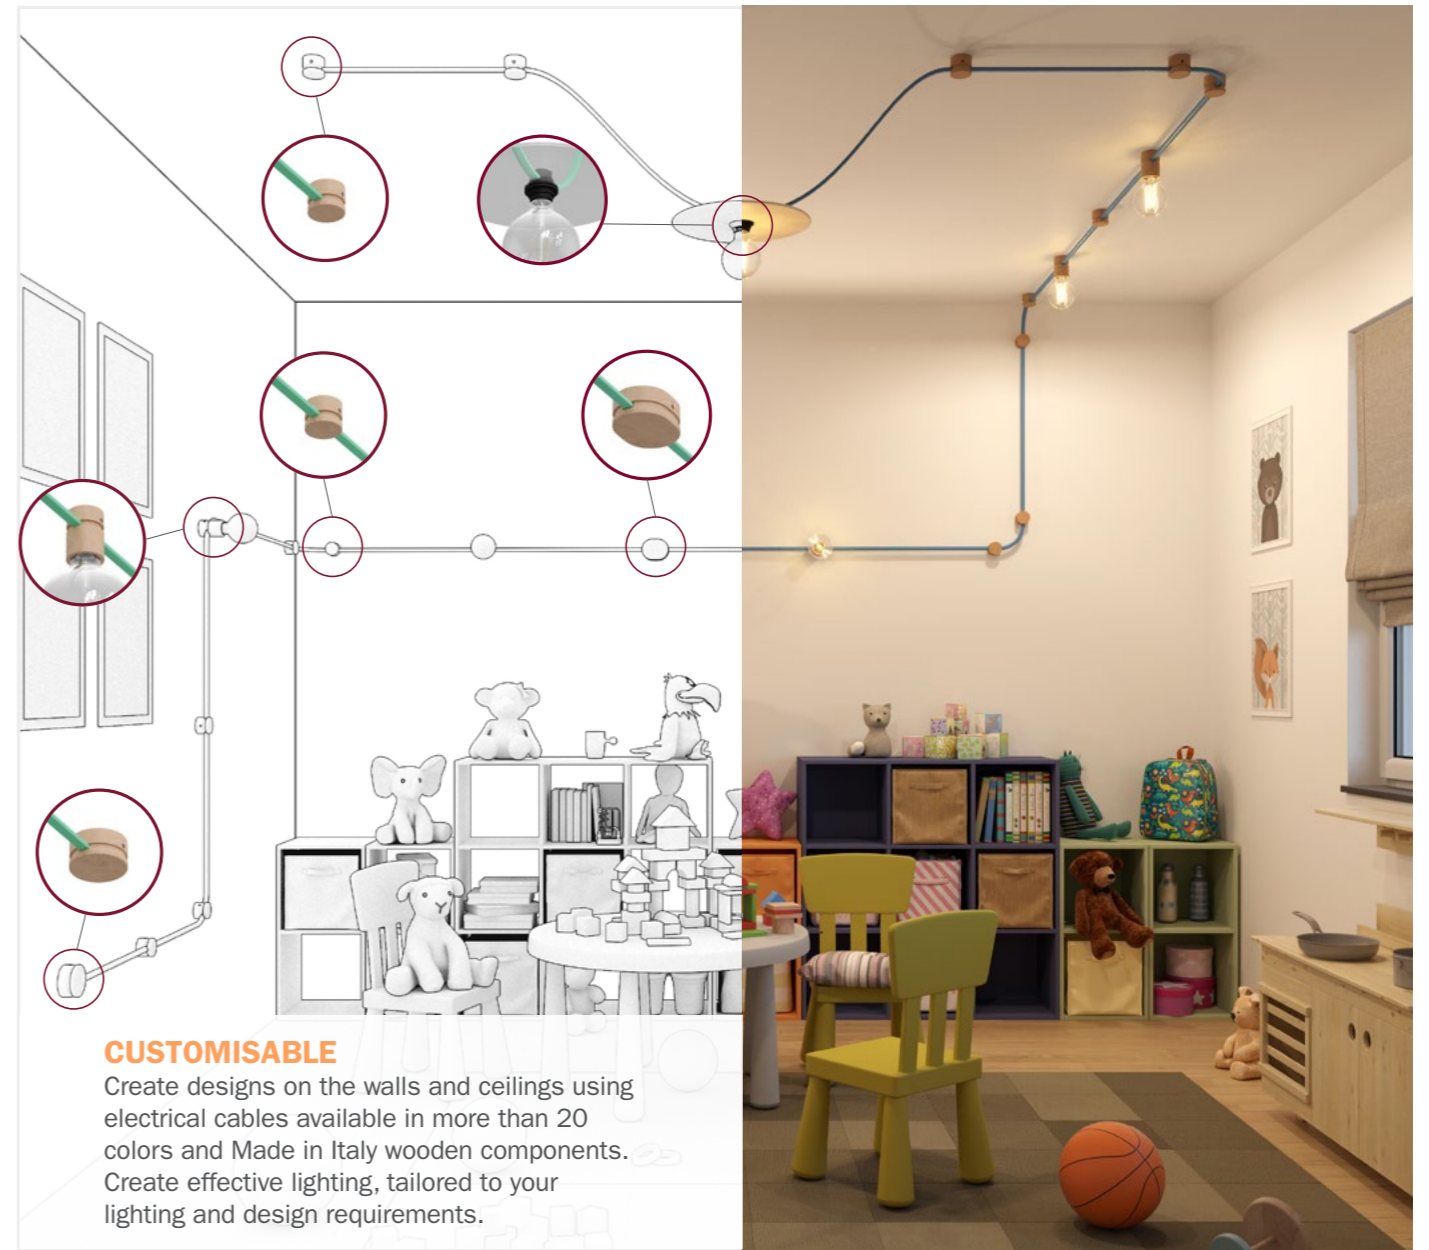

Ø max 60mm, cable length 5000mm

- PSEENESM04

FILE SYSTEM

Decorate and light up your walls with the FILE SYSTEM.

Filè is the Creative-Cables system designed to create wonderful wall or ceiling lighting solutions! Rectangular section cables covered in magnificent colours, high-quality wooden components Made in Italy: with Filè you can build a customized and 100% Creative lighting solution!

Made in Italy.

FILE SYSTEM

EASY

Create an impressive lighting installation in just a few steps. Filè lets you forget about the difficulty and effort of wiring up a lamp holder!

CUSTOMISABLE

Create designs on the walls and ceilings using electrical cables available in more than 20 colors and Made in Italy wooden components. Create effective lighting, tailored to your lighting and design requirements.