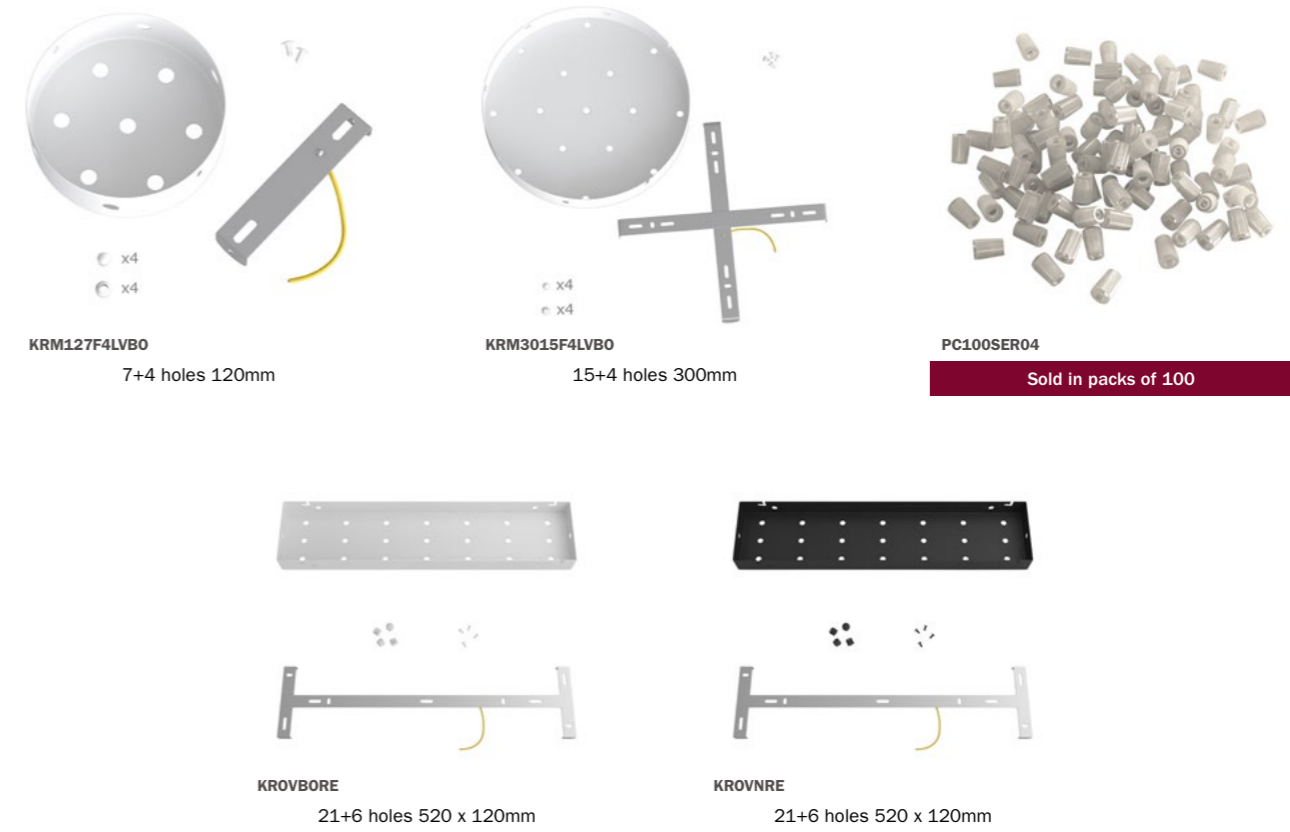

102
Matte White

103
Matte Black

107
Satin Brass Dibound

108
Satin Copper Dibound

109
Satin Steel Dibound

Un-drilled covers

The Rose-One un-drilled come in three different shapes: square, round and rectangular. And the squared and round versions are available in two different diameters, 200 and 400mm. Covers come in different designs and colors and are made in aluminum or dibond. Covers can be drilled following different kind of punching schemes: to drill the covers use our template.

Components

Compose your Rose-One system with these special components. The metal ceiling roses are the base of Rose-One System They are available in 4 versions, each one suitable for the different shapes and sizes of the Rose-One covers. While the special transparent cable clamps are designed to be hidden.