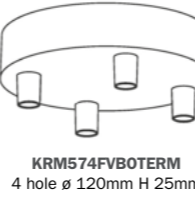

Matte white

Available with 2 kinds of cable clamps

Black

Available with 2 kinds of cable clamps