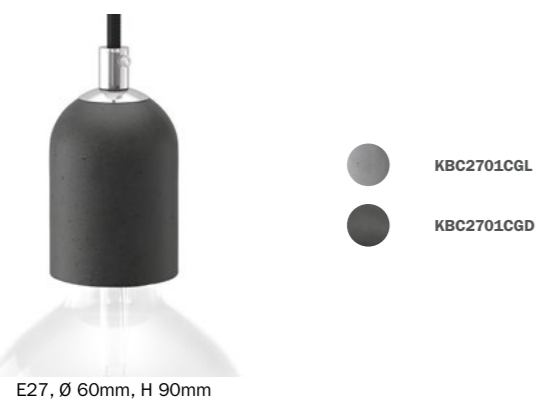

Source: @ourplacetobe