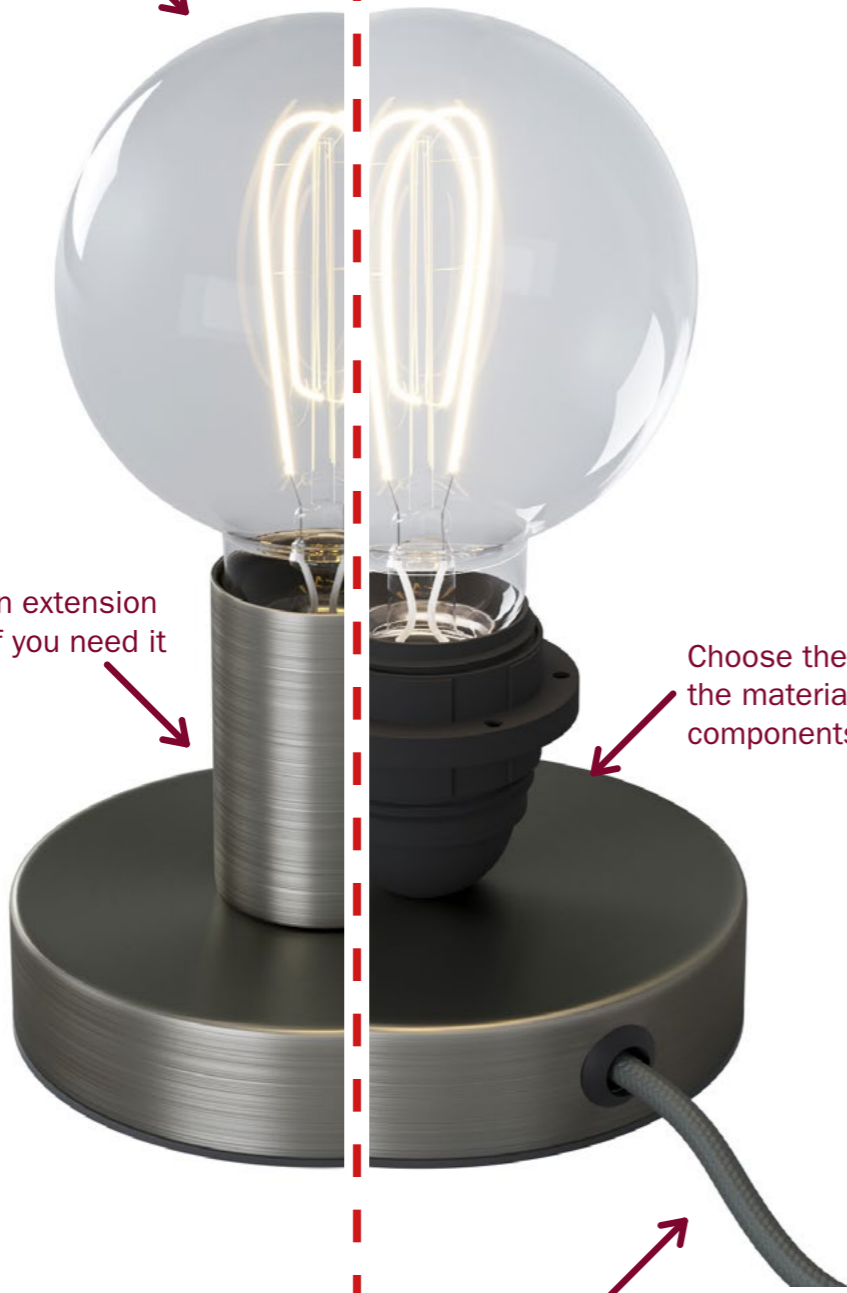

TABLE LAMPS

Match the bulb that you prefer or add a lampshade

Add an extension pipe if you need it

Choose the finish or the material of the components

Choose the color and the lengths of the cable