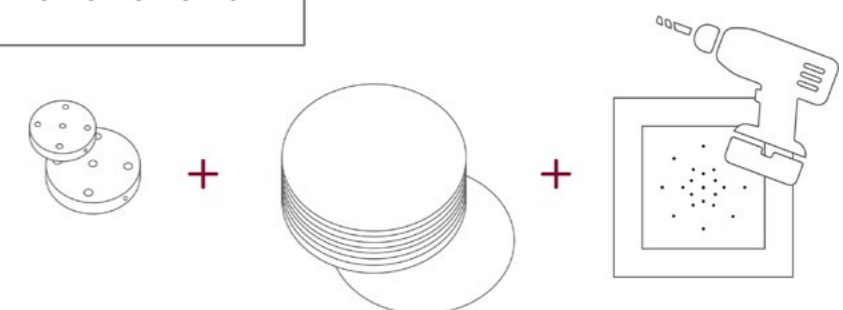

DIY

For our professionals not only do we offer ready to use kits but also provide the separate covers with or without holes and the possibility to make them themselves using the template.