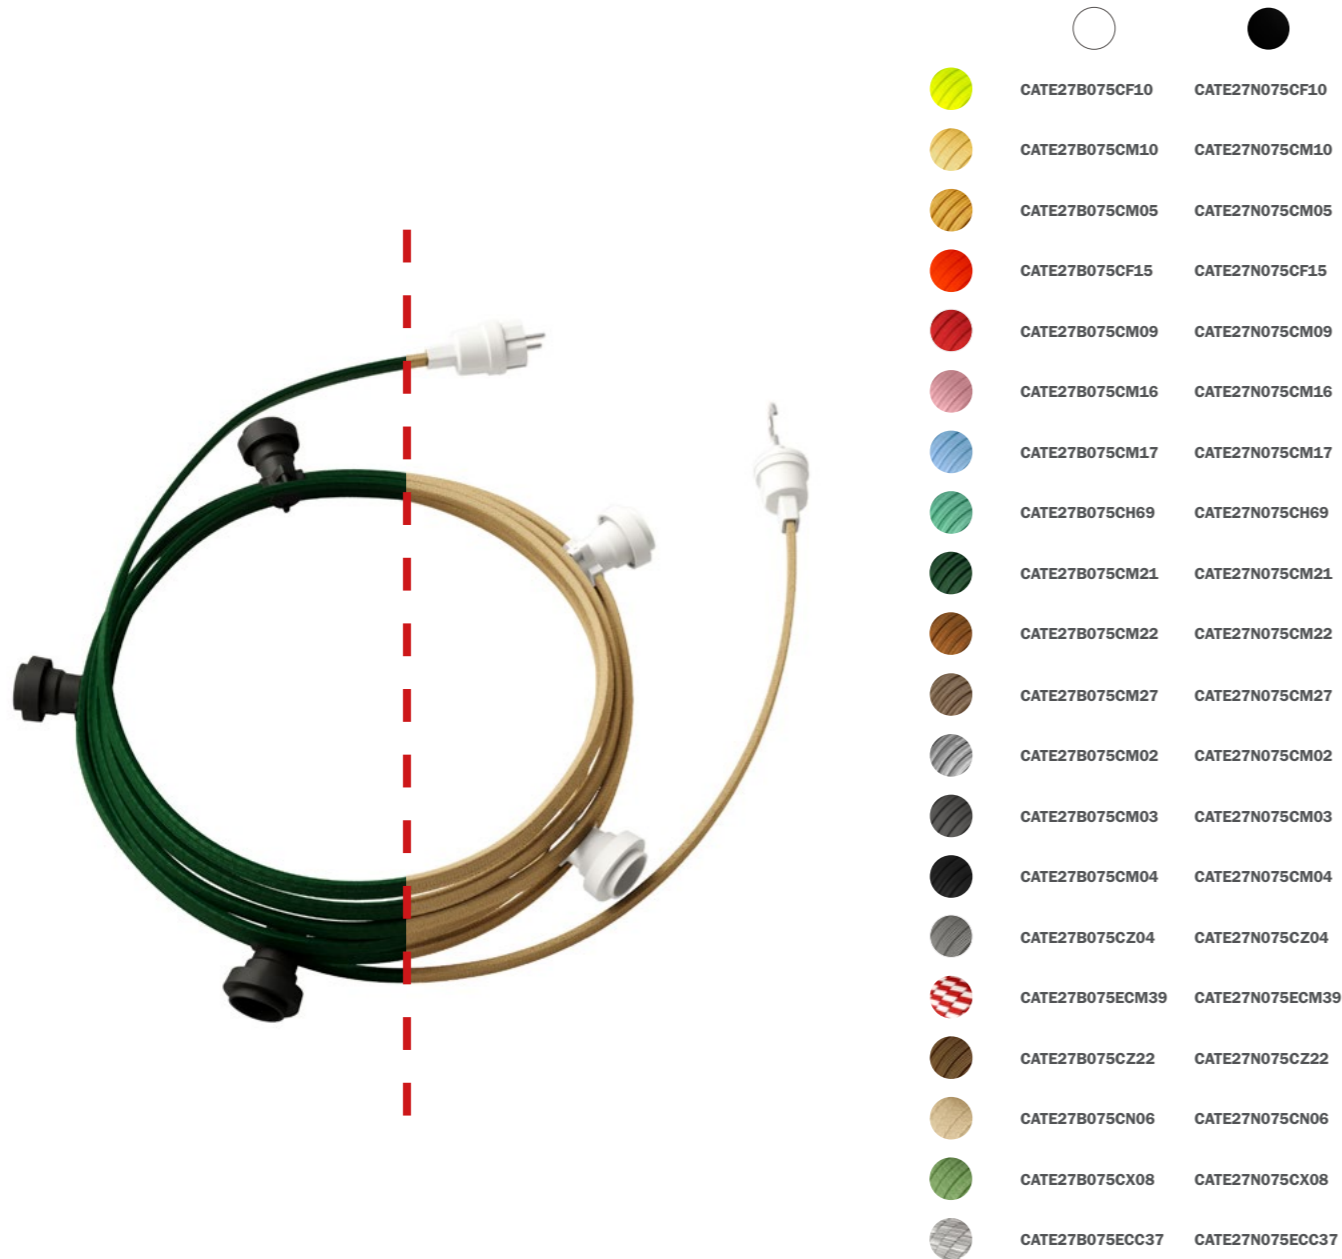

SPCATFRN

Hook

TERGCATN

Lampholder

PLC27TPN19

Lampholder for lampshades

PLC27PNTF

Junction box

CON01

Wal fairlead

PC10FCATM01

Lumet Complete Kits

Ready-to-use Lumet string lights are ideal for lighting outdoor spaces such as gardens, terraces, and gazebos with a solution that is simple to install and to remove. The kits offer a complete solution, available in different lengths and colors.

7,5 mt Lumet String Light Kit

This Kit is composed of 7,5m Lumet String Light of the chosen color, 5 E27 Lamp Holders, 1 Hook and 1 Schuko Plug. These string light kits can be purchased with both black or white components.

12,5 mt Lumet String Light Kit

This Kit is composed of 12,5m Lumet String Light of the chosen color, 10 E27 Lamp Holders, 1 Hook and 1 Schuko Plug. These string light kits can be purchased with both black or white components.