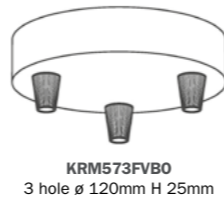

Matte white

Available with 2 kinds of cable clamps

Black

Available with 2 kinds of cable clamps