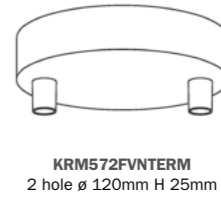

SERP1NE

Chrome

ø 120mm H 25mm

Available with 2 kinds of cable clamps

PC1SER00

SERM1CR

KRM57FCCR
1 hole ø 120mm H 25mm

KRM57FCRTERM
1 hole ø 120mm H 25mm