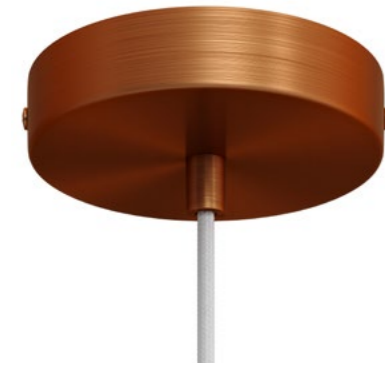

KRM12SF4LOTS
4-side holes ø 120mm H 25mm

KRM57FCOTSTERM4
1 hole with 70mm cable clamp 120mm H 25mm

KRM57FCOTSTERM5
1 hole with 150mm cable clamp 120mm H 25mm

Brushed copper

ø 120mm, H 25mm

ø 83mm, H 25mm

Available with 2 kinds of cable clamps