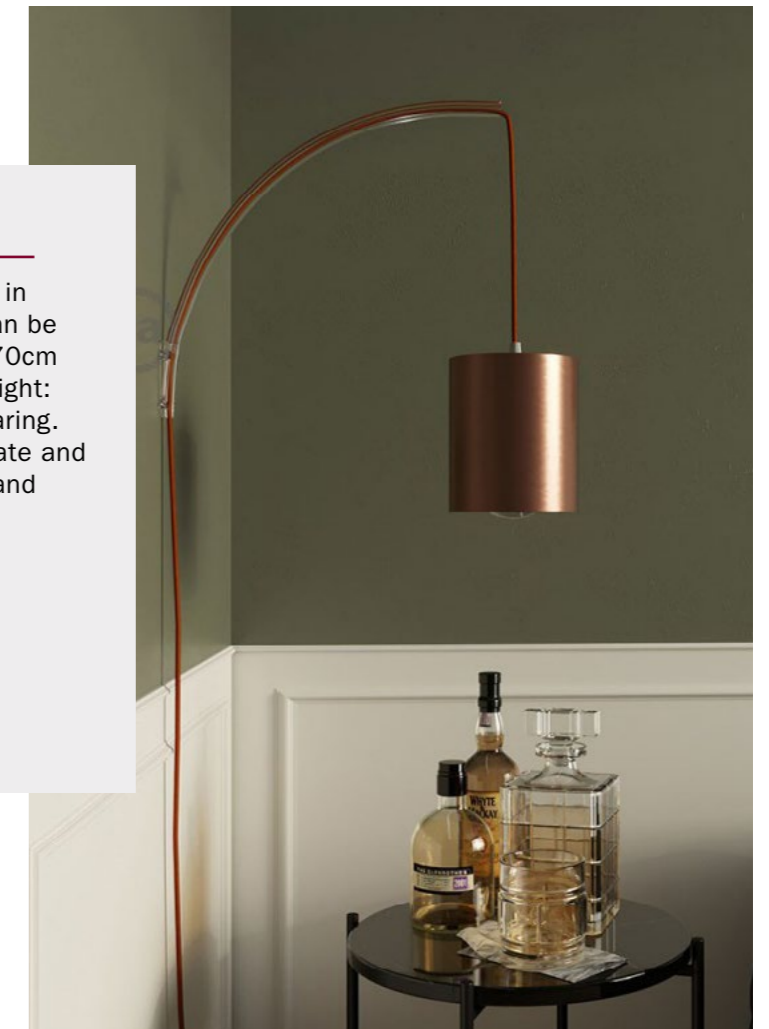

Archet(To)

Archet(To) is Creative-Cables patented and Made in Italy solution to create a suspended lamp that can be hung onto a wall, even with a lampshade with a 70cm maximum diameter and a 3,365 kg maximum weight: Archet(To) bends according to the weight it is bearing. it has a light structure in transparent polycarbonate and can be used with Snake, Snake for lampshades and SnakeBis.