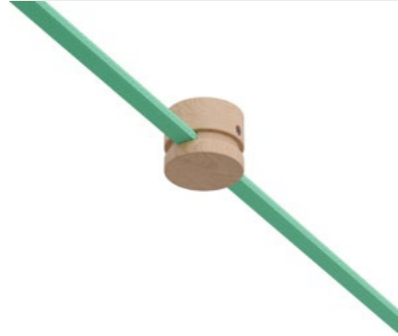

Wall fairlead