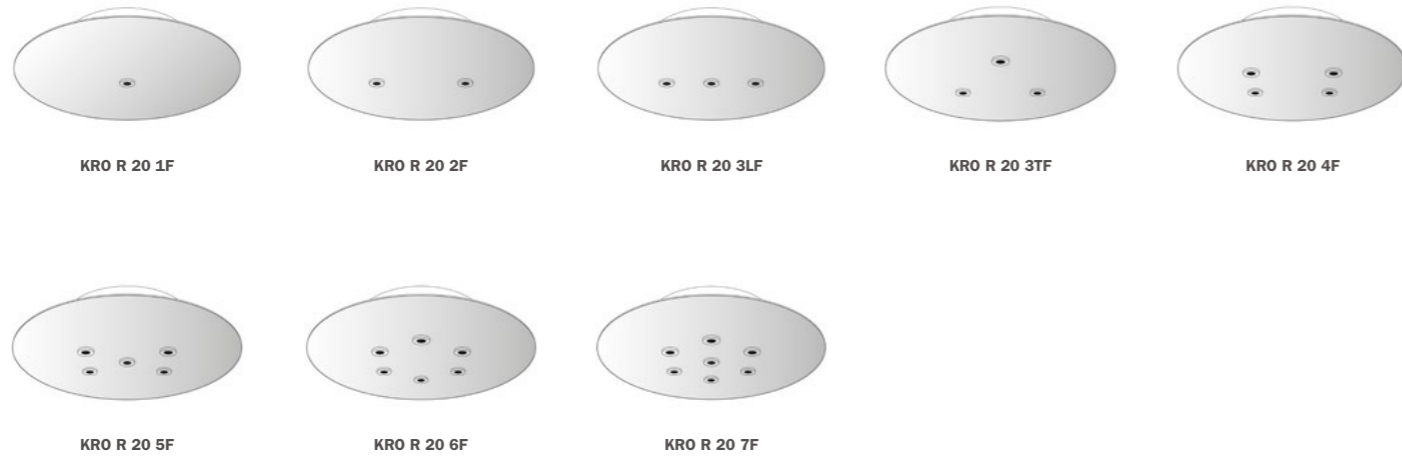

Rose-One Kits

For all our customers who like to create and design, being able to choose your ceiling rose for single or multi pendant lights just got a whole lot easier. Rose-One system comes in a wide variety of colors and design options. Look out for more options to come.

Round small 200mm