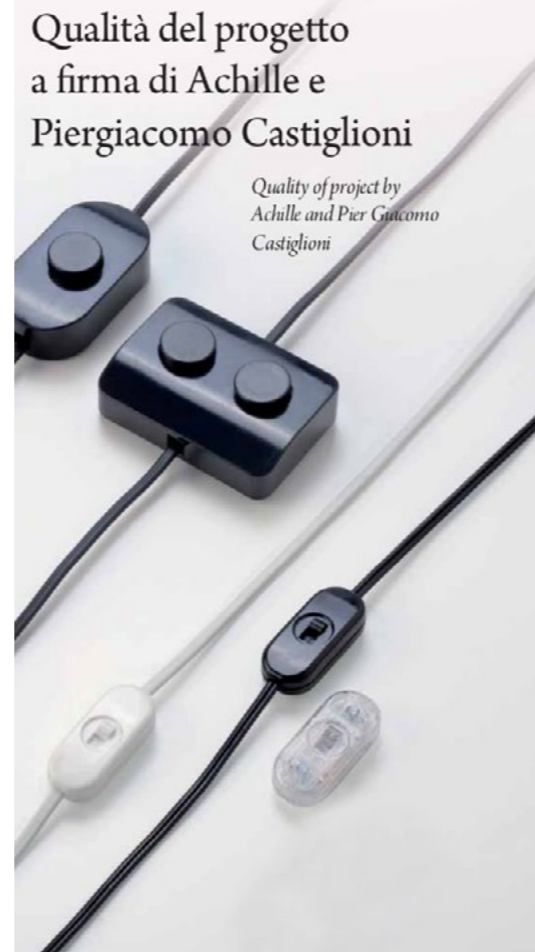

ELECTRICITY

Every electrical accessory you can think of to create your own personal design: plugs, sockets, switches, dimmers, and much more.
All certified to the strictest Italian and European safety standards.

Switches designed by Achille Castiglioni

The legendary 450, produced by the then VLM of Buccinasco, was born more than 50 years ago from the pencil of one of the greatest protagonists of Italian design, winner of nine Golden Compasses.

The sound of the operating 'click' has entered the collective imagination of every person since, as this small amazing object has been produced more than 25 million times.

But 450 isn't the only switch designed by Achille and Pier Giacomo Castiglioni: there are two "big brothers" designed for floor and table lamps: the 661 and the 662.