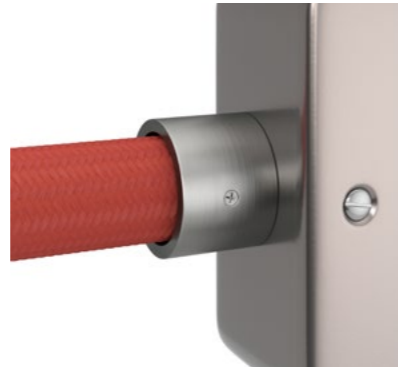

Creative-Tube accessories

Discover all the amazing possibilities offered by Creative-Tubes and take the time to discover the accessories that best serve your creativity.

TERM3ZI