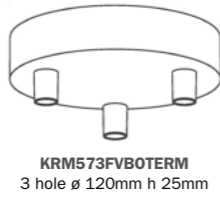

Matte white

Available with 2 kinds of cable clamps

Black

Available with 2 kinds of cable clamps