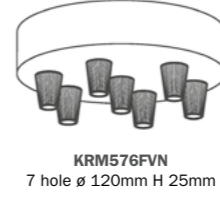

Matte white

Available with 2 kinds of cable clamps

Black

Available with 2 kinds of cable clamps