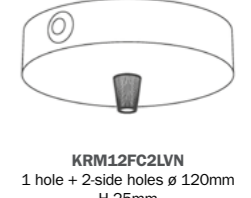

SERP1NE

Chrome

ø 120mm H 25mm

Available with 2 kinds of cable clamps

PC1SER00

SERM1CR

KRM57FCCR
1 hole ø 120mm H 25mm

KRM57FCRTERM
1 hole ø 120mm H 25mm