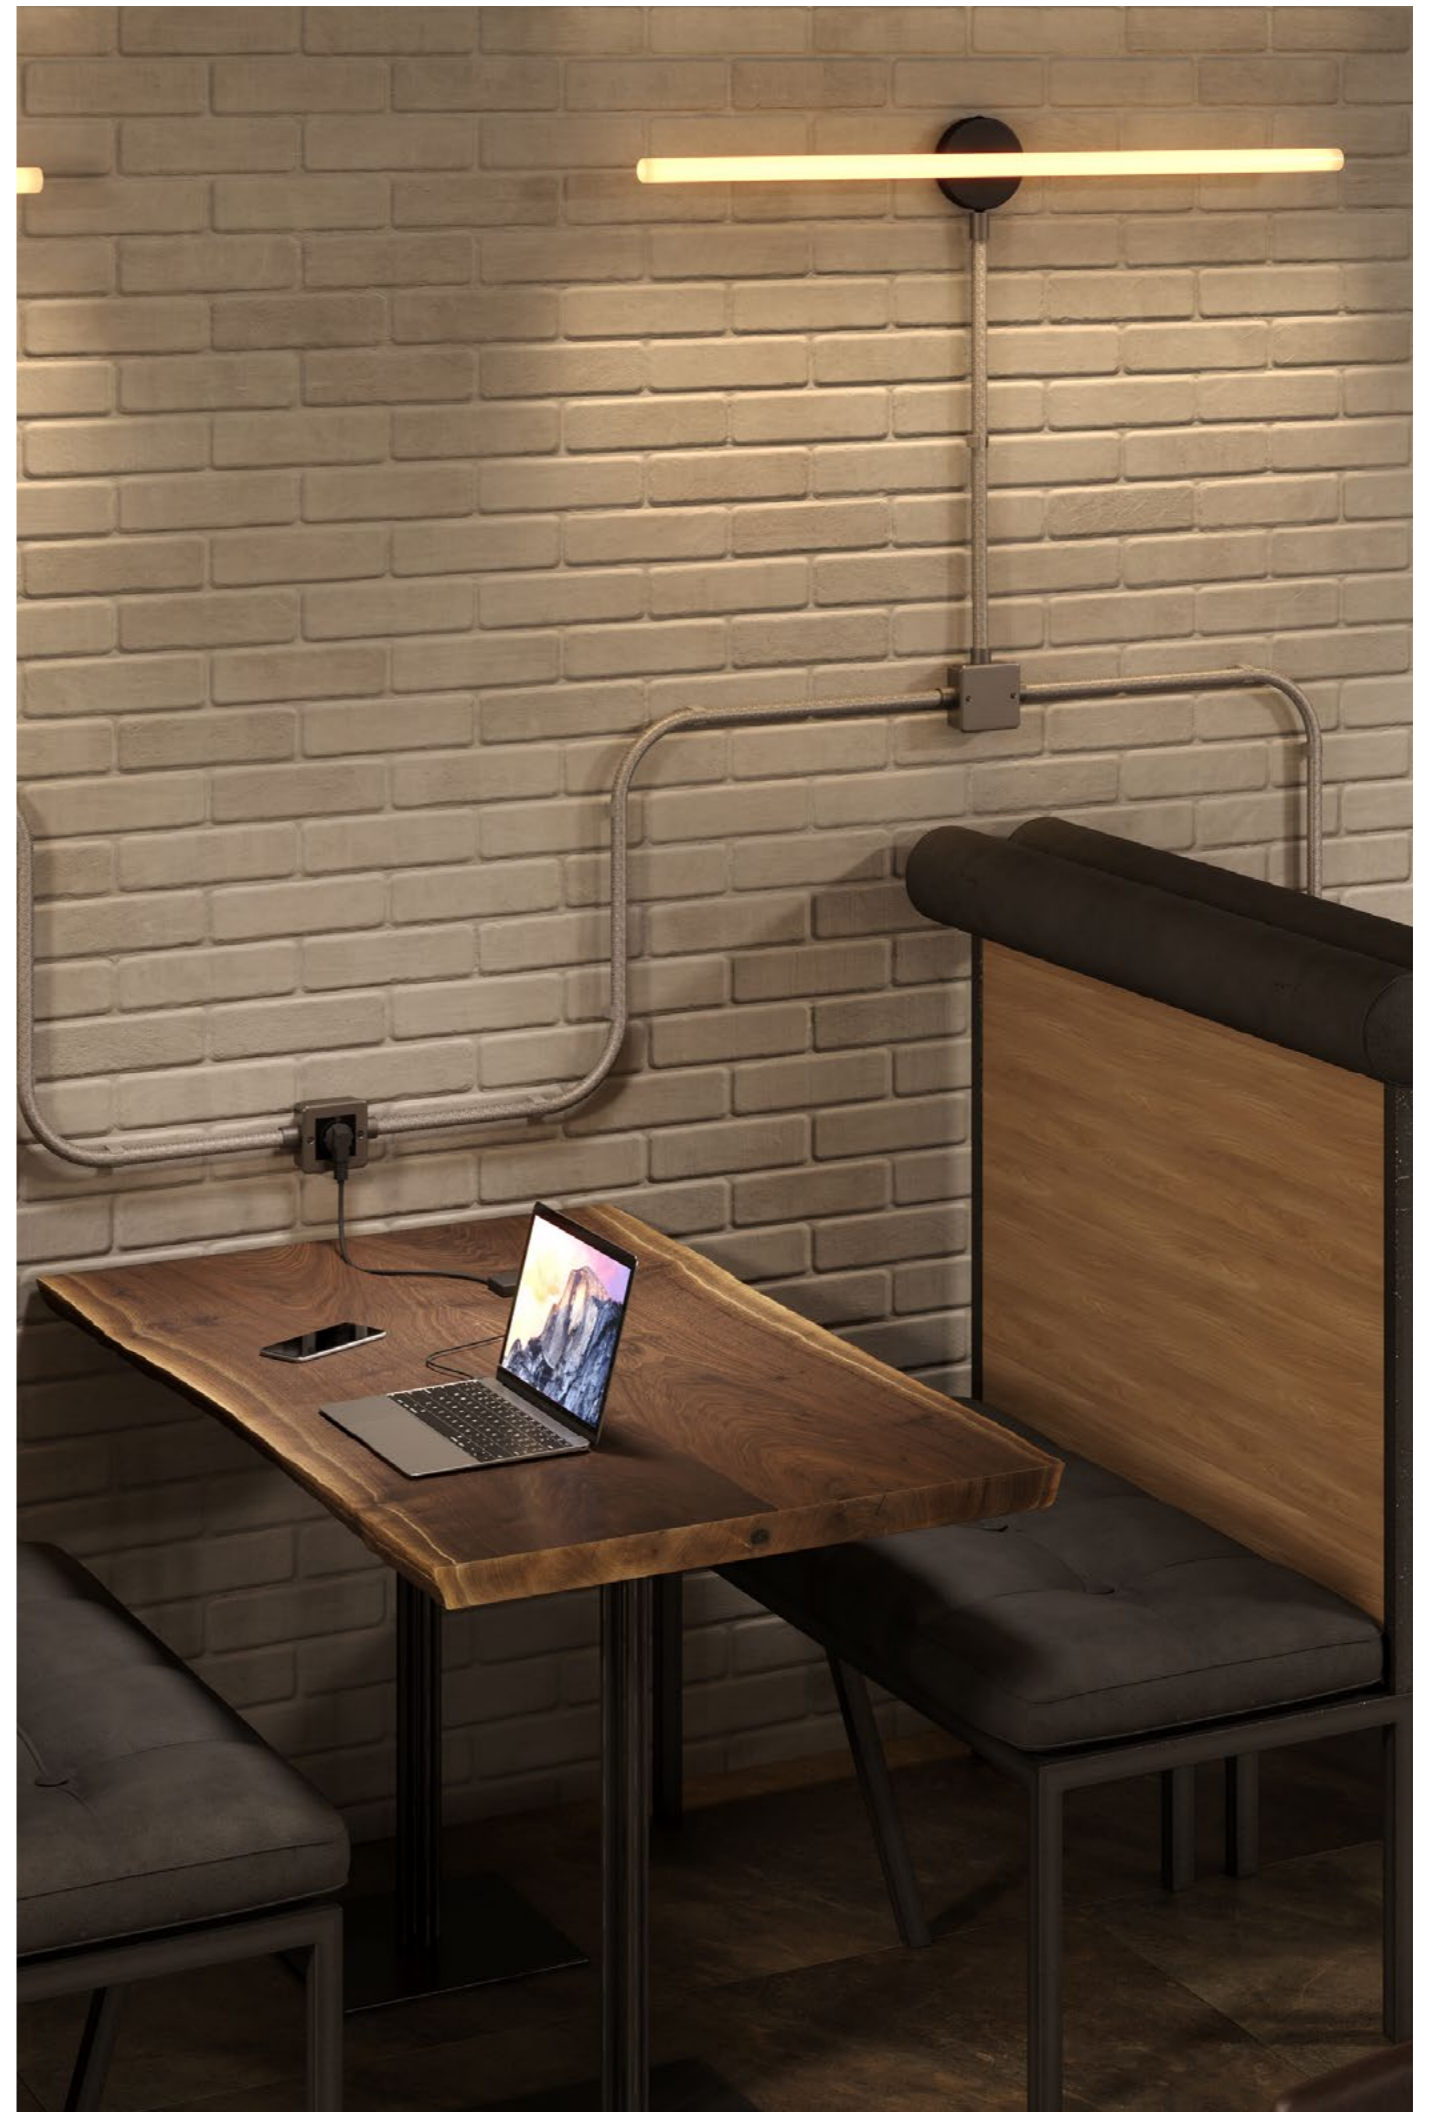

CTCLIPNE

ROSE-ONE SYSTEM

Create unique multi-pendant lamps with ROSE-ONE ceiling roses.

Rose-One System is a Creative-Cables exclusive solution allowing everyone to create wonderful multi-pendant lamps personalized on each one's needs.