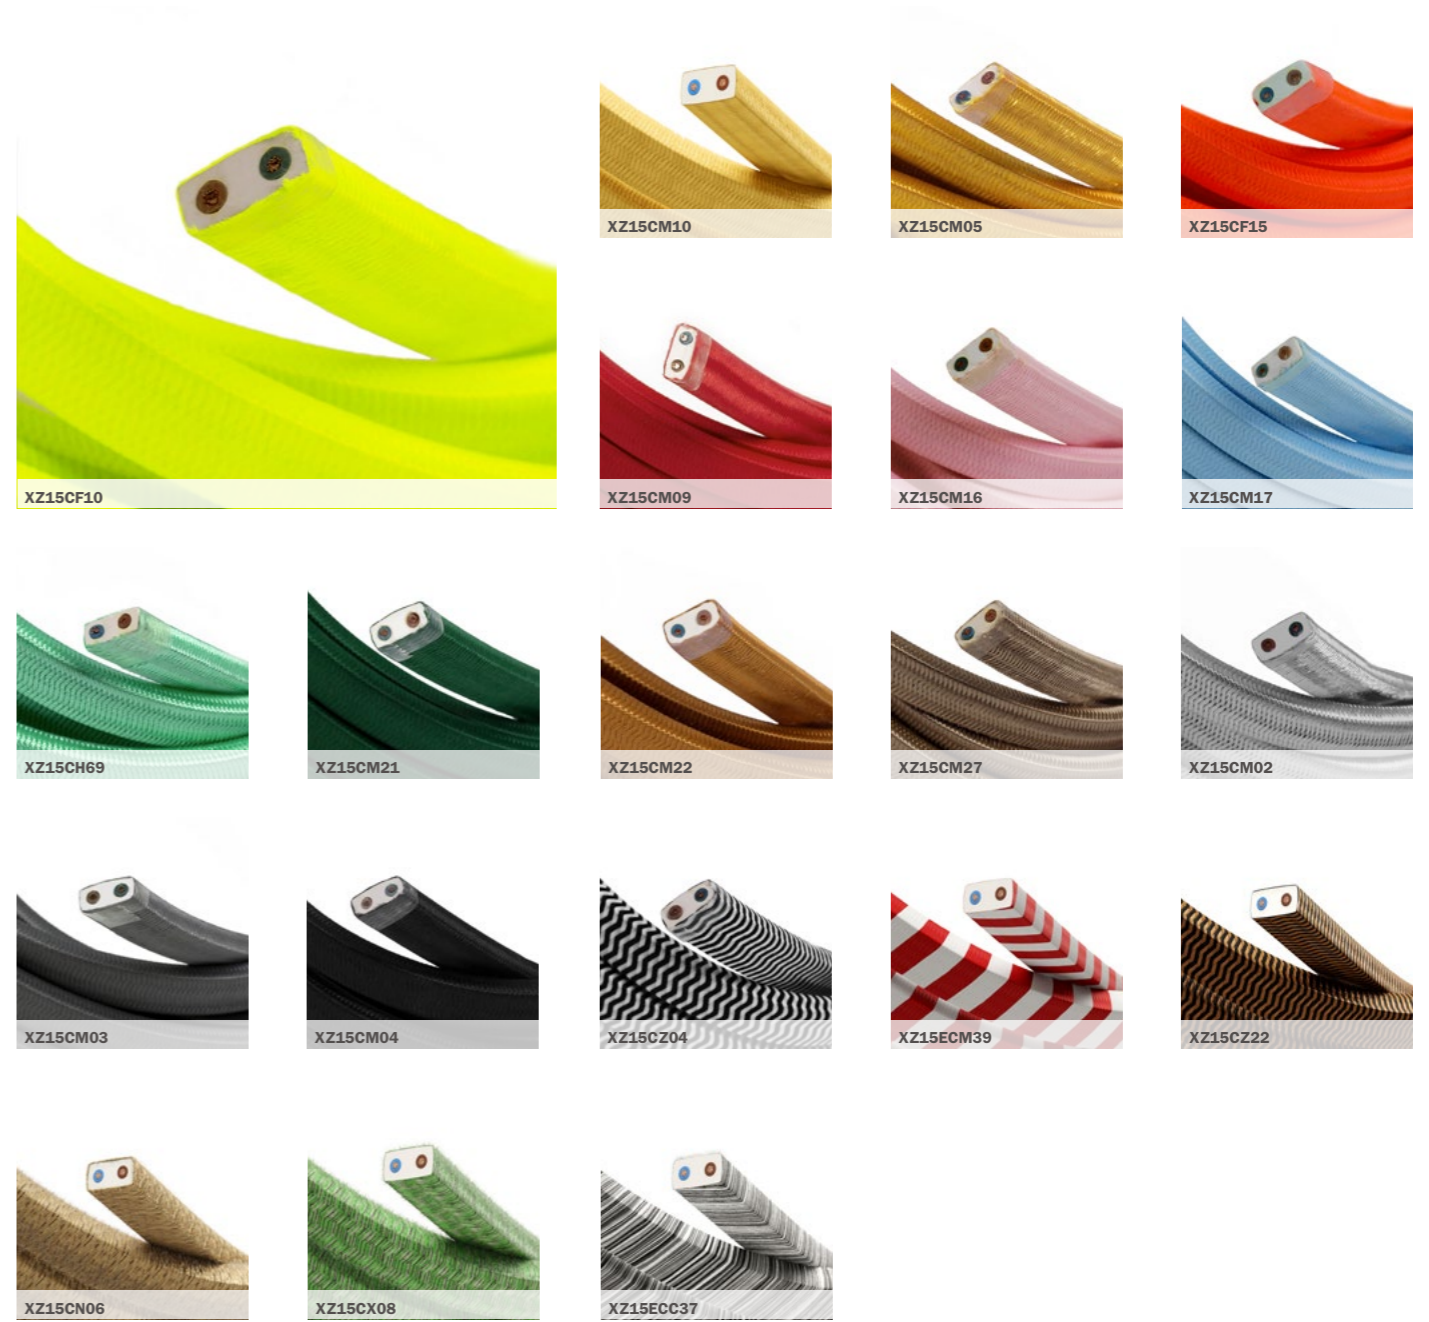

Flat cables

Specifications:

H05RNH2-F 300/500 V_{AC} Rectangular flat shaped 2x1,5mm² cable
Standard reference: EN 50525-2-82 and IEC 60245.
The cable is sold by the meter, multiple orders will be delivered in one piece up to a maximum of 25 meters in length.