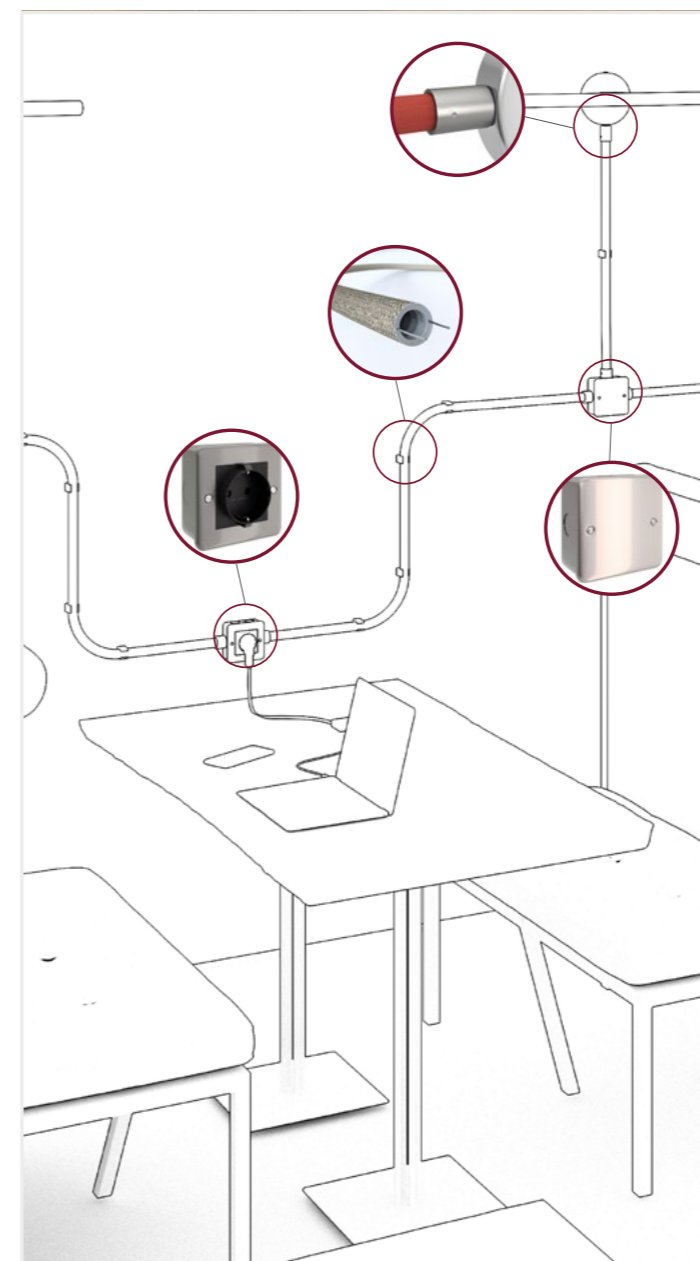

TAILOR-MADE

Create a beautiful and functional bespoke visible system that takes into account your daily needs and the style of your rooms

CREATIVE AND SAFE

You have the freedom to exhibit your electrical system. Create a wall design that is a functional light source without sacrificing safety; the system adheres to the highest standards.