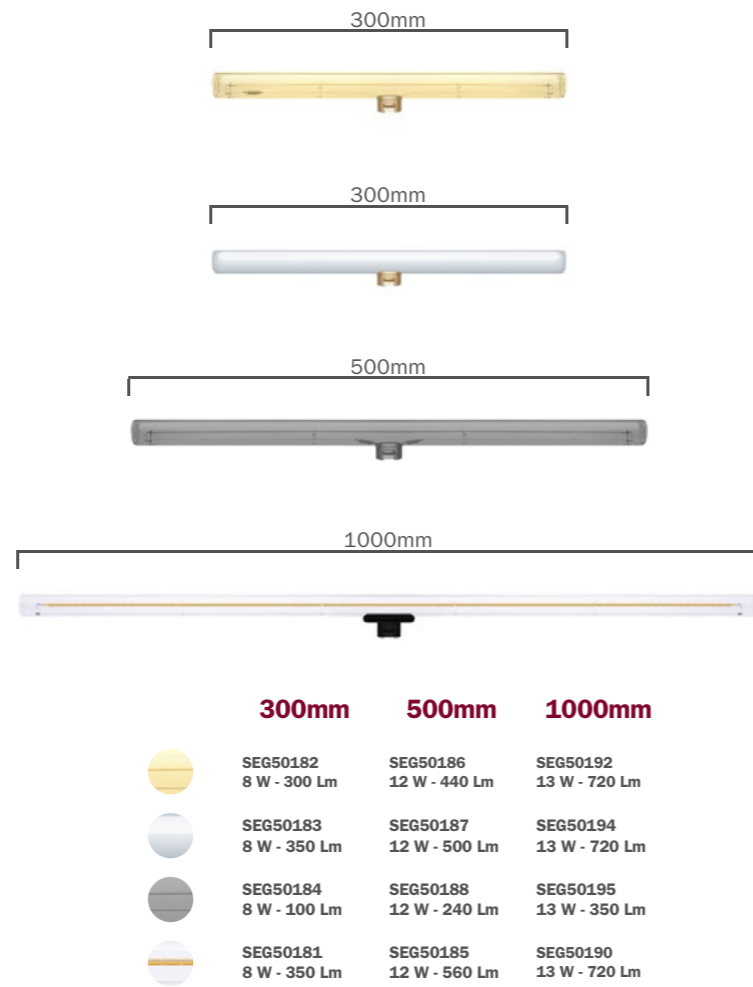

KBXS14DVBO

KBXS14DOTS

KBXS14DTIS

KBXS14DRAS

Bulbs

The S14d lamp holders can be matched with a wide range of linear bulbs. Transparent, gold, smoky grey and opal finishes are available in 3 different lengths: small, medium and large. All the bulbs are dimmable.