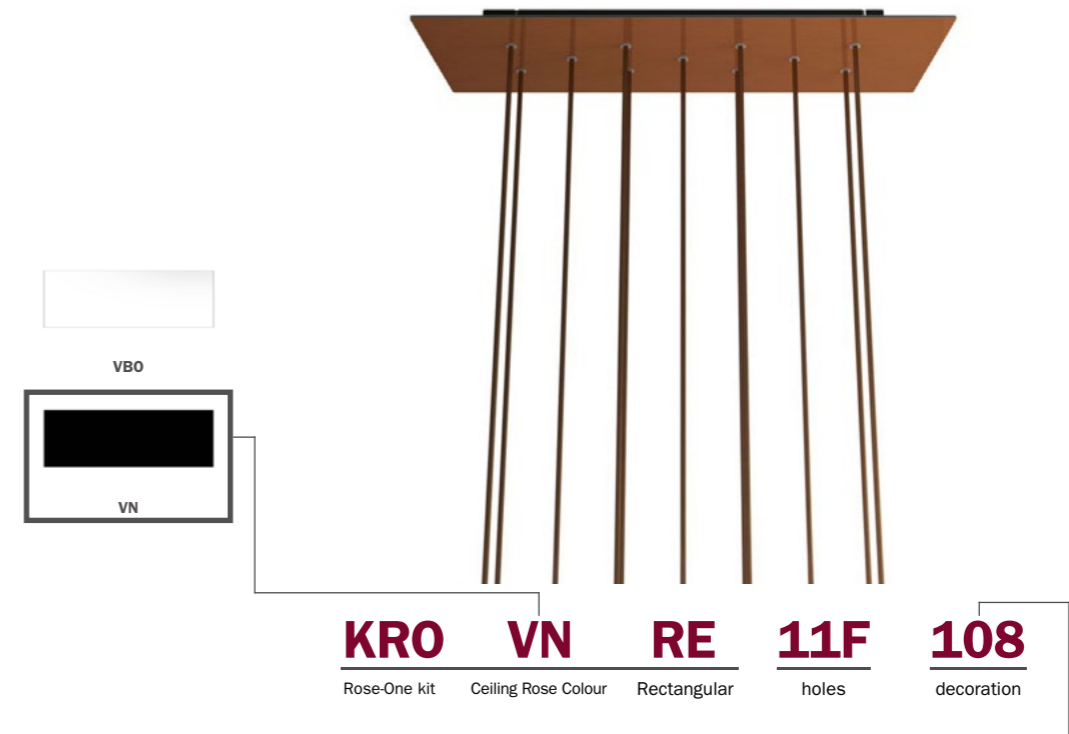

Round small 200mm

Round large 400mm

HOW TO COMPOSE THE PRODUCT CODE

KRO R 20 3LF 108
 Rose-One kit Round Ø holes decoration

KRO R 40 5F 204
 Rose-One kit Round Ø holes decoration

Square small 200mm

Square large 400mm

HOW TO COMPOSE THE PRODUCT CODE

KRO Q 20 6F 201
 Rose-One kit Square Ø holes decoration

KRO Q 40 3LF 107
 Rose-One kit Square Ø holes decoration

Rectangular XXL 675 x 225mm

Rectangular Rose-one ceiling roses can be connected to each other in a variety of combinations to meet everyone's needs. Here are some examples:

HOW TO COMPOSE THE PRODUCT CODE

WHAT YOU NEED TO BUILD YOUR ROSE-ONE CEILING ROSE

COVER

Choose the shape, the size and the decoration.
You can either buy it:

PRE-DRILLED

UNDRILLED

ALL-PURPOSE METAL CEILING ROSE

Depending on the cover you chose, you will need to choose the correct one from the 3 available metal ceiling roses: round small for smaller covers, round big for bigger covers or rectangular (either white or black) for rectangular covers.