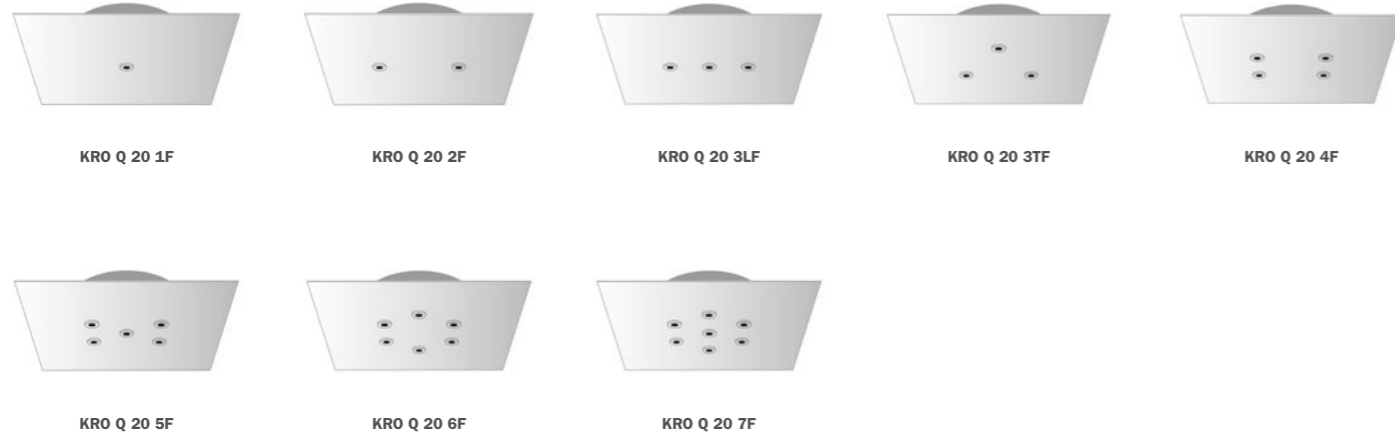

Round small 200mm

Round large 400mm

HOW TO COMPOSE THE PRODUCT CODE

KRO R 20 3LF 108
 Rose-One kit Round Ø holes decoration

KRO R 40 5F 204
 Rose-One kit Round Ø holes decoration

Square small 200mm

Square large 400mm