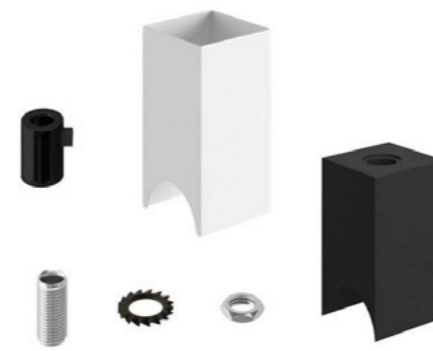

KBXS14DVBO

KBXS14DOTS

KBXS14DTIS

KBXS14DRAS