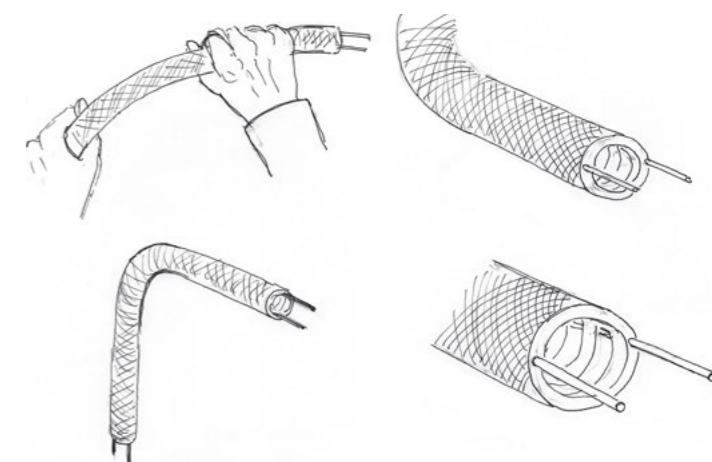

CREATIVE-TUBES SYSTEM

Create your own personalized, visible wiring installation with TUBES.

Tubes are the Creative-Cables system that combines the beauty of the fabric covering with the practicality of a true surface wall system.

The Tubes system eliminates the need for ugly plastic electrical conduits or rigid metal pipework.

CREATIVE-TUBES SYSTEM

FLEXIBLE

Creative-Tube combines the fabric-covered sheath with two metal filaments, allowing the conduit to maintain its shape when bent. It adapts to suit your needs.