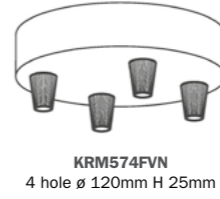

Matte white

Available with 2 kinds of cable clamps

Black

Available with 2 kinds of cable clamps