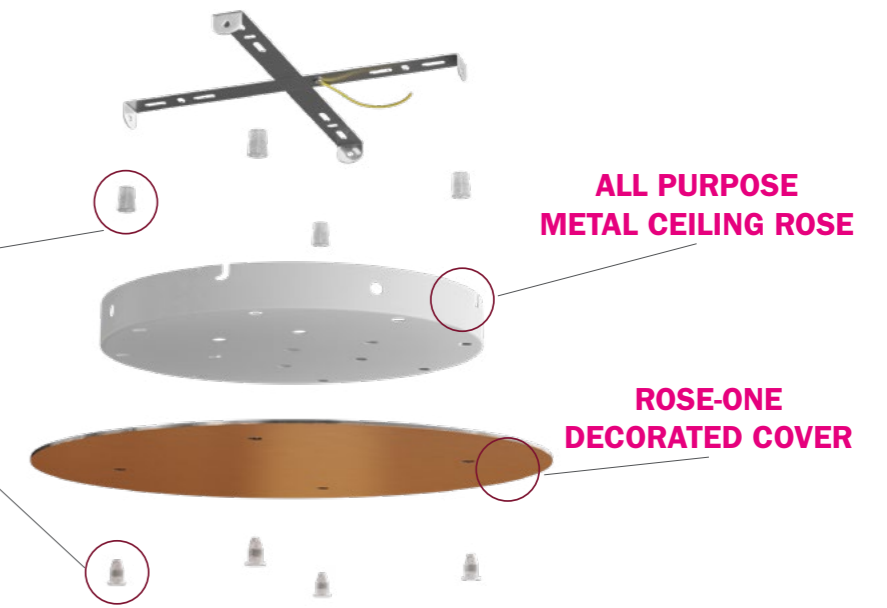

CTCLIPNE

ROSE-ONE SYSTEM

Create unique multi-pendant lamps with ROSE-ONE ceiling roses.

Rose-One System is a Creative-Cables exclusive solution allowing everyone to create wonderful multi-pendant lamps personalized on each one's needs.

Patented Solution.

ROSE-ONE SYSTEM

PATENTED SOLUTION

Rose-One System is a revolutionary ceiling rose system allowing anyone creating and customizing single or multiple pendant lamps to personalize their space.

CONCEALED CABLE CLAMPS

ALL PURPOSE METAL CEILING ROSE

ROSE-ONE DECORATED COVER

CUSTOMISABLE

Each Rose-One ceiling rose has a wide range of options you can choose from to create the solution that best fits your needs and taste. Size, shape, number of holes and decoration of the ceiling rose itself are the options you can choose for your customization.