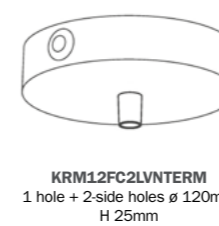

Matte white

Available with 2 kinds of cable clamps

Black

Available with 2 kinds of cable clamps