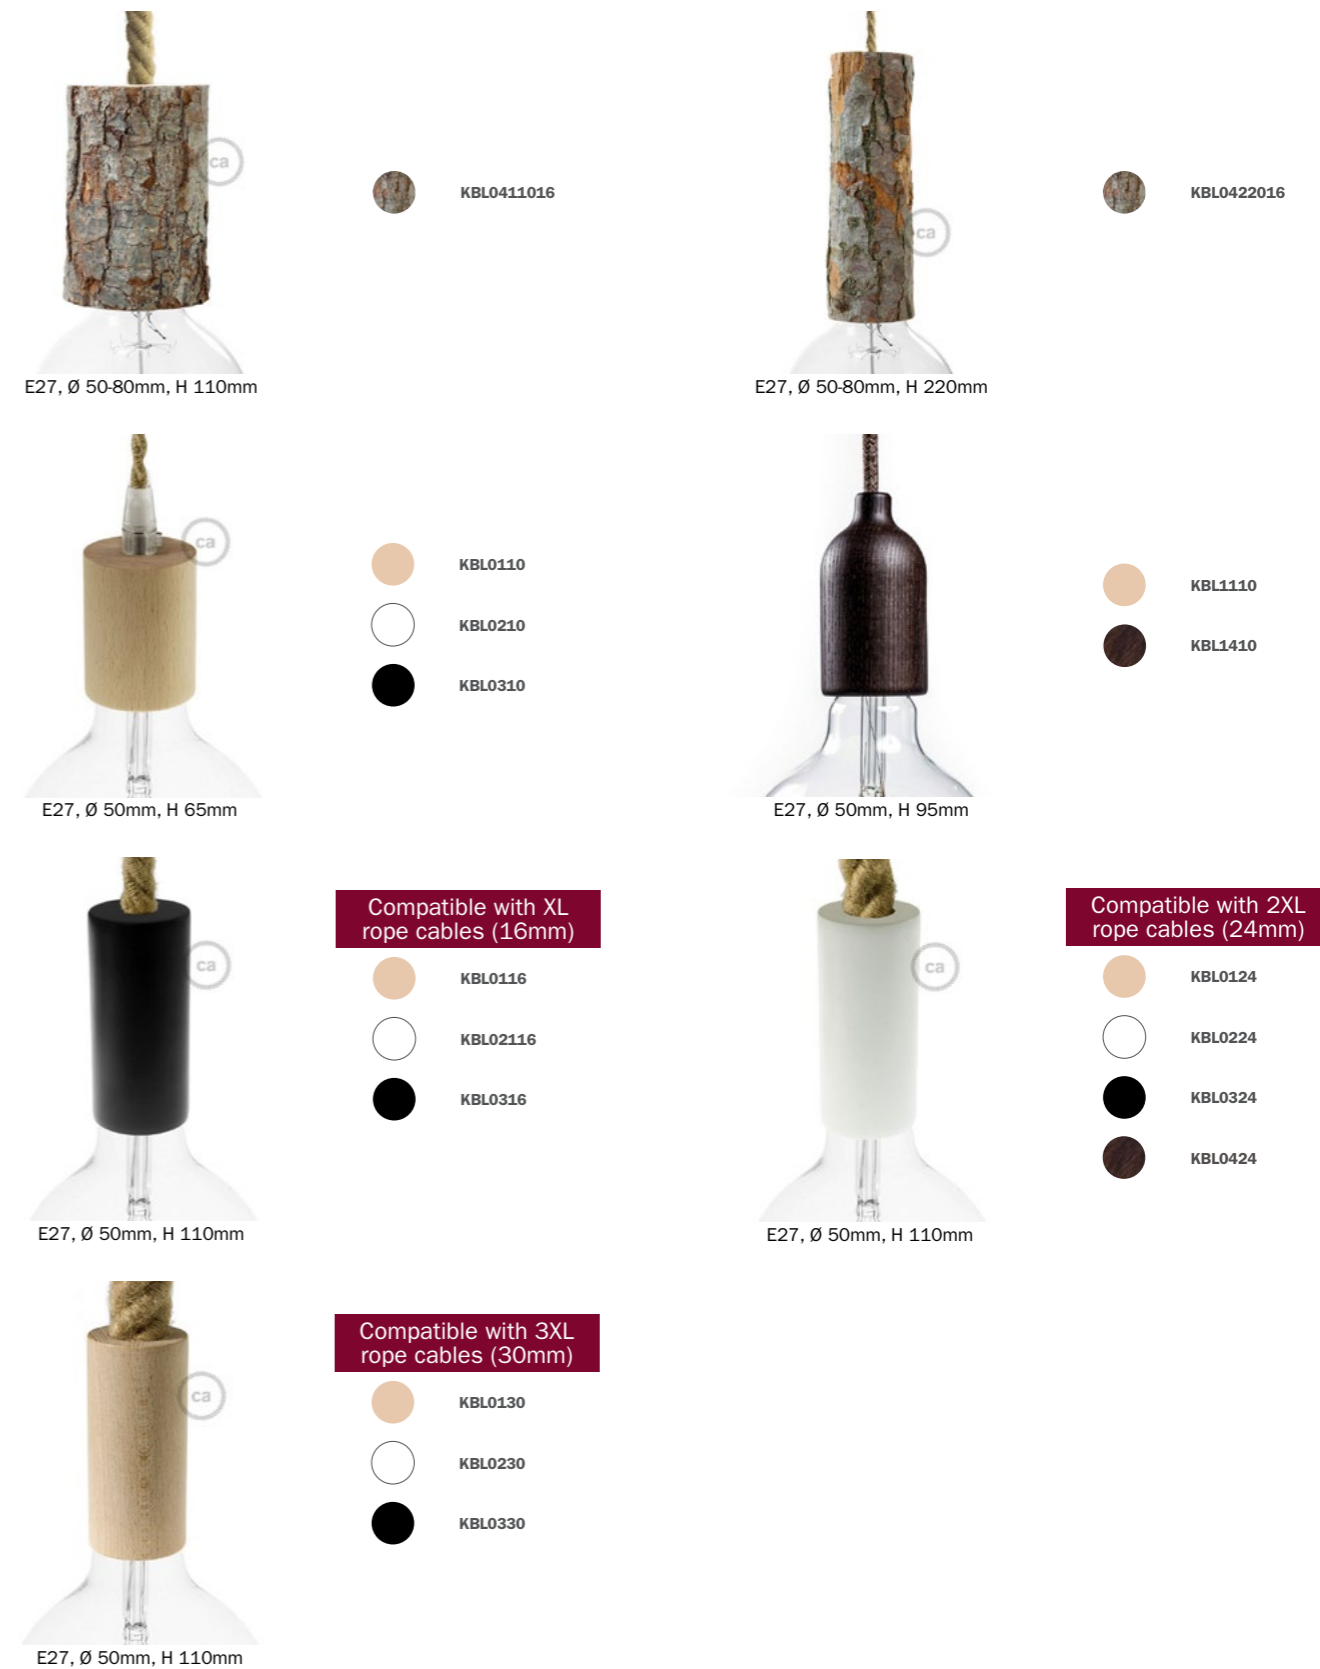

E27, Ø 40mm, H 54mm

3-poles

PL27BNLIC

Silicone E27 lamp holders

Silicone lamp holders are resistant, colourful and easy to install. Last but not least, they have a very attractive price! Each lamp holder has a matching silicone ceiling rose.

E27, Ø 47mm, H 55mm

Leather covered E27 wooden lamp holders

Add a touch of glamour and elegance with our leather-covered wooden lampholders. The leather is handcrafted and sewn in Italy.

E27, Ø 69mm, H 54mm

Ceramic E27 lamp holders

E27, Ø 54mm, H 66mm

Wood E27 lamp holders

Specifically designed for our rope cables and offered in three basic colours, they are extremely versatile: natural wood can be painted or polished as desired. Each lamp holder has a matching wooden ceiling rose.