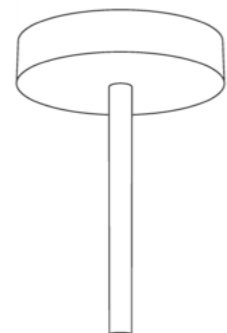

KRM57FCGOTERM4
1 hole with 70mm cable clamp
120mm H 25mm

KRM57FCGOTERM5
1 hole with 150mm cable clamp
120mm H 25mm

Pearl black

ø 120mm H 25mm

Available with 2 kinds of cable clamps

PC1SER02

SERM1BR

KRM57FCBR
1 hole ø 120mm H 25mm