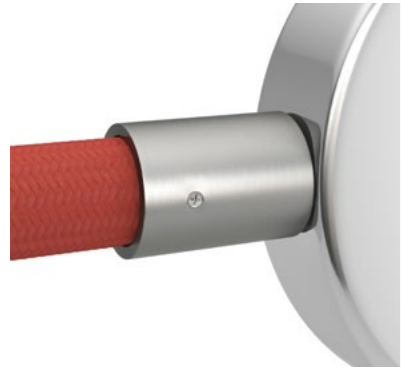

Creative-Tube accessories

Discover all the amazing possibilities offered by Creative-Tubes and take the time to discover the accessories that best serve your creativity.

TERM6ZI