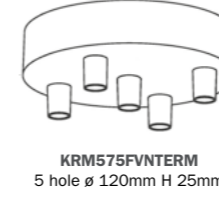

Matte white

Available with 2 kinds of cable clamps

Black

Available with 2 kinds of cable clamps