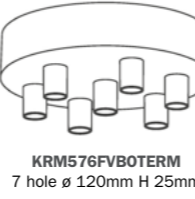

Matte white

Available with 2 kinds of cable clamps

Black

Available with 2 kinds of cable clamps