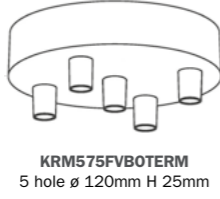

KRM12SF4LVB
4-side holes ø 120mm
H 25mm

Matte white

Available with 2 kinds of cable clamps

PC1SER01

SERM1VB

Black

Available with 2 kinds of cable clamps

PC1SER02