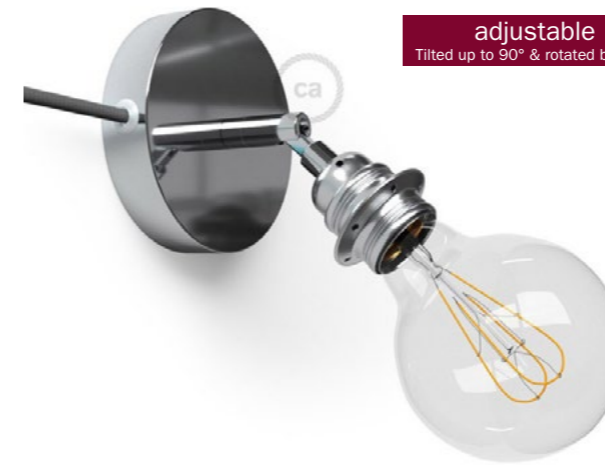

Ø 120mm - H 80mm

- APM2FC2LVBT3RM01
- APM2FC2LVNTBR3RN03
- APM2FC2LG0TG03RC04
- APM2FC1LRATRA3RR11
- APM2FC2LCRTCR3RN02
- APM2FC2LBRTBR3RL03

Spotaluce for lampshades

Ø 120mm - Max H 150mm

- APM1FC2LVBPBB3RM01
- APM1FC2LVNPPN3RN03
- APM1FC1LGOPM03RC04
- APM1FC1LRAPMR3RR11
- APM1FC1LCRPM3RN02
- APM1FC1LBRPMB3RL03