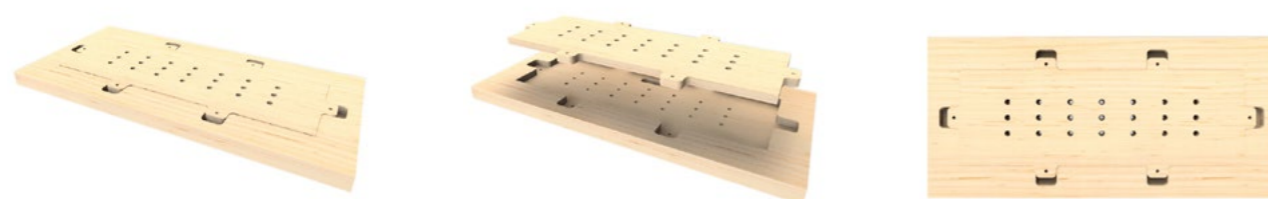

KDIMA-ROSE-ONE-RE