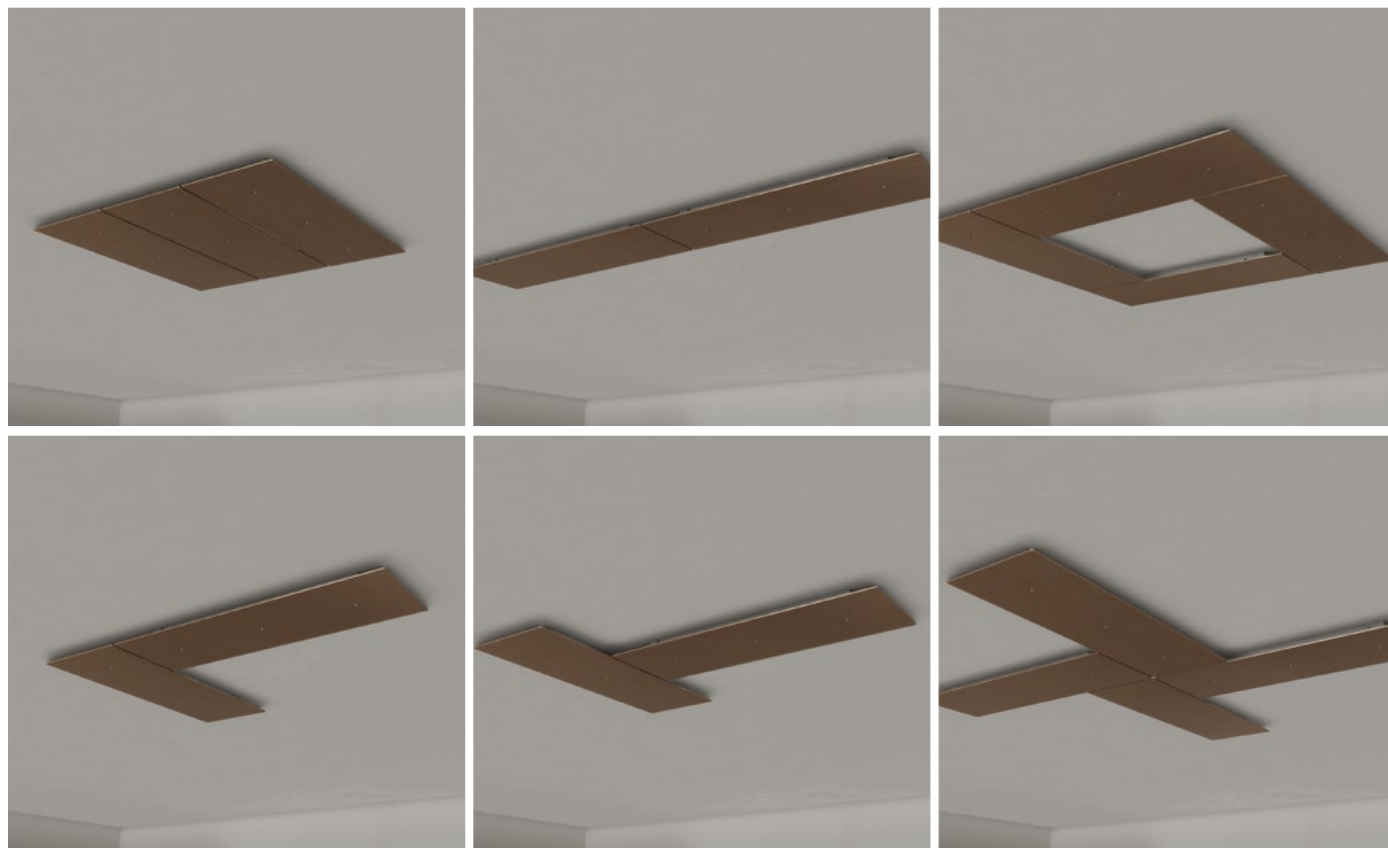

Rectangular Rose-one ceiling roses can be connected to each other in a variety of combinations to meet everyone's needs. Here are some examples: