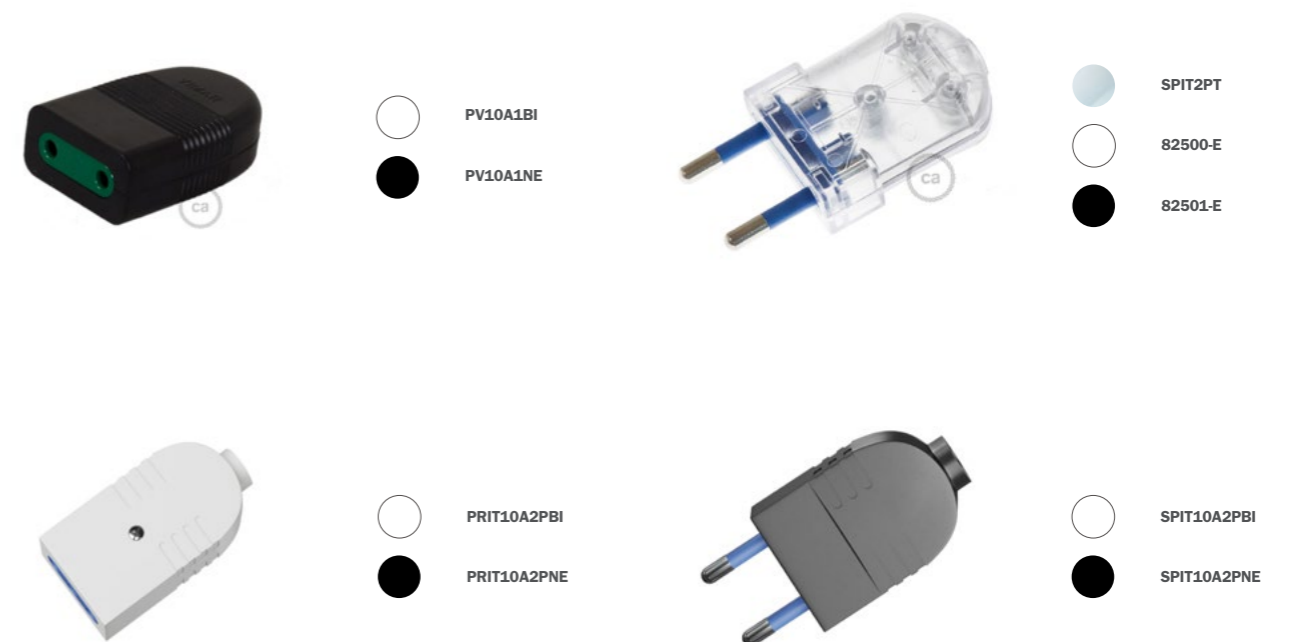

- CAST450N
- CAST450B
- CAST450T

Special thanks to the Achille Castiglioni Foundation for the support