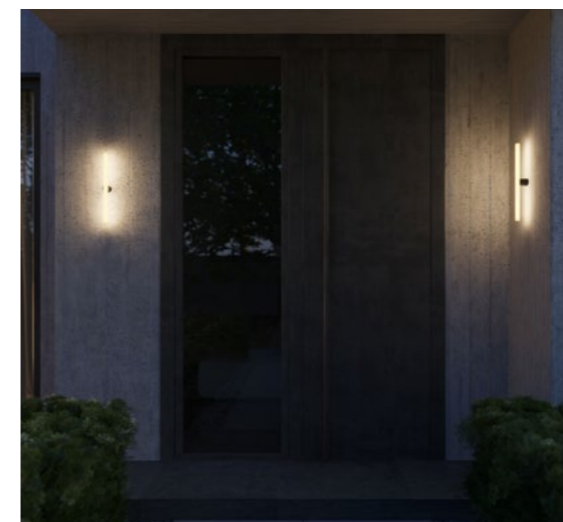

Outdoor spaces

S14 SYSTEM

Create unique lighting solutions with S14 SYSTEM.

S14 is the Creative-Cables system that allows anyone to create spectacular lighting solutions using a piece of lighting history: tube bulbs.