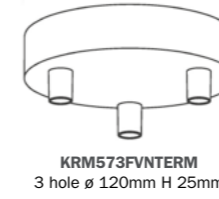

SERP1NE

Chrome

ø 120mm H 25mm

Available with 2 kinds of cable clamps

PC1SER00

SERM1CR

KRM57FCCR
1 hole ø 120mm H 25mm

KRM57FCRTERM
1 hole ø 120mm H 25mm