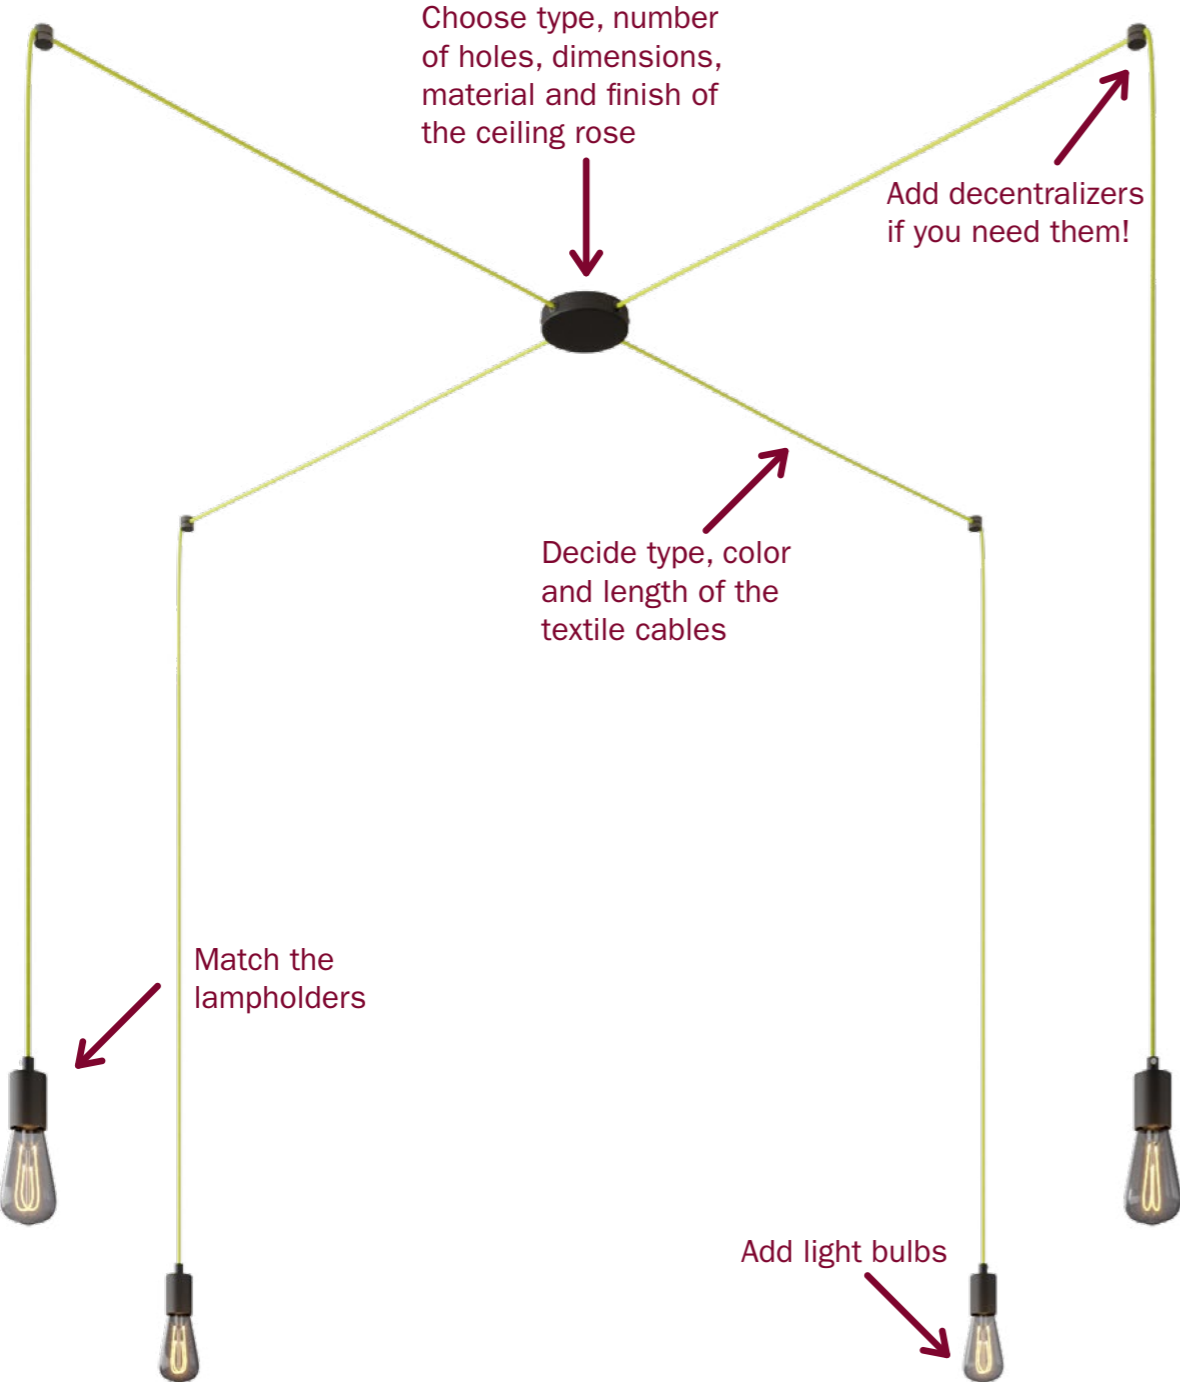

Decide type, color and length of the textile cable

Match the lampholder

Select the light bulb

Select the lampshade

MULTI-PENDANT

MULTI-PENDANT WITH LAMPSHADES

Choose type, number of holes, dimensions, material and finish of the ceiling rose