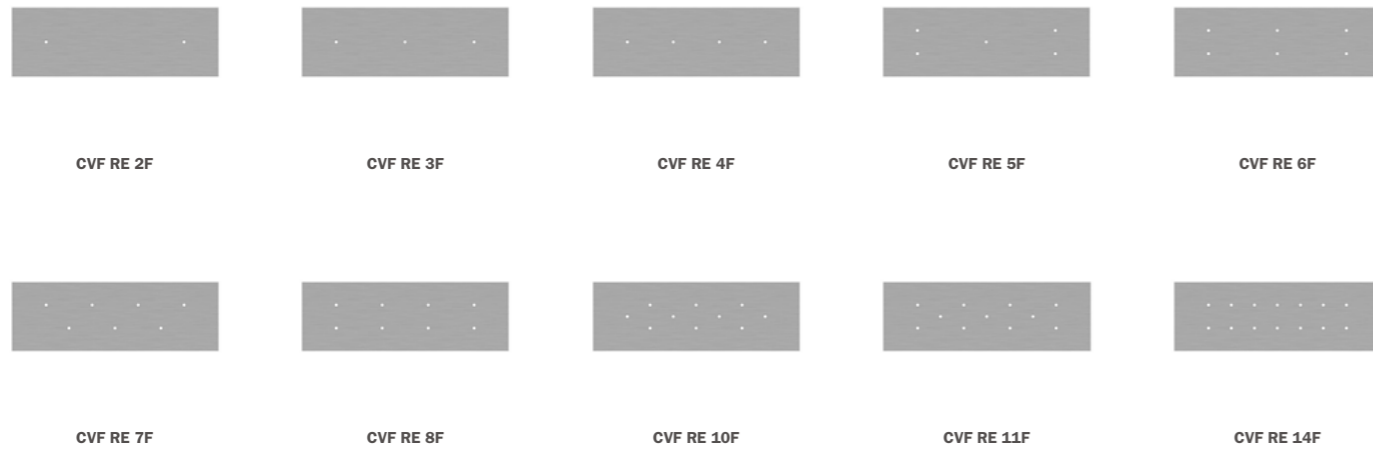

HOW TO COMPOSE THE PRODUCT CODE

Rectangular XXL 675 x 225mm

CVF **RE** **6F** **107**
Pre-drilled covers Rectangular holes decoration

102
Matte White

103
Matte Black

107
Satin Brass Dibound

108
Satin Copper Dibound

109
Satin Steel Dibound