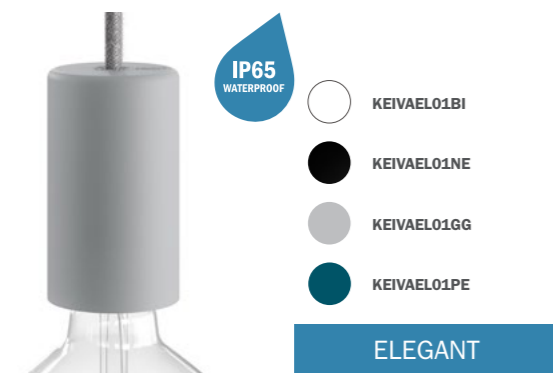

EIVA components

Configure your EIVA system by choosing the components that best suit your needs. IP65 single entry lamp holders can be purchased naked or with a soft touch silicone cover: perfect for single pendants or wall lamps. The multiple entry IP65 components (Eiva 2 and Eiva T) allow to create solutions with several light sources, distributed over a wide range and connected by an EIVA cable. The IP55 soft-touch silicone ceiling rose and the IP44 plug will allow you to complete your lighting using a wall connection or a socket.

Single input lamp holders