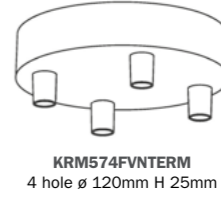

Matte white

Available with 2 kinds of cable clamps

Black

Available with 2 kinds of cable clamps