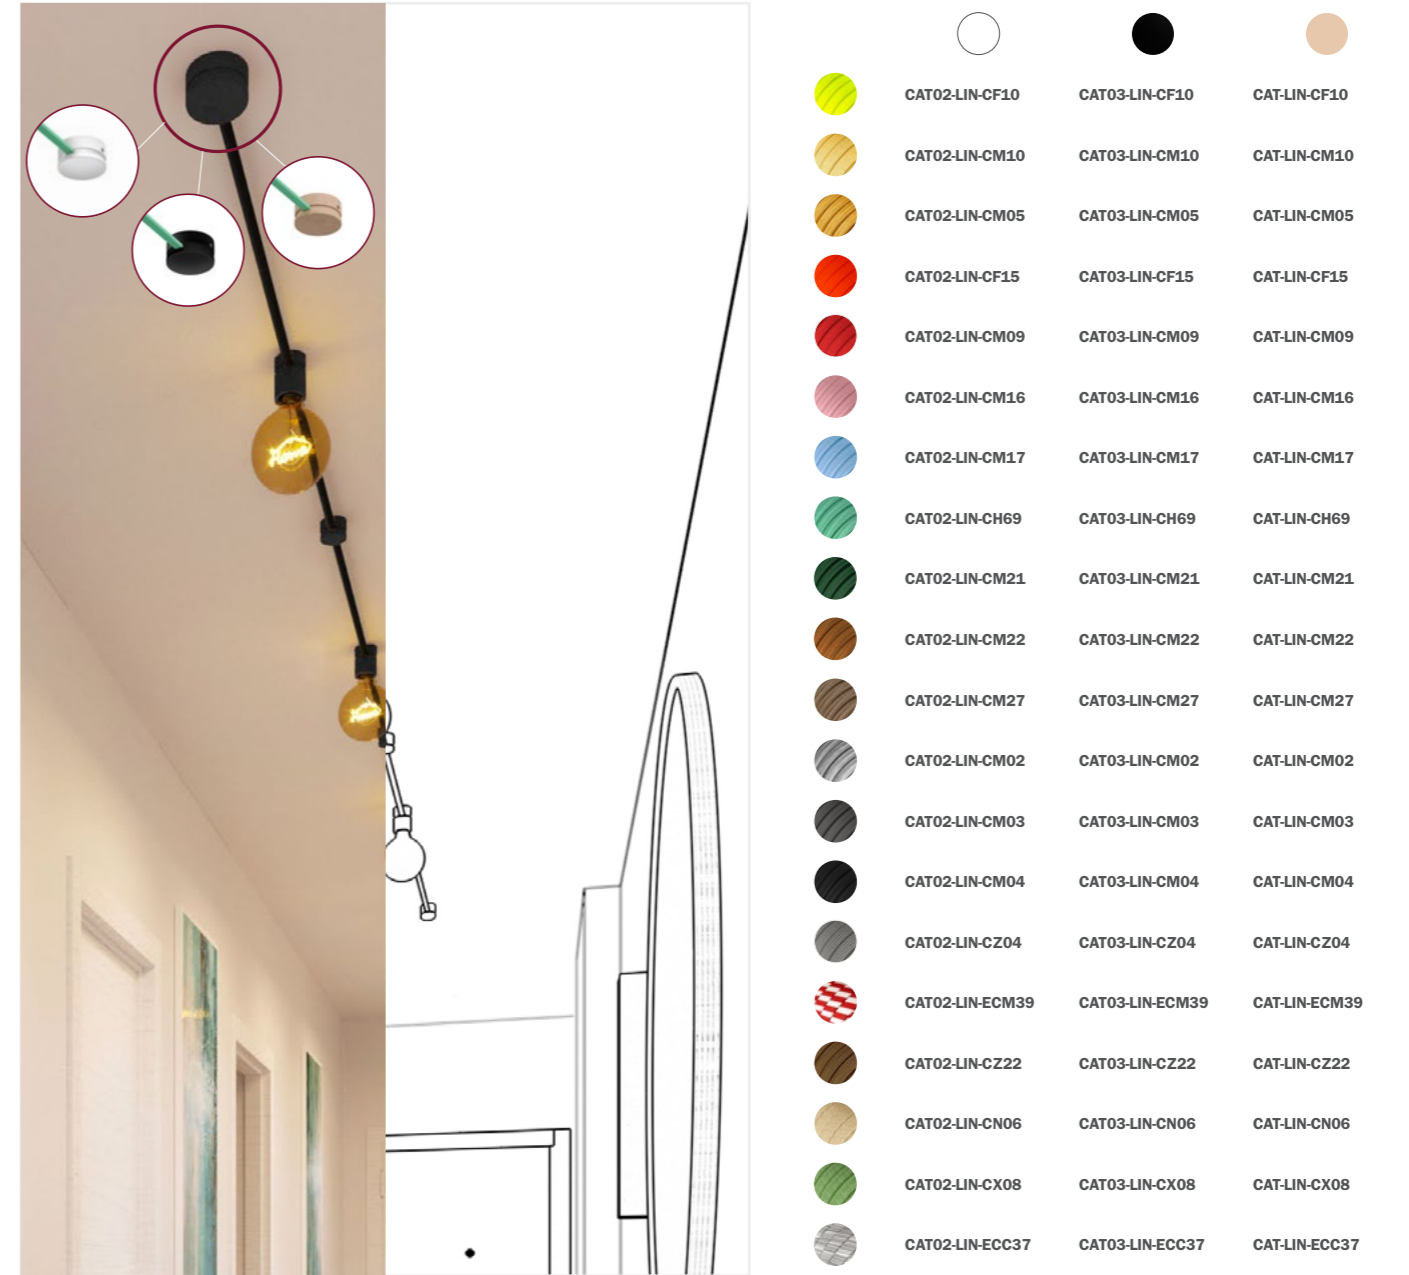

Filé System Kits

The Wiggle and the Linear kits have been designed to help you create simple yet unusual and catchy designs on your walls and ceilings without needing to make a custom project for them.

Wiggle kit

The Wiggle kit has been designed to help you re-create a simple yet unusual zigzag design on your walls. The kit is available in multiple versions: choose the color of the cable and of the components to best suit your design needs. It is composed of 3m of cable, 1 round canopy, 2 lamp holders E27, 1 wall fairlead and 1 terminal block.

Cable length: 3mt
Components included: 1 canopy, 2 lamp holders E27, 1 wall fairlead, 1 terminal block.

Linear kit

The Linear kit has been designed to help you re-create a simple design that is perfect for illuminating a hallway with lateral electrical connection. The kit is available in multiple versions: choose the color of the cable and of the components to best suit your design needs. It is composed of 5m of cable, 1 round canopy, 3 lamp holders E27, 2 wall fairleads and 1 terminal block.