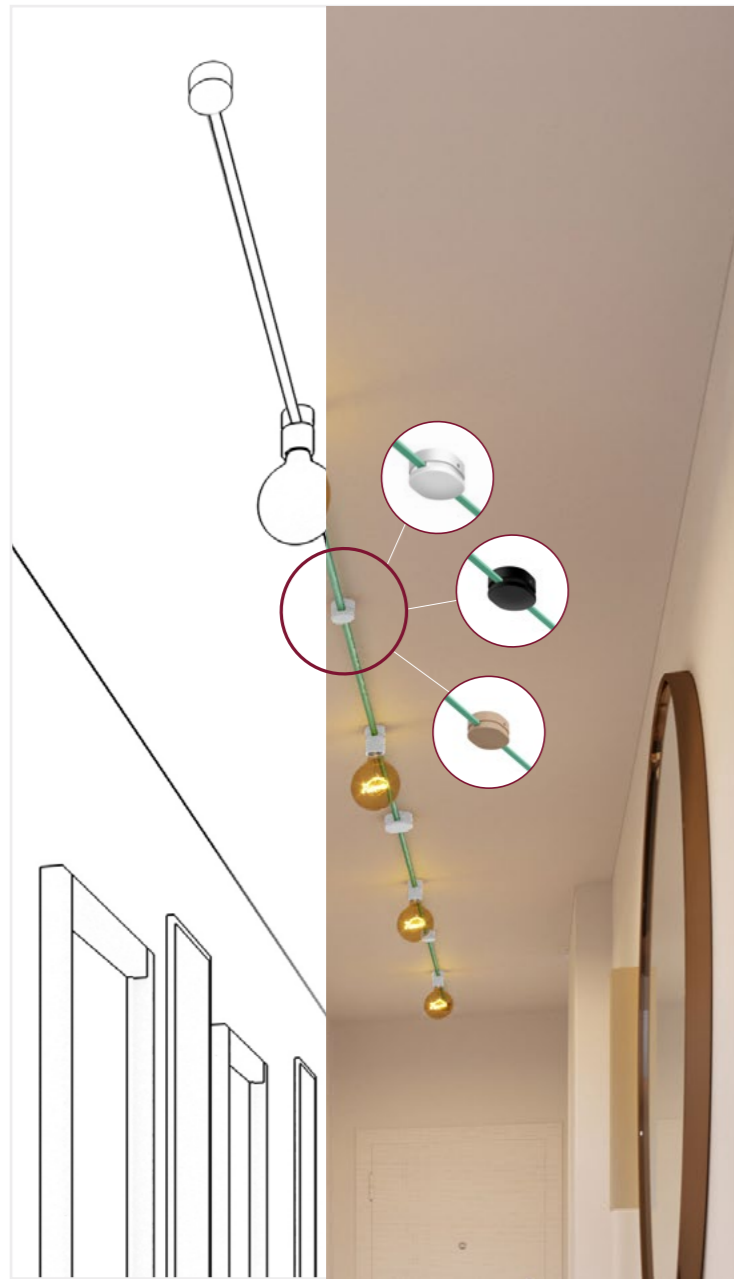

EIVA components

Configure your EIVA system by choosing the components that best suit your needs. IP65 single entry lamp holders can be purchased naked or with a soft touch silicone cover: perfect for single pendants or wall lamps. The multiple entry IP65 components (Eiva 2 and Eiva T) allow to create solutions with several light sources, distributed over a wide range and connected by an EIVA cable. The IP55 soft-touch silicone ceiling rose and the IP44 plug will allow you to complete your lighting using a wall connection or a socket.

Wiggle kit

The Wiggle kit has been designed to help you re-create a simple yet unusual zigzag design on your walls. The kit is available in multiple versions: choose the color of the cable and of the components to best suit your design needs. It is composed of 3m of cable, 1 round canopy, 2 lamp holders E27, 1 wall fairlead and 1 terminal block.

Cable length: 3mt
Components included: 1 canopy, 2 lamp holders E27, 1 wall fairlead, 1 terminal block.

Linear kit

The Linear kit has been designed to help you re-create a simple design that is perfect for illuminating a hallway with lateral electrical connection. The kit is available in multiple versions: choose the color of the cable and of the components to best suit your design needs. It is composed of 5m of cable, 1 round canopy, 3 lamp holders E27, 2 wall fairleads and 1 terminal block.

Cable length: 5mt
Components included: 1 canopy, 3 lamp holders E27, 2 wall fairlead, 1 terminal block.

Symmetric kit

The Symmetric kit has been designed to help you re-create a simple design that is perfect to illuminate a hallway with central electrical connection. The kit is available in multiple versions: choose the color of the cable and of the components to best suit your design needs. It is composed of 5m of cable, 1 oval canopy, 4 lamp holders E27, 2 wall fairleads and 2 terminal block.