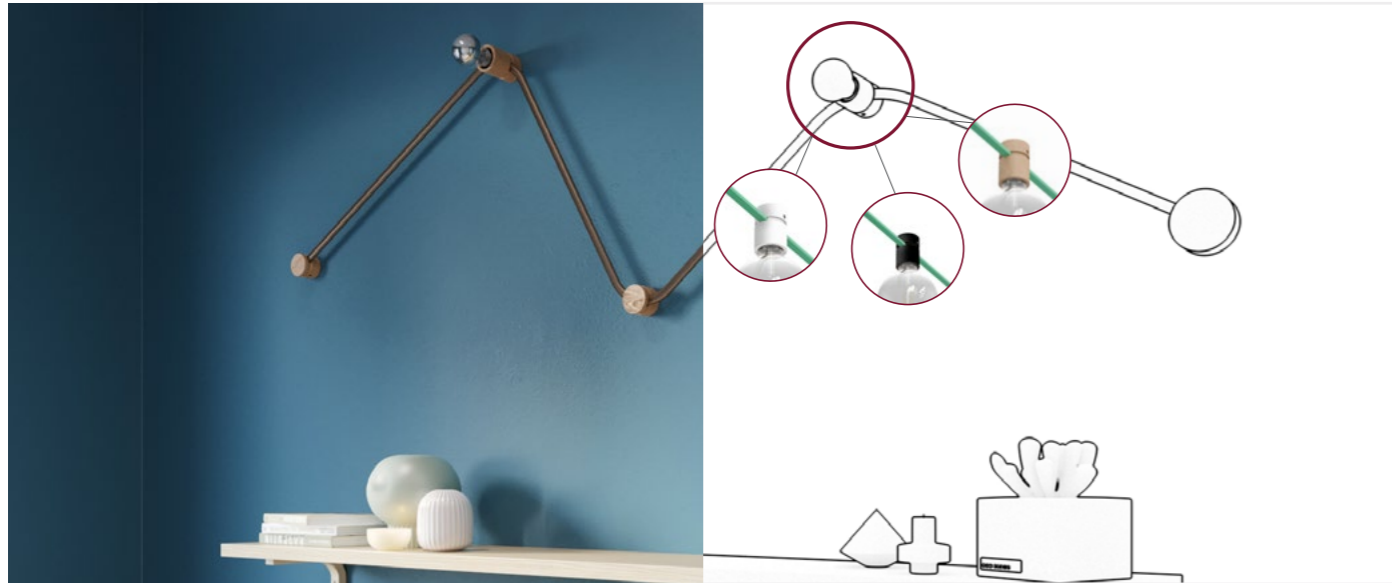

Wiggle kit

The Wiggle kit has been designed to help you re-create a simple yet unusual zigzag design on your walls. The kit is available in multiple versions: choose the color of the cable and of the components to best suit your design needs. It is composed of 3m of cable, 1 round canopy, 2 lamp holders E27, 1 wall fairlead and 1 terminal block.