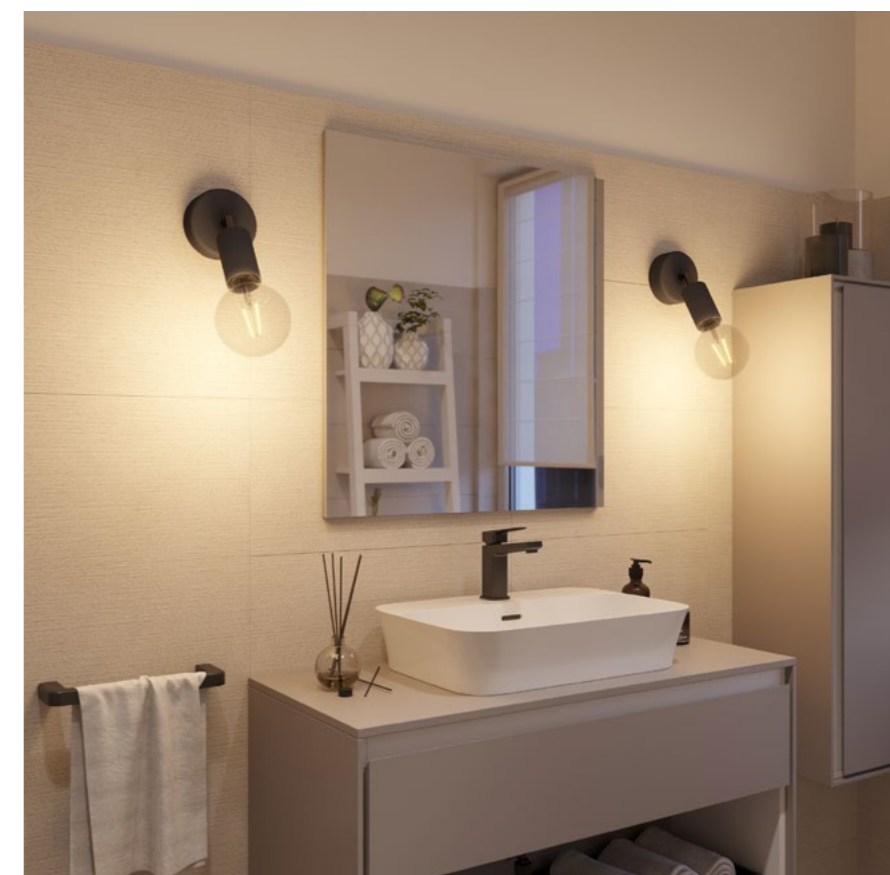

DESIGNED FOR OUTDOOR, PERFECT FOR INDOOR.
The EIVA lighting system is designed, engineered and patented by Creative-Cables and will allow you to illuminate outdoor spaces like gardens, patios and terraces but also as lighting solution for the bathroom, without having to worry about water splashes.