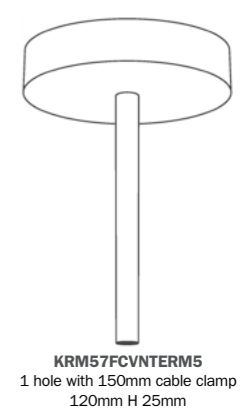

SERP1NE

Chrome

ø 120mm H 25mm

Available with 2 kinds of cable clamps

PC1SER00

SERM1CR

KRM57FCCR
1 hole ø 120mm H 25mm

KRM57FCRTERM
1 hole ø 120mm H 25mm