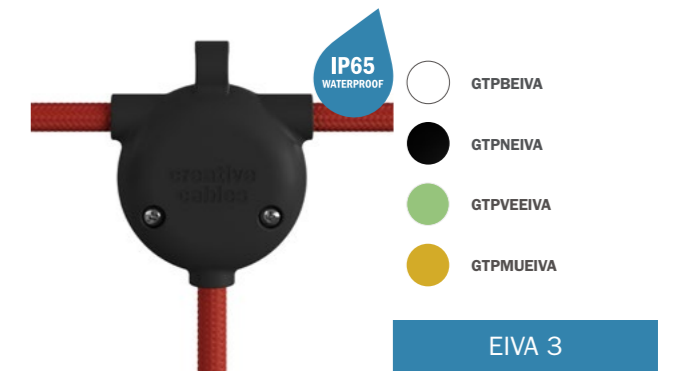

Multiple input components