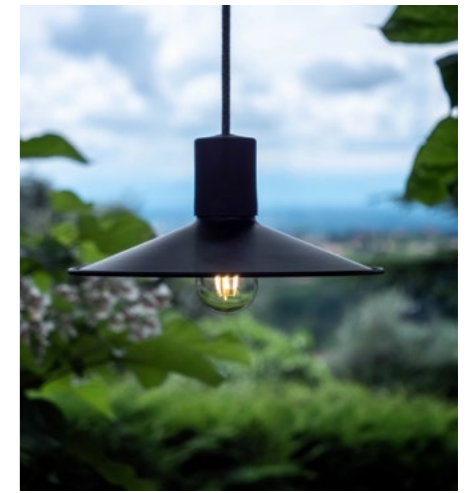

creative cables

YOUR LIGHT STYLE

September 2021

YOUR
LIGHT STYLE

INDEX

SYSTEMS	9
EIVA SYSTEM	10
FILÉ SYSTEM	22
LUMET SYSTEM	30
SI4 SYSTEM	36
CREATIVE-TUBES SYSTEM	42
ROSE-ONE SYSTEM	48
SPOSTALUCE SYSTEM	68
MAGNETICO® SYSTEM	72
SMART HOME SYSTEM	76
LIGHTING CABLES	80
OUTDOOR CABLES	94
LARGE SECTION CABLES	95
ROPE CABLES	97
FLAT CABLES	99
CEILING ROSES	100
LAMP HOLDERS	118
LAMPSHADES	130
ACCESSORIES AND FIXTURES	144
ELECTRICITY	158
BULBS	162
LAMPS	184
SINGLE PENDANT	186
SINGLE PENDANT WITH LAMPSHADE	188
MULTI-PENDANT	190
MULTI-PENDANT WITH LAMPSHADES	192
TABLE LAMPS	194
PLUG-IN LAMPS	196
CEILING AND WALL LAMPS	198
B2B CUSTOMER	200
CONFIGURATOR CORNER	202
DISPLAY SOLUTIONS	204
CONTACT INFORMATIONS	212