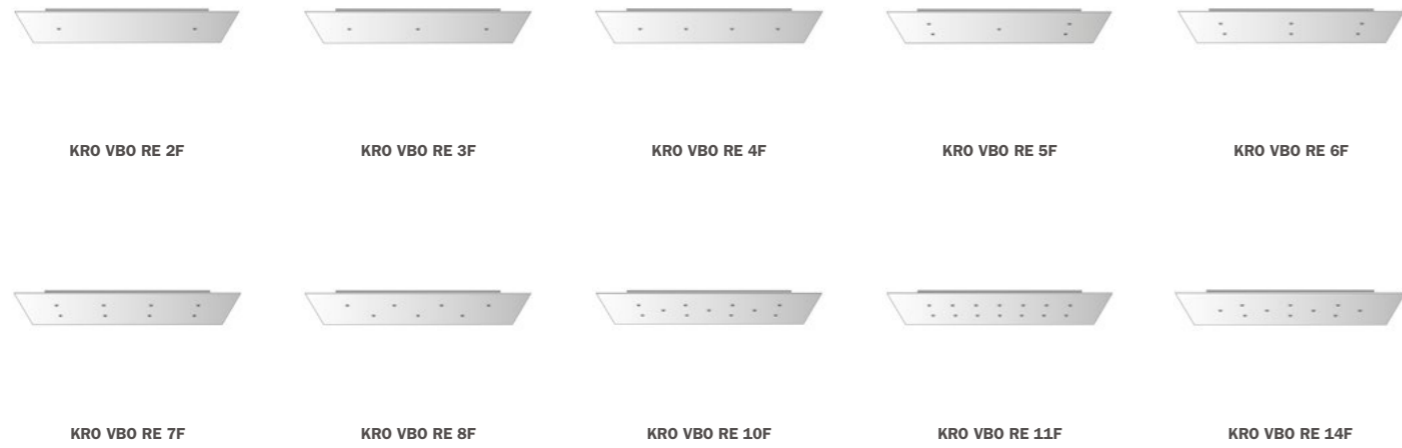

HOW TO COMPOSE THE PRODUCT CODE

KRO Q 20 6F 201
 Rose-One kit Square Ø holes decoration

KRO Q 40 3LF 107
 Rose-One kit Square Ø holes decoration

Rectangular XXL 675 x 225mm

Rectangular Rose-one ceiling roses can be connected to each other in a variety of combinations to meet everyone's needs. Here are some examples: