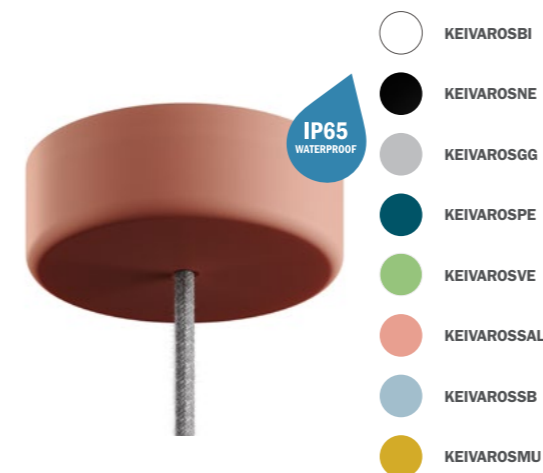

Patented Solution.
Made in Italy.

EIVA SYSTEM

IP65: WATER AND RAIN RESISTANT

The heart of EIVA is the world's first wired E27 IP65 lamp holder: thanks to the insulating gel inside and a watertight membrane on the bulb, this lamp holder withstands rain and storms in complete safety.

EIVA components

Configure your EIVA system by choosing the components that best suit your needs. IP65 single entry lamp holders can be purchased naked or with a soft touch silicone cover: perfect for single pendants or wall lamps. The multiple entry IP65 components (Eiva 2 and Eiva T) allow to create solutions with several light sources, distributed over a wide range and connected by an EIVA cable. The IP55 soft-touch silicone ceiling rose and the IP44 plug will allow you to complete your lighting using a wall connection or a socket.

Single input lamp holders

Multiple input components

Ceiling rose and plug

Outdoor EIVA cables

Our outdoor cables are also compatible with the EIVA system - Creative-Cables' water and rainproof outdoor lighting system.