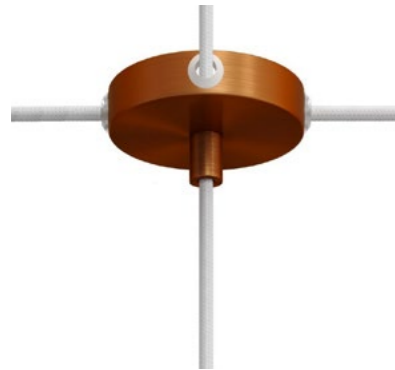

KRM12SF4LOTS
4-side holes ø 120mm H 25mm

KRM57FCOTSTERM4
1 hole with 70mm cable clamp 120mm H 25mm

KRM57FCOTSTERM5
1 hole with 150mm cable clamp 120mm H 25mm

Brushed copper

ø 120mm, H 25mm

ø 83mm, H 25mm

Available with 2 kinds of cable clamps