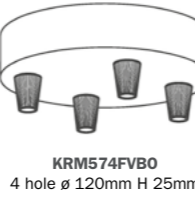

Matte white

Available with 2 kinds of cable clamps

Black

Available with 2 kinds of cable clamps