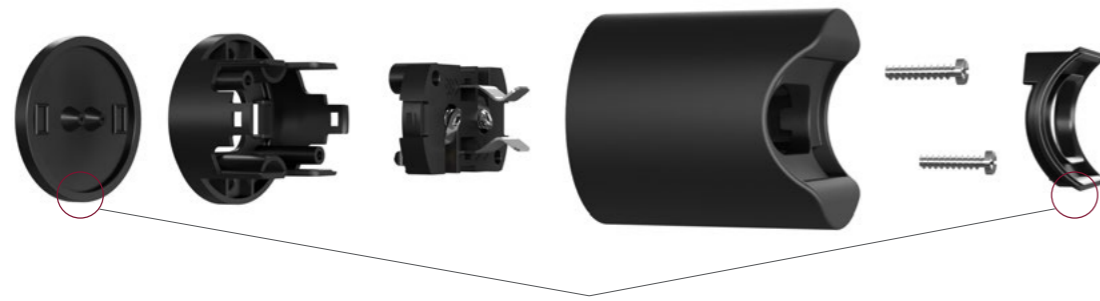

Cable length: 5mt
Components included: 1 canopy, 3 lamp holders E27, 2 wall fairlead, 1 terminal block.

Symmetric kit

The Symmetric kit has been designed to help you re-create a simple design that is perfect to illuminate a hallway with central electrical connection. The kit is available in multiple versions: choose the color of the cable and of the components to best suit your design needs. It is composed of 5m of cable, 1 oval canopy, 4 lamp holders E27, 2 wall fairleads and 2 terminal block.

ESSE14: wall or ceiling lampholders

Curved, small and design-oriented, you can give shape to your creations without worrying about their taking up too much space. It does not require a ceiling rose and can be attached directly to the wall. An exclusive Creative-Cables creation, designed to resist humidity thanks to its IP44 certification when combined with 30 or 50 cm linear LED bulbs.

esse • 14

IP44
WATERPROOF

- KPLS14DPN
- KPLS14DPB
- PLS14DPBM
- PLS14DPWM

WATERPROOF
MEMBRANE

SYNTAX: lampholders for pendant lighting

The linear lamps with S14d socket are not restricted to basic wall or ceiling installation, but can also be presented in all their glory in suspension, or with a swivel joint, and may be combined in different compositions with never-before-seen scenographic effects, owing to the Syntax system.