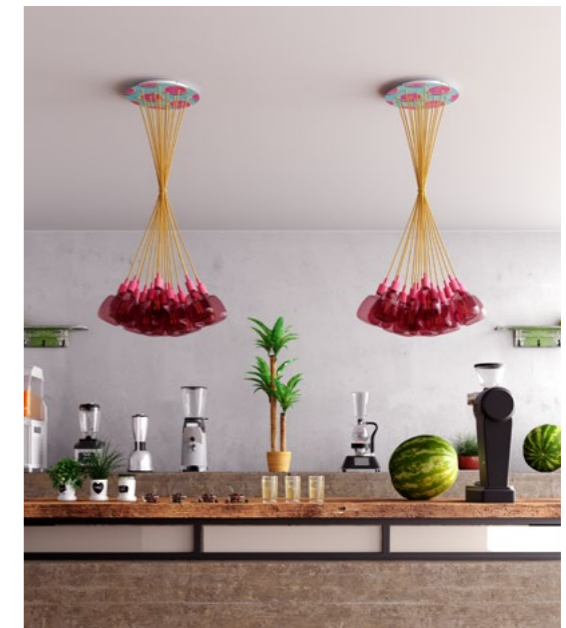

CUSTOMISABLE

Each Rose-One ceiling rose has a wide range of options you can choose from to create the solution that best fits your needs and taste. Size, shape, number of holes and decoration of the ceiling rose itself are the options you can choose for your customization.

Rose-One can be complemented with cables, lamp holders, light bulbs and lampshades: making each solution unique.