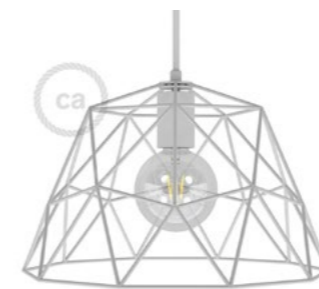

L 130mm, H 320mm

- PAM04VN

L 110mm, H 300mm

- PAM03VN

E27, L 280mm, H 240mm

- KPAM18VBLBIA
- KPAM18VNONER

E27, L 350mm, H 240mm

- KPAM23VBL
- KPAM23VNO
- KPAM23VRL