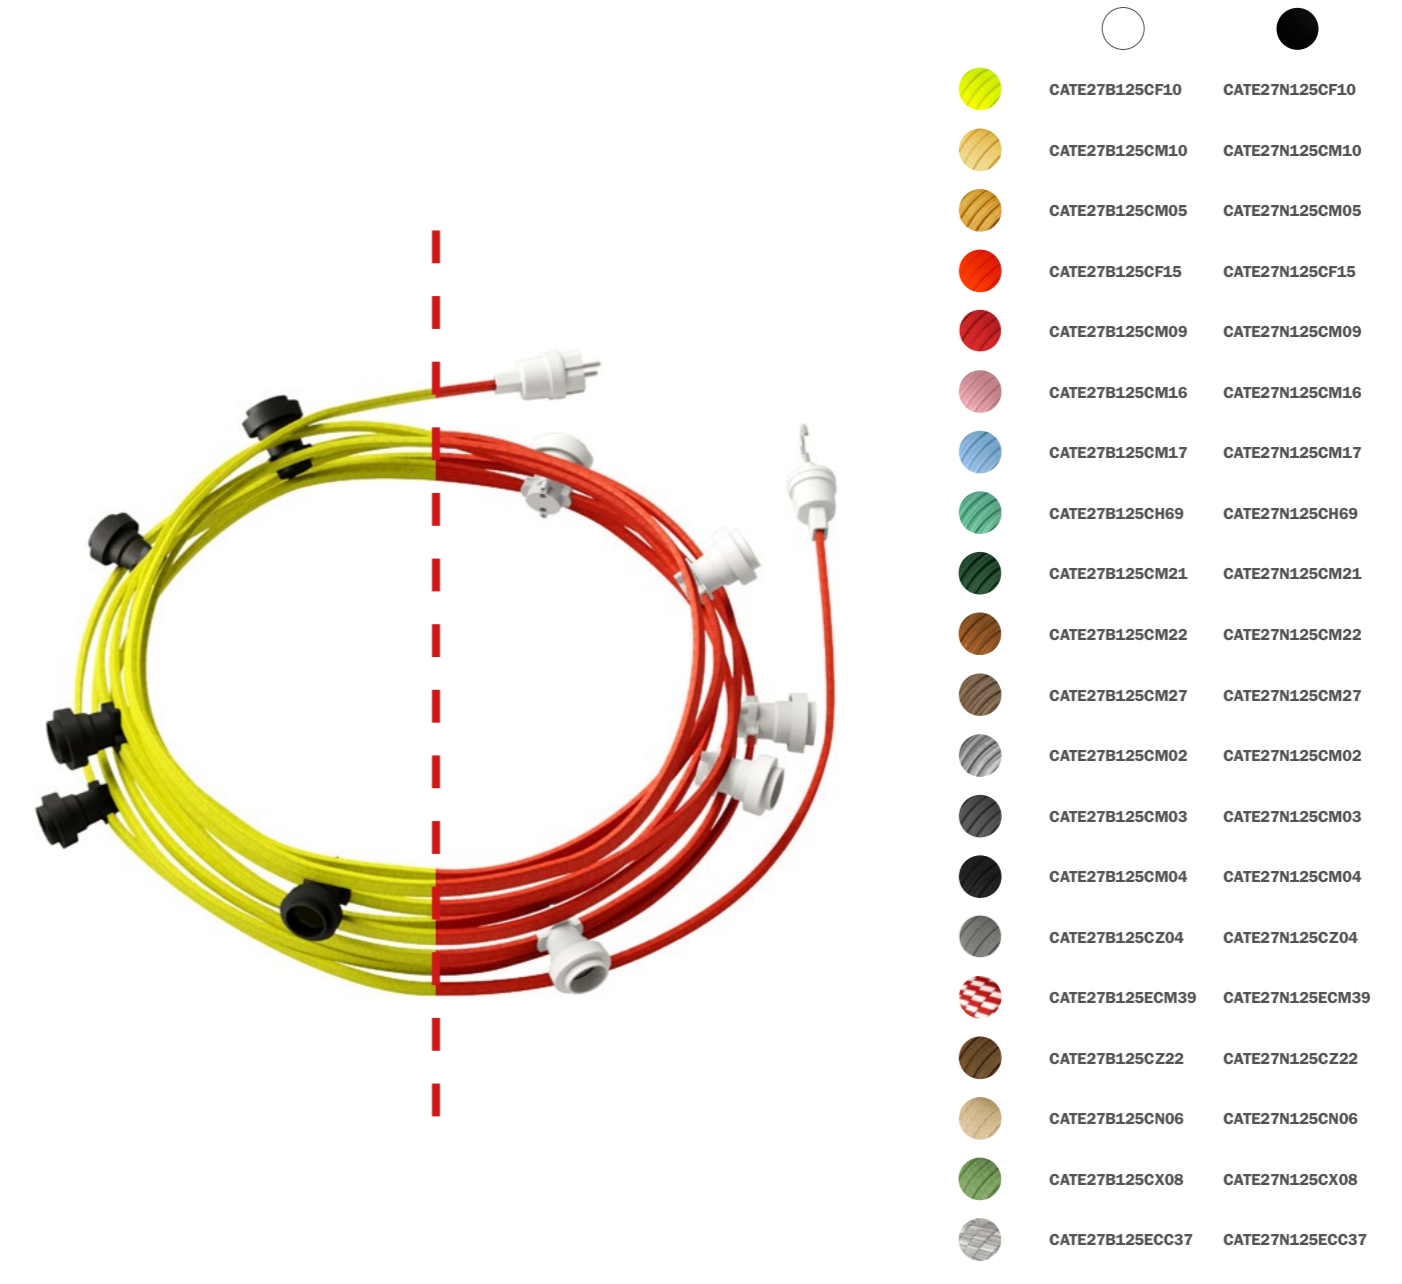

SPCATFRN

Hook

TERGCATN

Lampholder

PLC27TPN19

Lampholder for lampshades

PLC27PNTF

Junction box

CON01

Wal fairlead

PC10FCATM01

Lumet Complete Kits

Ready-to-use Lumet string lights are ideal for lighting outdoor spaces such as gardens, terraces, and gazebos with a solution that is simple to install and to remove. The kits offer a complete solution, available in different lengths and colors.

7,5 mt Lumet String Light Kit

This Kit is composed of 7,5m Lumet String Light of the chosen color, 5 E27 Lamp Holders, 1 Hook and 1 Schuko Plug. These string light kits can be purchased with both black or white components.

12,5 mt Lumet String Light Kit

This Kit is composed of 12,5m Lumet String Light of the chosen color, 10 E27 Lamp Holders, 1 Hook and 1 Schuko Plug. These string light kits can be purchased with both black or white components.