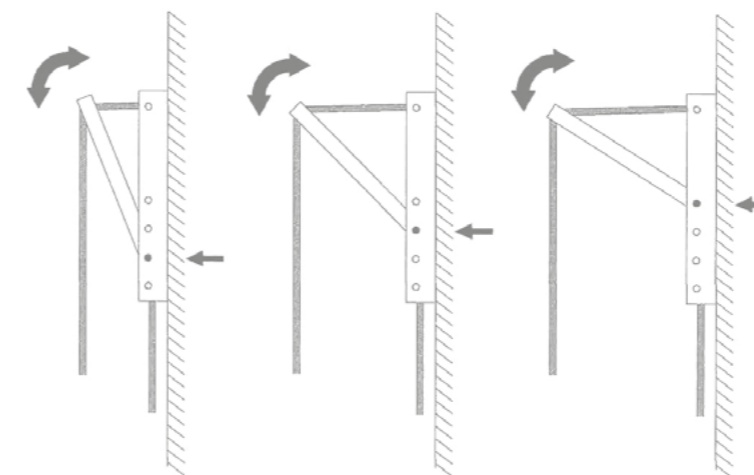

Pinocchio

Pinocchio is Creative Cables adjustable wall mount for pendant lamp: it is made in Italy out of 100% beechtree wood and it can be polished or painted as desired. The cable doesn't go through any holes, it is wrapped around ridged wooden supports at each end: we strongly recommend you to use it with Snake, Snake for lampshades and SnakeBis. Pinocchio makes it possible to hang a lamp onto a wall, even with a lampshade with a 50cm maximum diameter and a 3,365 kg maximum weight.