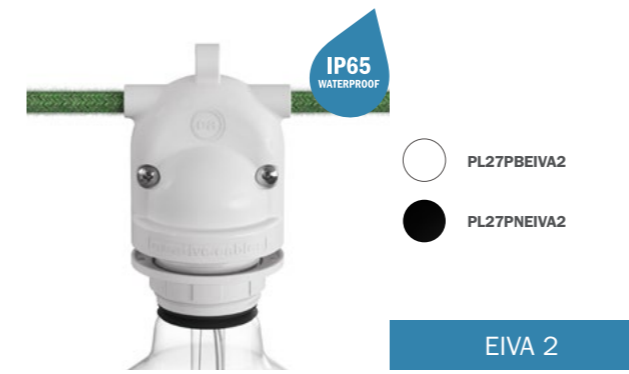

Multiple input components