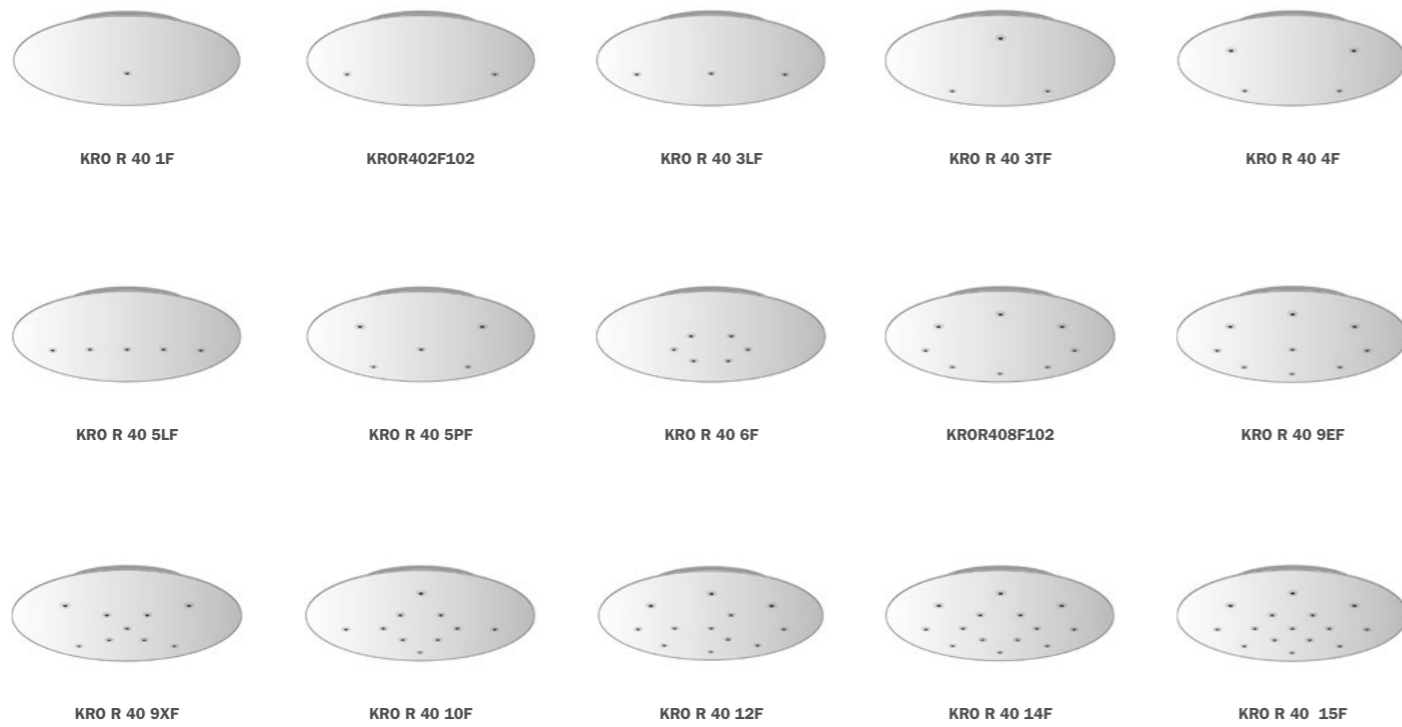

Round large 400mm