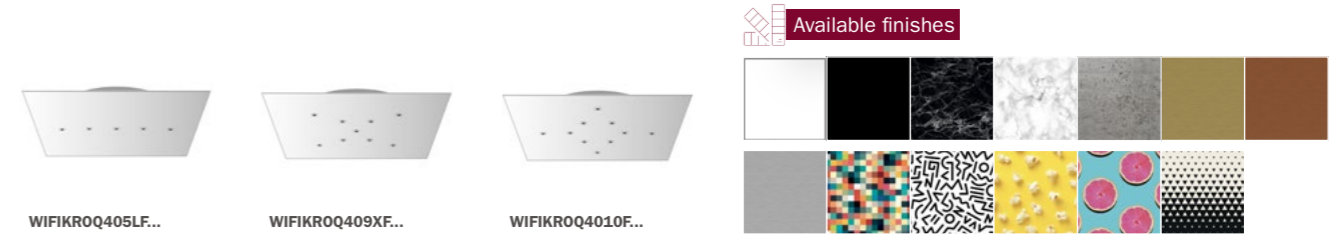

Smart ceiling roses

A smart ceiling rose is the "connected" version of a lighting rose: it can be used to create remotely controllable pendant, wall or ceiling lamps using an App or voice assistants. Choose the size of the ceiling rose (classic or XXL), the number of holes you need to create your lamp (up to 14 pendants!) and the finish that best matches your interior design style and have fun creating your own connected lamp!

Metal ø 120mm

Available finishes

Rose-One XXL 400mm

Available finishes

Available finishes

Wi-Fi Light Bulbs E27

A series of classic LED bulbs, but "smart" because they can be controlled remotely via the Smart Life app installed on any smartphone or tablet and compatible with major voice assistance systems such as Google Home and Amazon Alexa. Thanks to the E27 socket you can install our WiFi bulbs on any lamp or lampholder and make it smart.