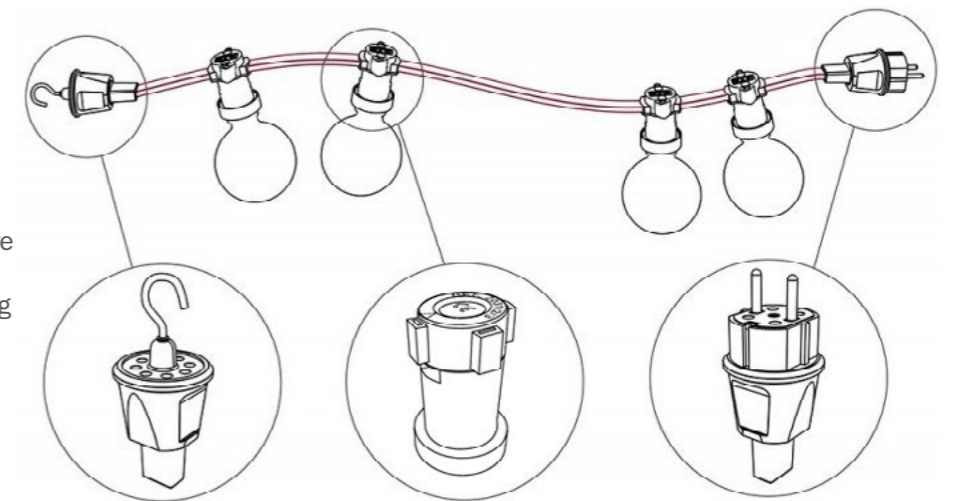

TAILOR-MADE

The characteristics of the cable and lamp holders mean that you can configure Lumet easily according to your needs. If your requirements change, reconfiguring the system is just as simple!