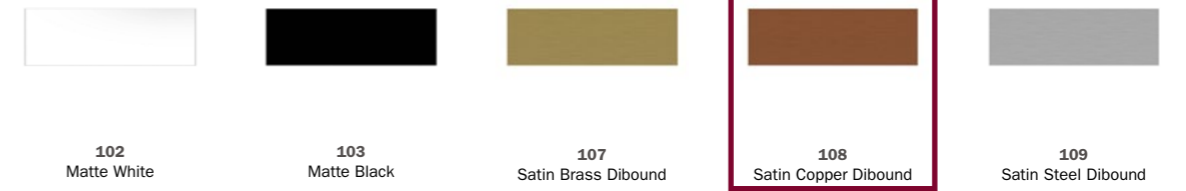

HOW TO COMPOSE THE PRODUCT CODE