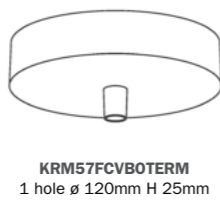

Matte white

Available with 2 kinds of cable clamps

Black

Available with 2 kinds of cable clamps