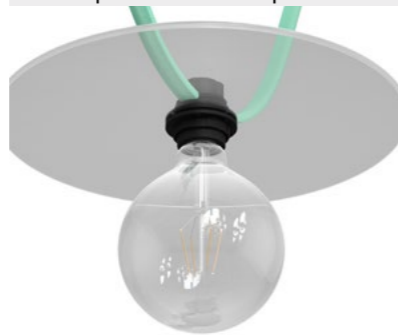

- TLCAT02
- TLCAT03
- TLCAT01

H 40mm, Ø 50mm

Fermaluce

adjustable
Tilted up to 90° & rotated by 315°

- RLCAT32SPOT
- RLCAT33SPOT

Lampholder for lampshades

- RLCAT33SPOT

E27