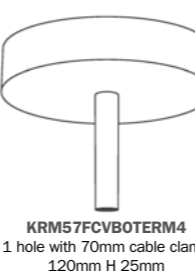

Matte white

Available with 2 kinds of cable clamps

Black

Available with 2 kinds of cable clamps