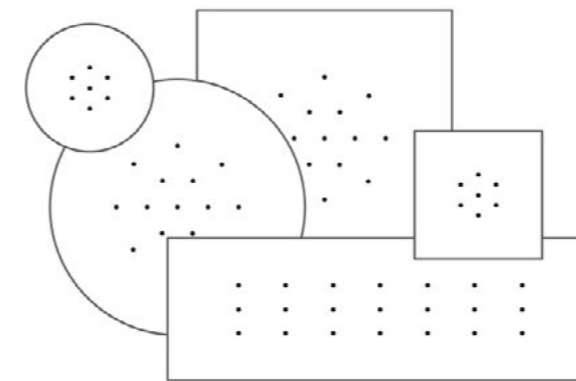

CUSTOMISABLE

Each Rose-One ceiling rose has a wide range of options you can choose from to create the solution that best fits your needs and taste. Size, shape, number of holes and decoration of the ceiling rose itself are the options you can choose for your customization.

Rose-One can be complemented with cables, lamp holders, light bulbs and lampshades: making each solution unique.