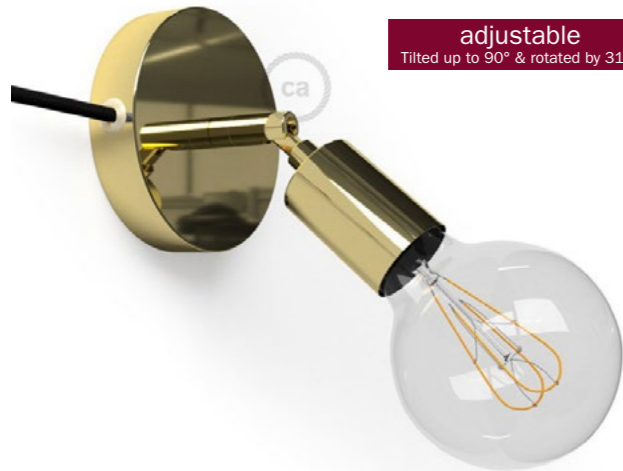

Spotaluce Lamps

Ready to use with many different colours and fabric textile cables from Creative-Cables. Spotaluce are the light points that will allow you to take the light source wherever you want, no longer having the issue of where the connection is to your electrical circuit. Available in many versions and finishes, with Spotaluce it will be possible to create light installations both on the ceiling and on the wall. Each Spotaluce lamp includes a 2x0,75mm textile cable 3 metres long. You can buy them with the cable supplied in the versions designed by us or customize their colour and length according to your needs!

Spotaluce with E27 smooth Lampholder

Ø 120mm - H 85mm

- APM1FC2LVB3RM01
- APM1FC2LVN3RN03
- APM1FC2LCR3RN02
- APM1FC1LRA3RR11
- APM1FC2LG03RC04
- APM1FC2LBR3RL03

adjustable
Tilted up to 90° & rotated by 315°