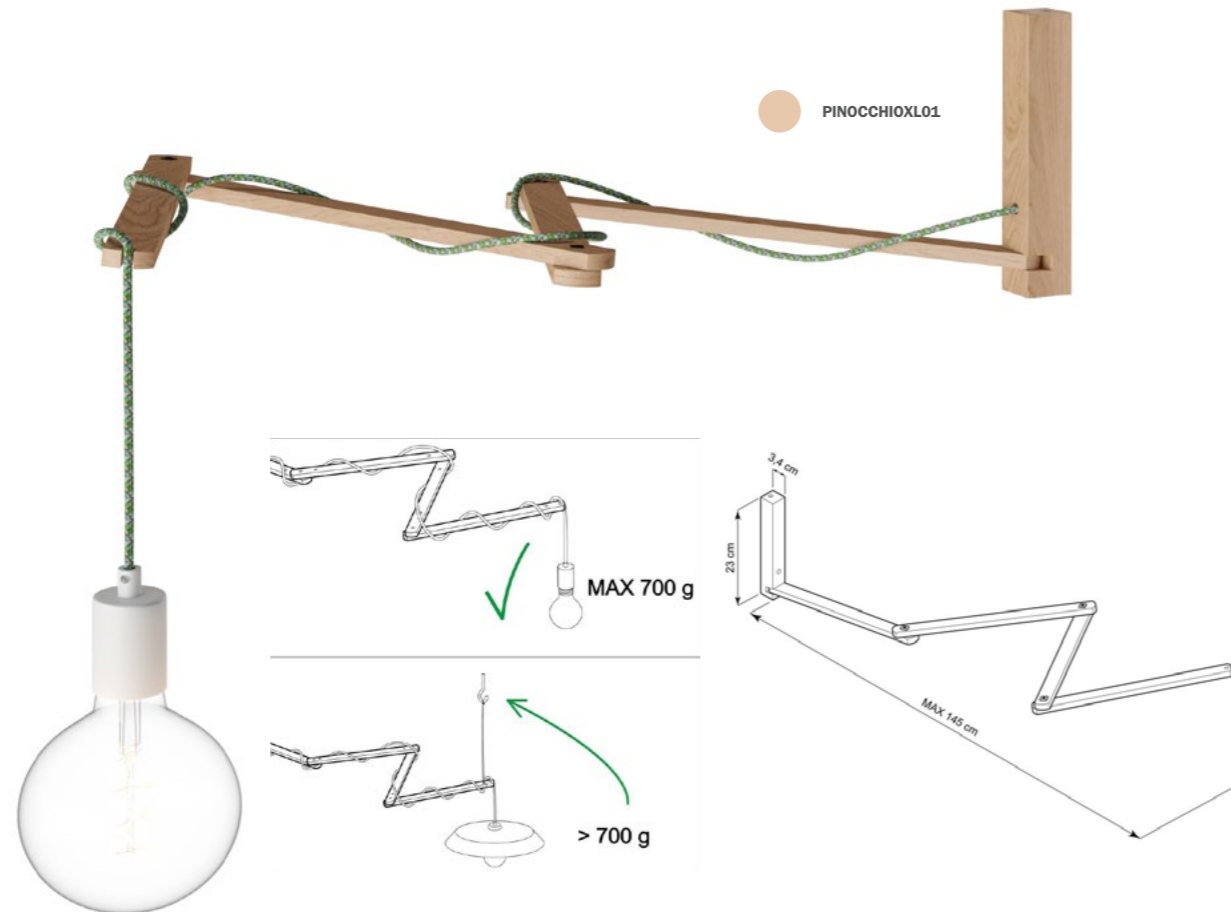

Pinocchio XL

Pinocchio XL is not a simple wall bracket! It is Creative-Cables' solution to hang your lamp where you need it, allowing you to adjust the distance and the position of the light source from the wall. Thanks to the groove in the last rod, the cable remains locked in a safe position.

Made (in Italy!) from untreated beechwood, it can be impregnated or painted with the colour you want. And if you wish to add a lampshade, you can complete your installation with the ceiling brackets included in the kit.