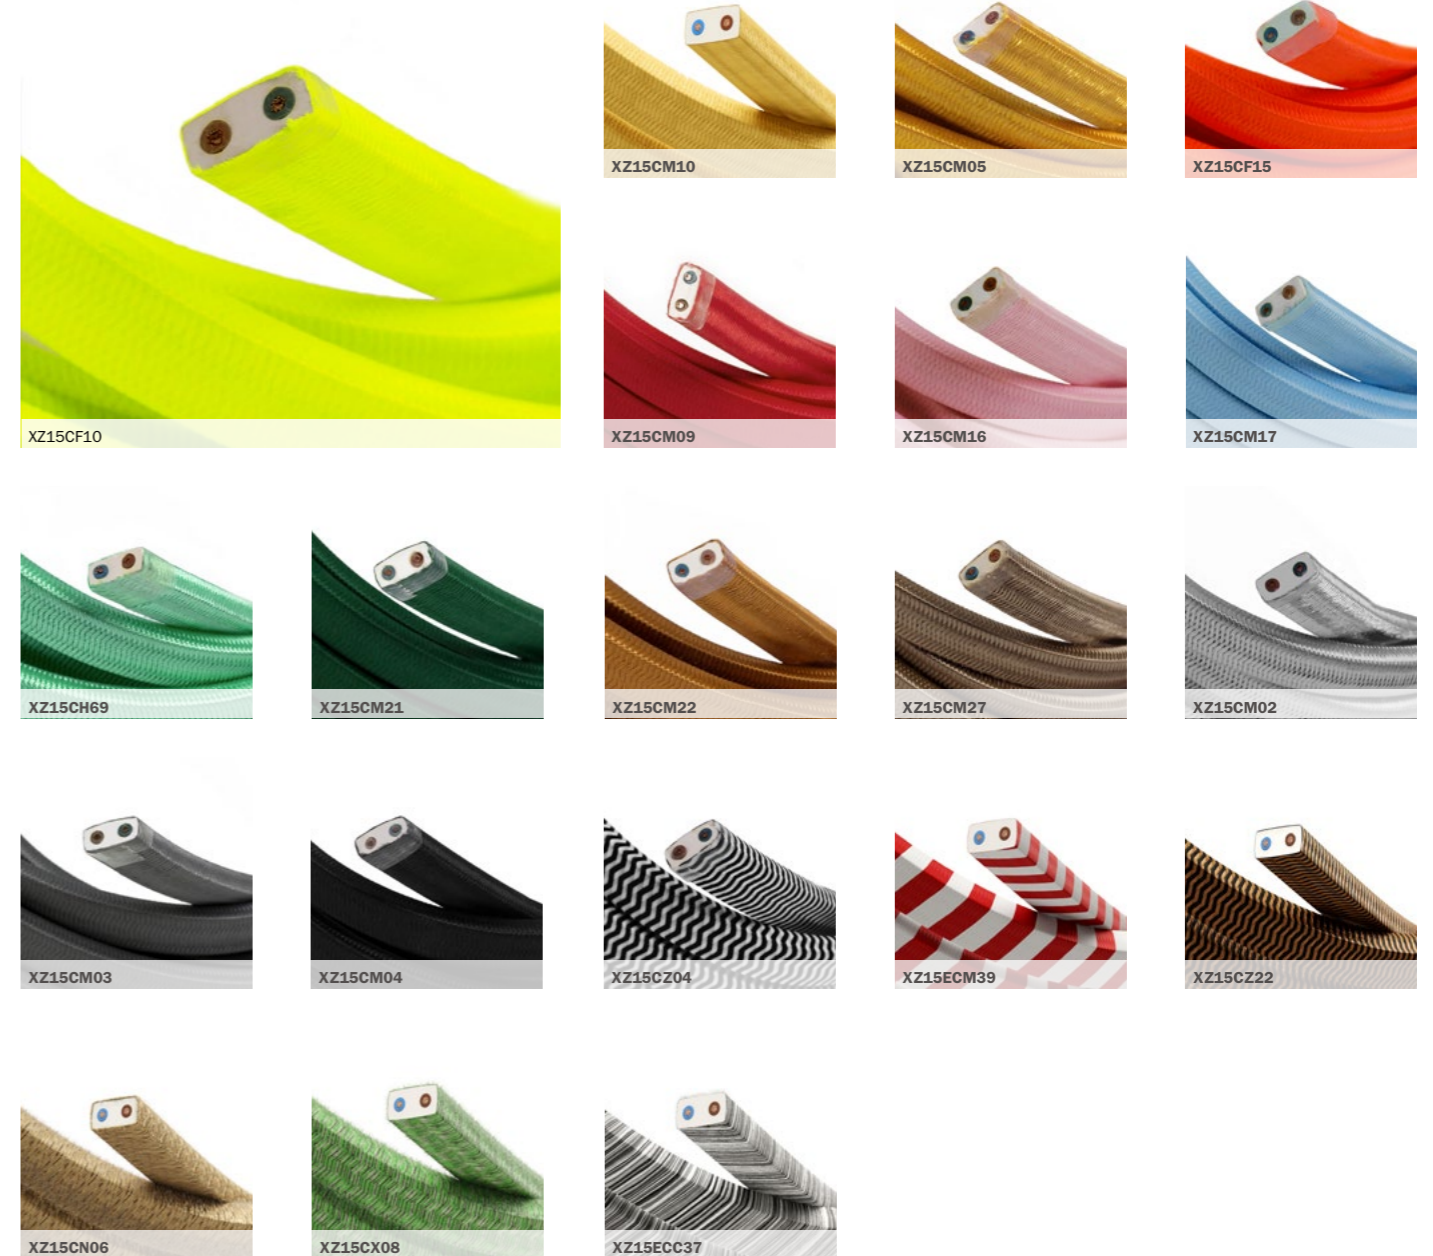

Components

All components are wooden and 100% Italian made, you can paint, varnish or leave the wood natural to suit your needs and creative projects.

Canopy

- ☐ RLCAT02
- ☐ RLCAT03
- ☐ RLCAT01

H 70mm, Ø 80mm

Lampholder

- ☐ BLCAT02
- ☐ BLCAT03
- ☐ BLCAT01

E27, H 70mm, Ø 50mm

Oval canopy

- ☐ RLCAT12
- ☐ RLCAT13
- ☐ RLCAT11

H 40mm, L 110mm, P 80mm

Wall fairlead

- ☐ PASLCAT02
- ☐ PASLCAT03
- ☐ PASLCAT01

H 40mm, Ø 50mm

Oval canopy with central hole

- ☐ RLCAT32
- ☐ RLCAT33
- ☐ RLCAT31

H 40mm, L 110mm, P 80mm

Terminal block

- ☐ TLCAT02
- ☐ TLCAT03
- ☐ TLCAT01

H 40mm, Ø 50mm

Fermaluce

adjustable
Tilted up to 90° & rotated by 315°

- ☐ RLCAT32SPOT
- ☐ RLCAT33SPOT

Lampholder for lampshades

- ☐ RLCAT33SPOT

E27

Flat cables

Specifications:

H05RNH2-F 300/500VAC Rectangular flat shaped 2x1,5mm² cable

Standard reference: EN 50525-2-82 and IEC 60245.

The cable is sold by the meter, multiple orders will be delivered in one piece up to a maximum of 25 meters in length.