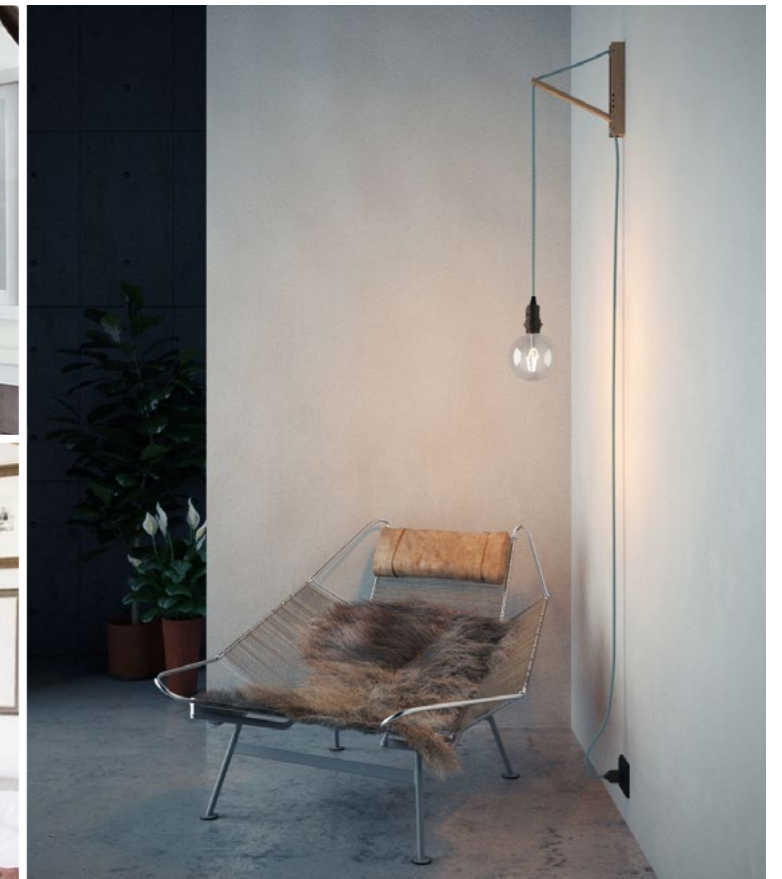

Pinocchio

Pinocchio is Creative Cables adjustable wall mount for pendant lamp: it is made in Italy out of 100% beechtree wood and it can be polished or painted as desired. The cable doesn't go through any holes, it is wrapped around ridged wooden supports at each end: we strongly recommend you to use it with Snake, Snake for lampshades and SnakeBis. Pinocchio makes it possible to hang a lamp onto a wall, even with a lampshade with a 50cm maximum diameter and a 3,365 kg maximum weight.