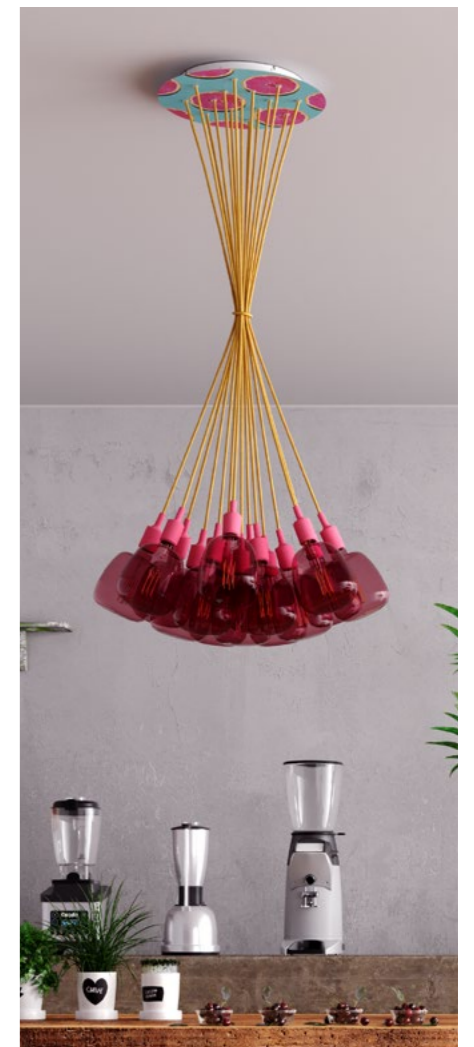

creative cables

YOUR LIGHT STYLE

September 2021

YOUR
LIGHT STYLE

INDEX

SYSTEMS	9
EIVA SYSTEM	10
FILÉ SYSTEM	22
LUMET SYSTEM	30
SI4 SYSTEM	36
CREATIVE-TUBES SYSTEM	42
ROSE-ONE SYSTEM	48
SPOSTALUCE SYSTEM	68
MAGNETICO® SYSTEM	72
SMART HOME SYSTEM	76
LIGHTING CABLES	80
OUTDOOR CABLES	94
LARGE SECTION CABLES	95
ROPE CABLES	97
FLAT CABLES	99
CEILING ROSES	100
LAMP HOLDERS	118
LAMPSHADES	130
ACCESSORIES AND FIXTURES	144
ELECTRICITY	158
BULBS	162
LAMPS	184
SINGLE PENDANT	186
SINGLE PENDANT WITH LAMPSHADE	188
MULTI-PENDANT	190
MULTI-PENDANT WITH LAMPSHADES	192
TABLE LAMPS	194
PLUG-IN LAMPS	196
CEILING AND WALL LAMPS	198
B2B CUSTOMER	200
CONFIGURATOR CORNER	202
DISPLAY SOLUTIONS	204
CONTACT INFORMATIONS	212