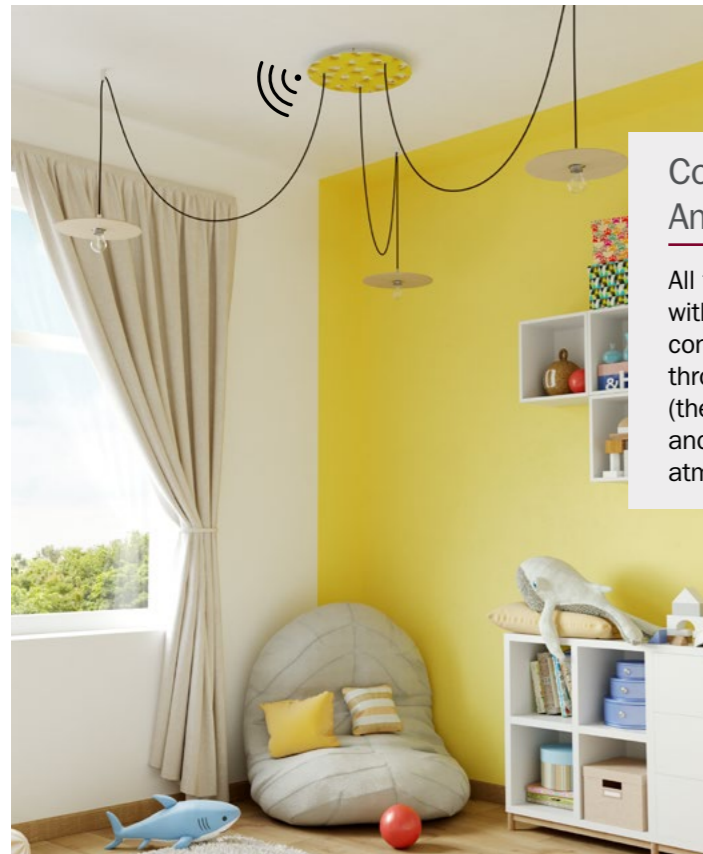

-  MBASNER
-  MBASBIA
-  MBASTIS
-  MBASRAS
-  MBASOTS

SMART HOME SYSTEM

Your Smart Light Style

What's a smart ceiling rose? The ideal solution for those who live in a smart home or for those who want to start taking their first steps in home automation making their home "intelligent". Have fun activating the chandelier with a simple voice command, turn on the lights of your home automatically at sunset, create custom scenes and atmospheres by inserting your lamp in a group of lights: make any wall or ceiling lamp in your home smart with Creative-Cables!

Smart ceiling roses

A smart ceiling rose is the "connected" version of a lighting rose: it can be used to create remotely controllable pendant, wall or ceiling lamps using an App or voice assistants. Choose the size of the ceiling rose (classic or XXL), the number of holes you need to create your lamp (up to 14 pendants!) and the finish that best matches your interior design style and have fun creating your own connected lamp!