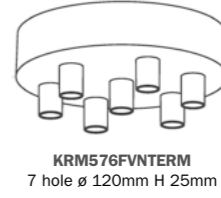

Matte white

Available with 2 kinds of cable clamps

Black

Available with 2 kinds of cable clamps