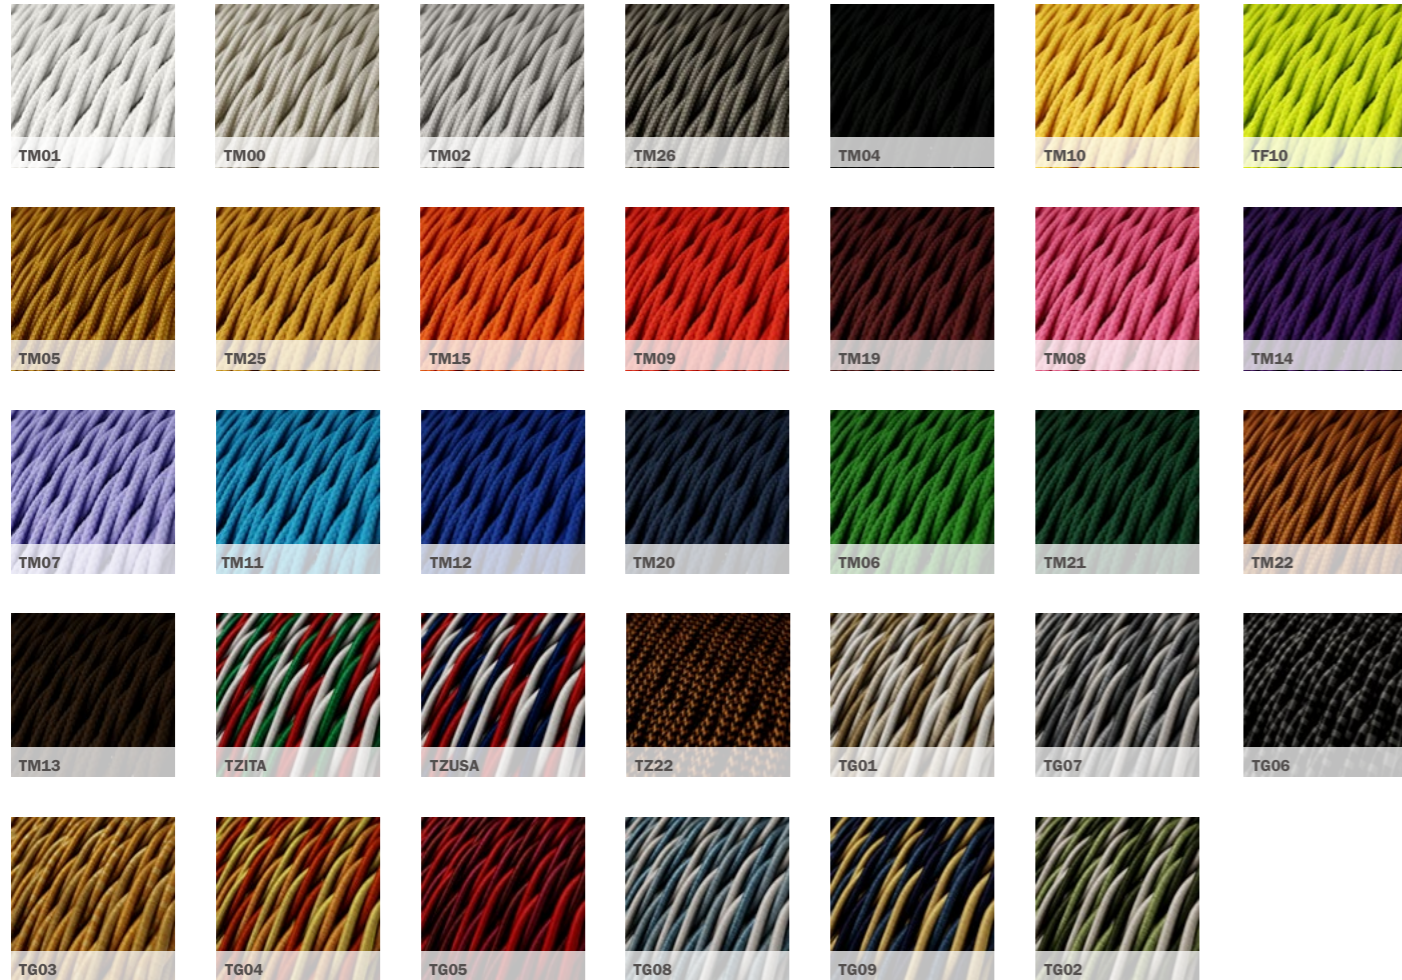

Twisted silk-effect cables

Ideal for lighting projects with a modern and elegant look, our silk-effect cables offer a bright and shiny finish. Silk-effect cables have a bright solid finish, which is elegant yet informal.

Specifications:

FRRTX 300/300V_{AC} 2x0,75mm² or 3x0,75mm²

Flex Twisted Visible Spiral Cable DOUBLE INSULATION (additional transparent sheath), braided woven cloth textile sleeve.

Standard reference: Low Voltage European Directive No. 2014/35/EU

Diameter: 6,2mm 2x0,75mm² or 6,6mm 3x0,75mm²

The cable is sold by the meter, multiple orders will be delivered in one piece up to a maximum of 50 meters in length.

MADE IN ITALY