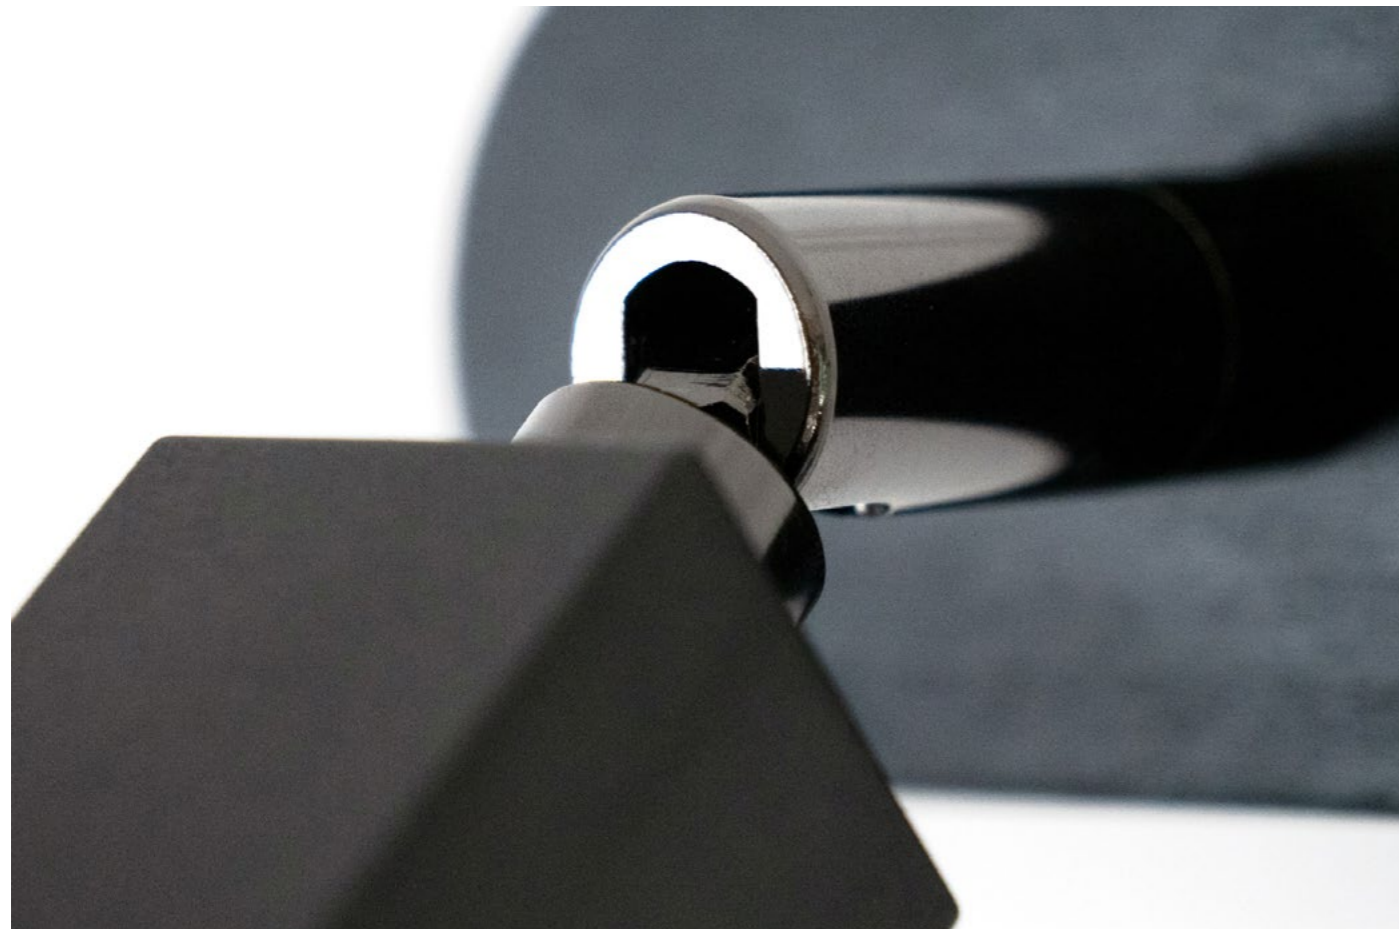

30180

ELEG03

1cm 1,5cm 2cm 2,5cm

PC10TIGE10 PC10TIGE15 PC10TIGE20 PC10TIGE25

Compatible with 2XL rope cables (24mm)

-  KTERCLS01
-  KTERCLS04

Wooden feet Kit - table lamp support

These beechwood feet made in Italy have a supporting purpose, allowing you to transform a lampshade into a table lamp base. They are equipped with double-sided adhesive tape to secure the lampshade and felt pads on the underside to ensure protection and adherence to the supporting surface. The wooden feet are available in different finishes to allow for a pleasant harmonious effect of your installation.