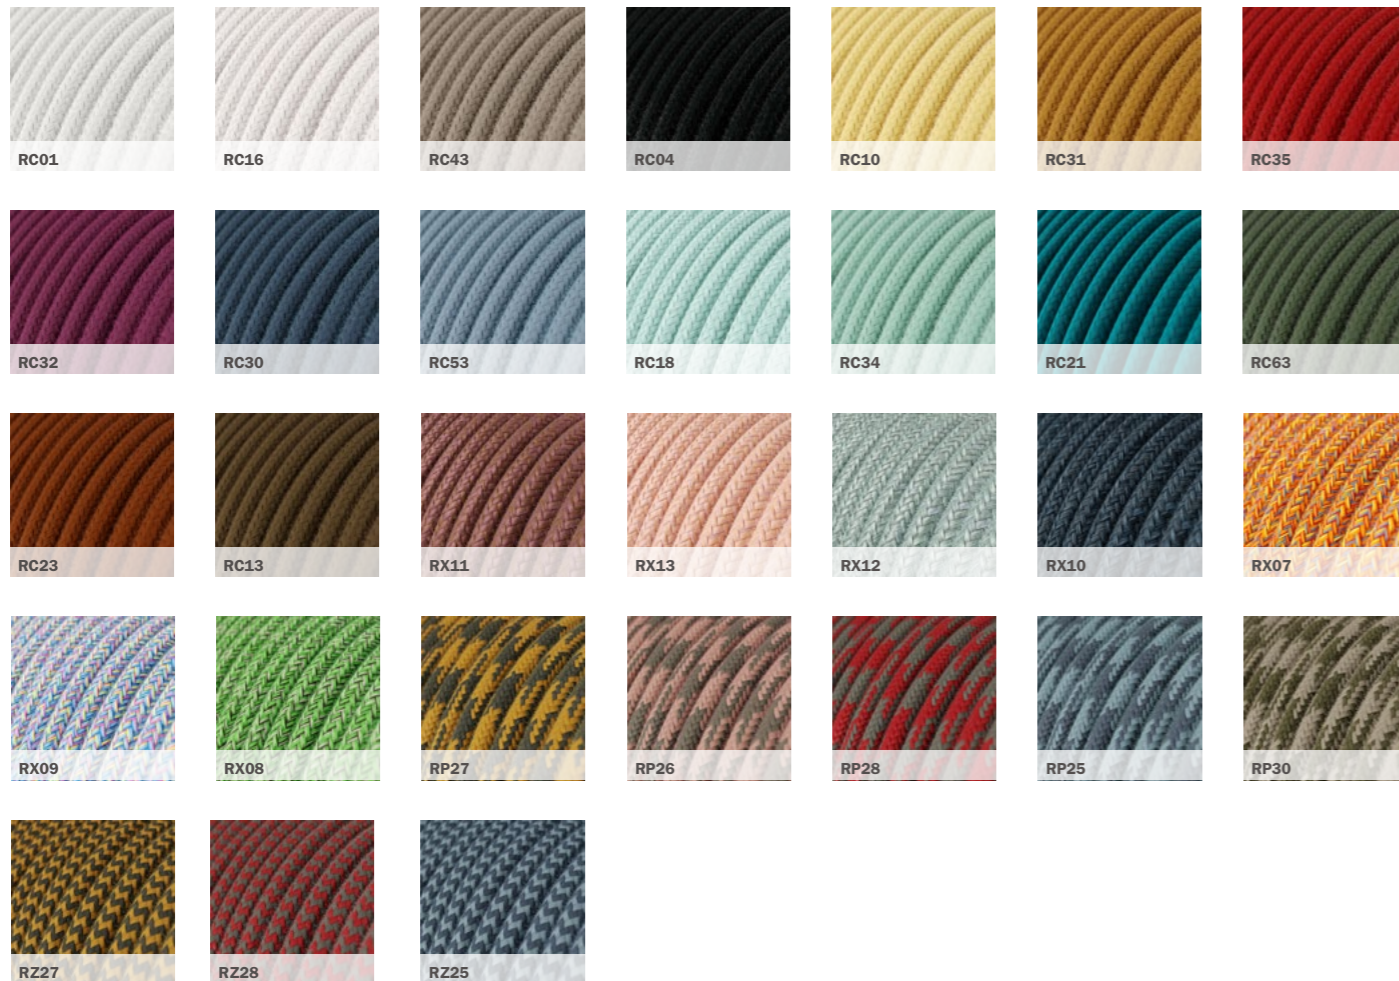

Round cotton cables

Our cotton cables come in both pastel colours and warm tones. Cotton has a natural look and matches cozy and minimal environments. Ideal for those who prefer a “raw” feeling.

Specifications:

H03VV-F 300/300V_{AC} 2x0,75mm² or 3x0,75mm²

Flex Round IMQ-HAR Cable DOUBLE INSULATION under textile braid.

Standard reference: EN 50525-2-1.1, Low Voltage European Directive N° 2014/35/EU, IMQ-HAR approval No. A0643, DoP No. 0008.

Diameter: 6,2mm 2x0,75mm² or 6,6mm 3x0,75mm²

The cable is sold by the meter, multiple orders will be delivered in one piece up to a maximum of 50 meters in length.

UL listed 3 cores AWG18 cable is also available

MADE IN ITALY

IEMMEQU <HAR>
N° A0643, DoP N° 0008