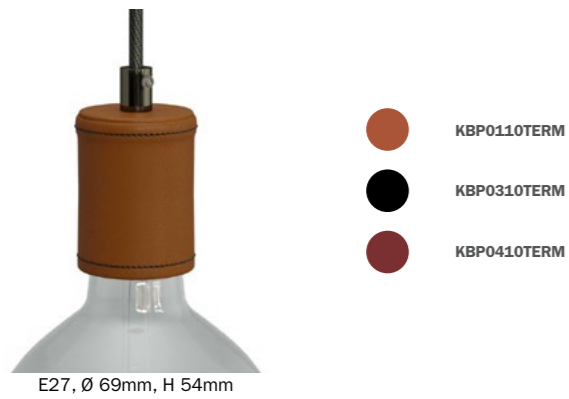

E27, Ø 40mm, H 54mm

3-poles

PL27BNLIC

Silicone E27 lamp holders

Silicone lamp holders are resistant, colourful and easy to install. Last but not least, they have a very attractive price! Each lamp holder has a matching silicone ceiling rose.

E27, Ø 47mm, H 55mm

Leather covered E27 wooden lamp holders

Add a touch of glamour and elegance with our leather-covered wooden lampholders. The leather is handcrafted and sewn in Italy.

E27, Ø 69mm, H 54mm