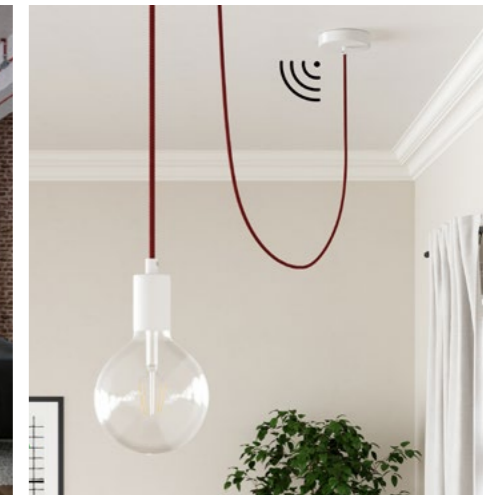

SYSTEMS

Creative-Cables systems are our lighting solutions designed to adapt to your needs, both in terms of style and interior you're working on.

We have solutions for your walls and ceilings, but also to decorate your outdoor spaces.

Choose the components that best suits to the mood of your design and to the color of the cable that gave you inspiration. Enhance your interior, create your custom solution, illuminate the room.

Creative-Cables systems are coherent lighting solutions designed to provide you with an answer that fits the style and functional needs you are working on. Our systems address both indoor and outdoor contexts as you simply have to lay the puzzle using the components at your disposal. As is the Creative-Cables trademark, you can of course customize, request different finishes and colours when working with our system solutions, to make sure that the system fits #YourLightStyle. Stay tuned as we develop and extend the ranges within our systems, even here the catalogue never sleeps!