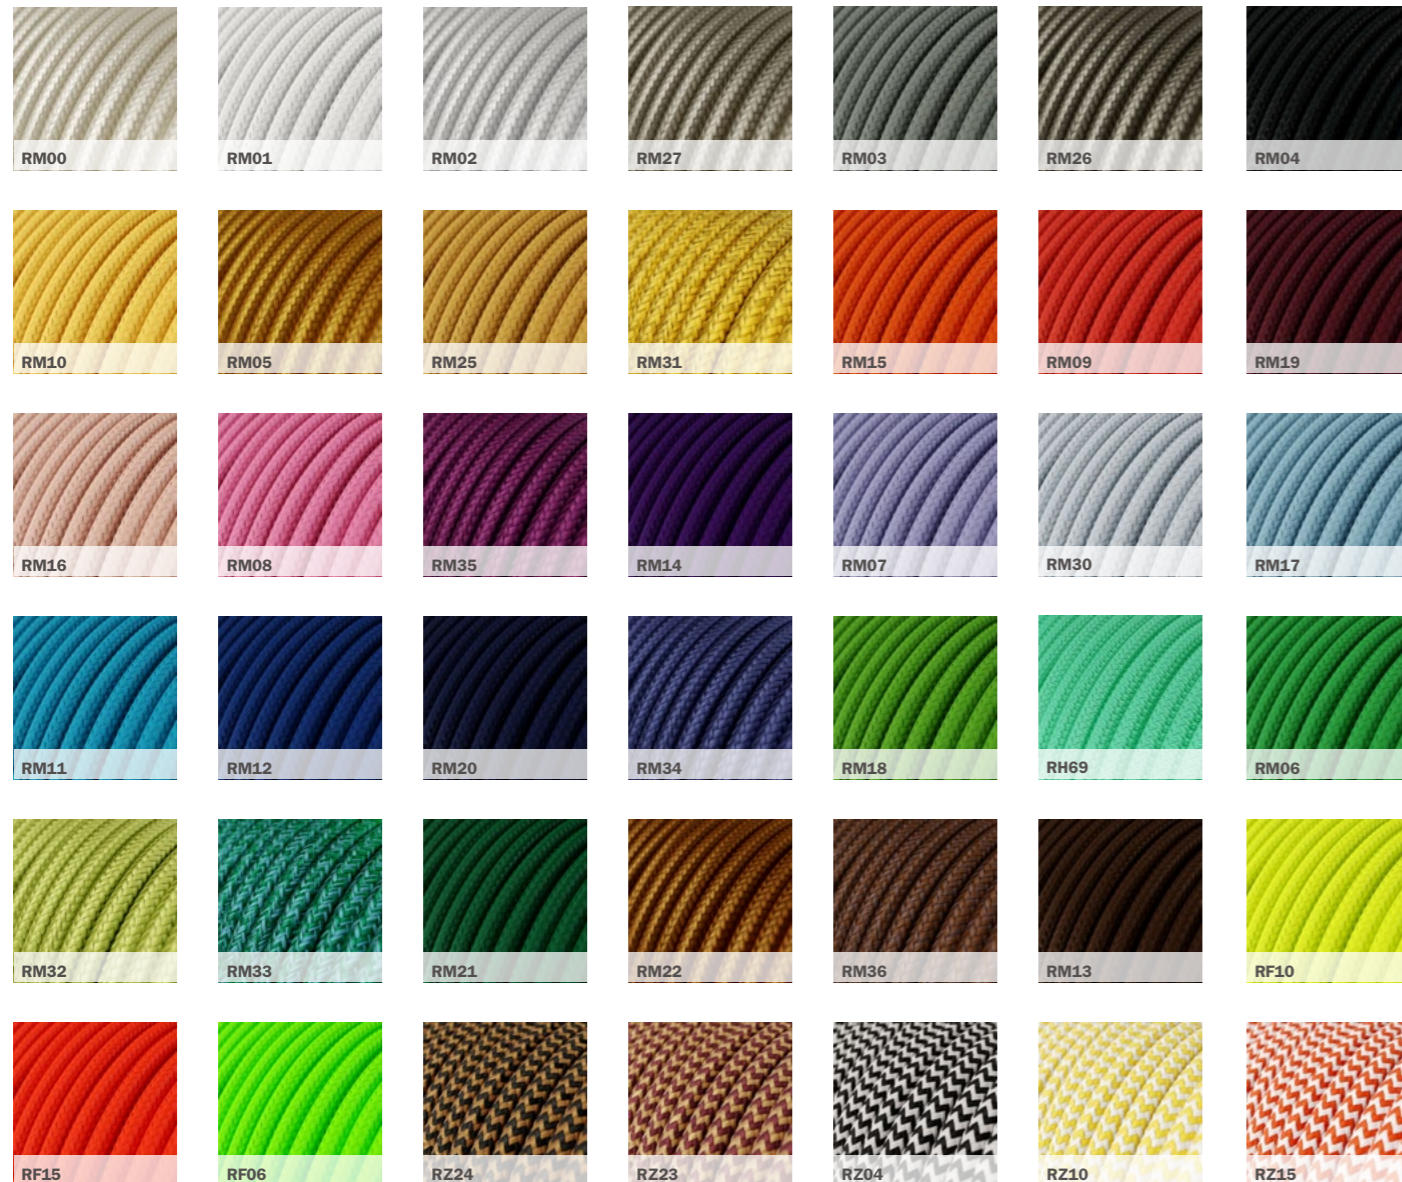

LIGHTING CABLES

More than 150 colours, patterns, textures and surface effects for different uses, tastes or designs. Choose among the offered styles (round, twisted, nautical, large section or flat) to select what best suits your lighting project: they are incredibly flexible, because we use high quality PVC to avoid bulges or wrinkles. All of our lighting cables are IMQ-HAR certified, the highest quality standard in Europe. Every single product is designed and Made in Italy.

Round silk-effect cables

Silk-effect cables have a bright solid finish, which is elegant yet informal. Shiny as silk, they can bring colour wherever needed.

Specifications:

H03VV-F 300/300VAc 2x0,75mm² or 3x0,75mm²
Flex Round IMQ-HAR Cable DOUBLE INSULATION under textile braid.
Standard reference: EN 50525-2-11, Low Voltage European Directive N° 2014/35/EU,
IMQ-HAR approval No. A0643, DoP No. 0008.
Diameter: 6,2mm 2x0,75mm² or 6,6mm 3x0,75mm²
The cable is sold by the meter, multiple orders will be delivered in one piece up to a maximum of 50 meters in length.
UL listed 3 cores AWG18 cable is also available
MADE IN ITALY

IEMMEQU <HAR>
N° A0643, DoP N° 0008

	2x0.75	3x0.75		2x0.75	3x0.75		2x0.75	3x0.75
	XZ2RM00	XZ3RM00		XZ2RM17	XZ3RM17		XZ2RZ10	XZ3RZ10
	XZ2RM01	XZ3RM01		XZ2RM11	XZ3RM11		XZ2RZ15	XZ3RZ15
	XZ2RM02	XZ3RM02		XZ2RM12	XZ3RM12		XZ2RZ09	XZ3RZ09
	XZ2RM27	XZ3RM27		XZ2RM20	XZ3RM20		XZ2RZ08	XZ3RZ08
	XZ2RM03	XZ3RM03		-	XZ3RM34		XZ2RZ07	XZ3RZ07
	XZ2RM26	XZ3RM26		XZ2RM18	XZ3RM18		XZ2RZ11	XZ3RZ11
	XZ2RM04	XZ3RM04		XZ2RH69	XZ3RH69		XZ2RZ12	XZ3RZ12
	XZ2RM10	XZ3RM10		XZ2RM06	XZ3RM06		XZ2RZ06	XZ3RZ06
	XZ2RM05	XZ3RM05		-	XZ3RM32		XZ2RP04	XZ3RP04
	XZ2RM25	XZ3RM25		-	XZ3RM33		XZ2RP09	XZ3RP09
	-	XZ3RM31		XZ2RM21	XZ3RM21		XZ2RT14	XZ3RT14
	XZ2RM15	XZ3RM15		XZ2RM22	XZ3RM22		XZ2RT41	XZ3RT41
	XZ2RM09	XZ3RM09		-	XZ3RM36		XZ2RT94	XZ3RT94
	XZ2RM19	XZ3RM19		XZ2RM13	XZ3RM13		XZ2RX04	XZ3RX04
	XZ2RM16	XZ3RM16		XZ2RF10	XZ3RF10		XZ2RX01	XZ3RX01
	XZ2RM08	XZ3RM08		XZ2RF15	XZ3RF15		XZ2RX00	XZ3RX00
	-	XZ3RM35		XZ2RF06	XZ3RF06		XZ2RX03	XZ3RX03
	XZ2RM14	XZ3RM14		XZ2RZ24	XZ3RZ24		XZ2RX05	XZ3RX05
	XZ2RM07	XZ3RM07		XZ2RZ23	XZ3RZ23			
	XZ2RM30	XZ3RM30		XZ2RZ04	XZ3RZ04