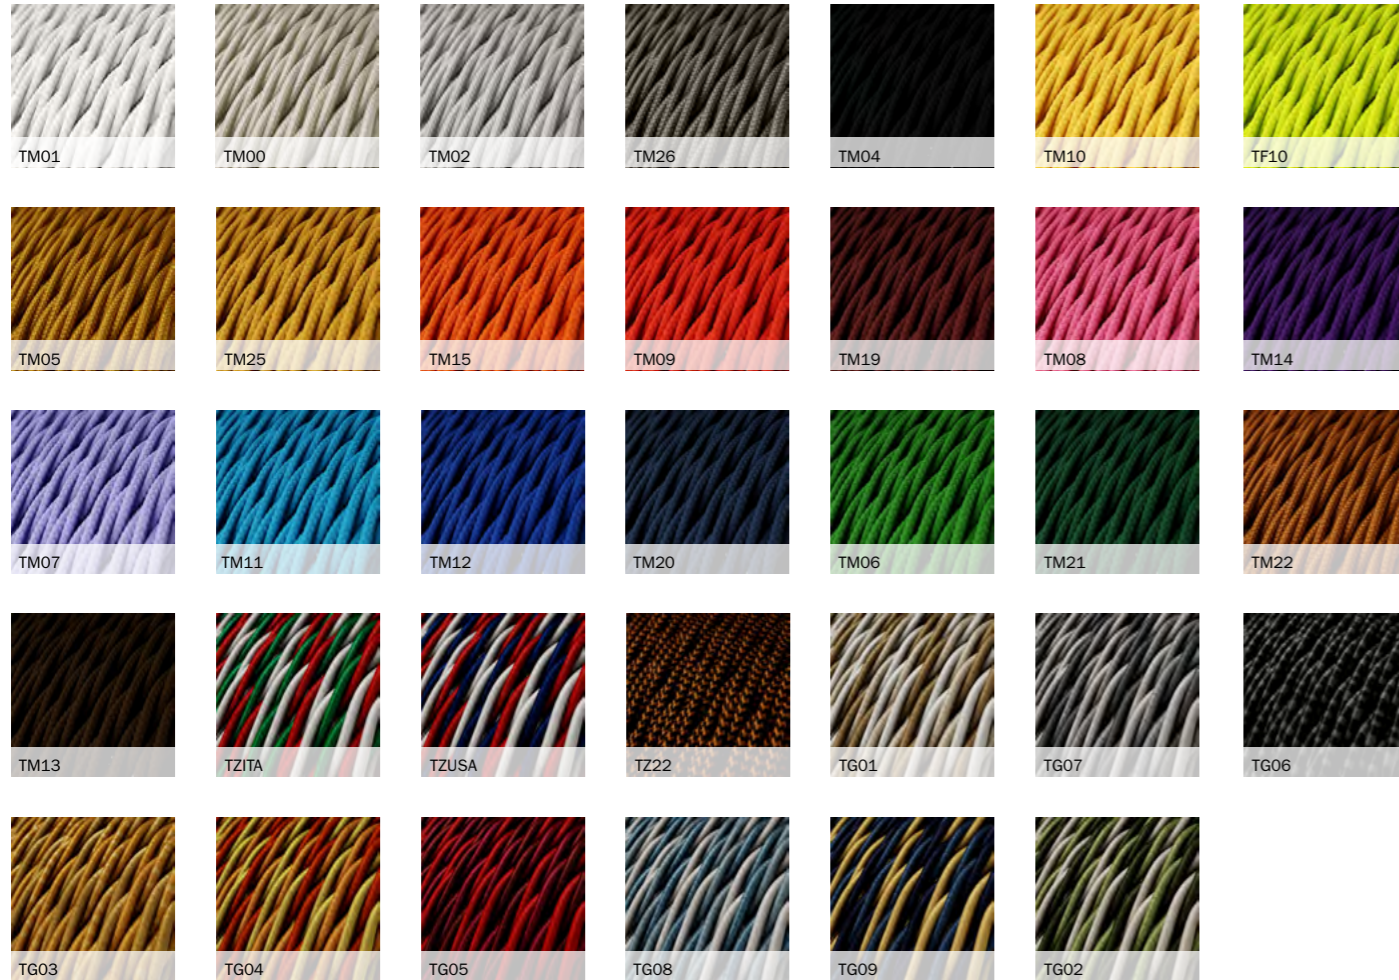

Specifications:

FRRTX 300/300V_{AC} 2x0,75mm² or 3x0,75mm²

Flex Twisted Visible Spiral Cable DOUBLE INSULATION (additional transparent sheath), braided woven cloth textile sleeve.

Standard reference: Low Voltage European Directive No. 2014/35/EU

Diameter: 6,2mm 2x0,75mm² or 6,6mm 3x0,75mm²

The cable is sold by the meter, multiple orders will be delivered in one piece up to a maximum of 50 meters in length.

MADE IN ITALY