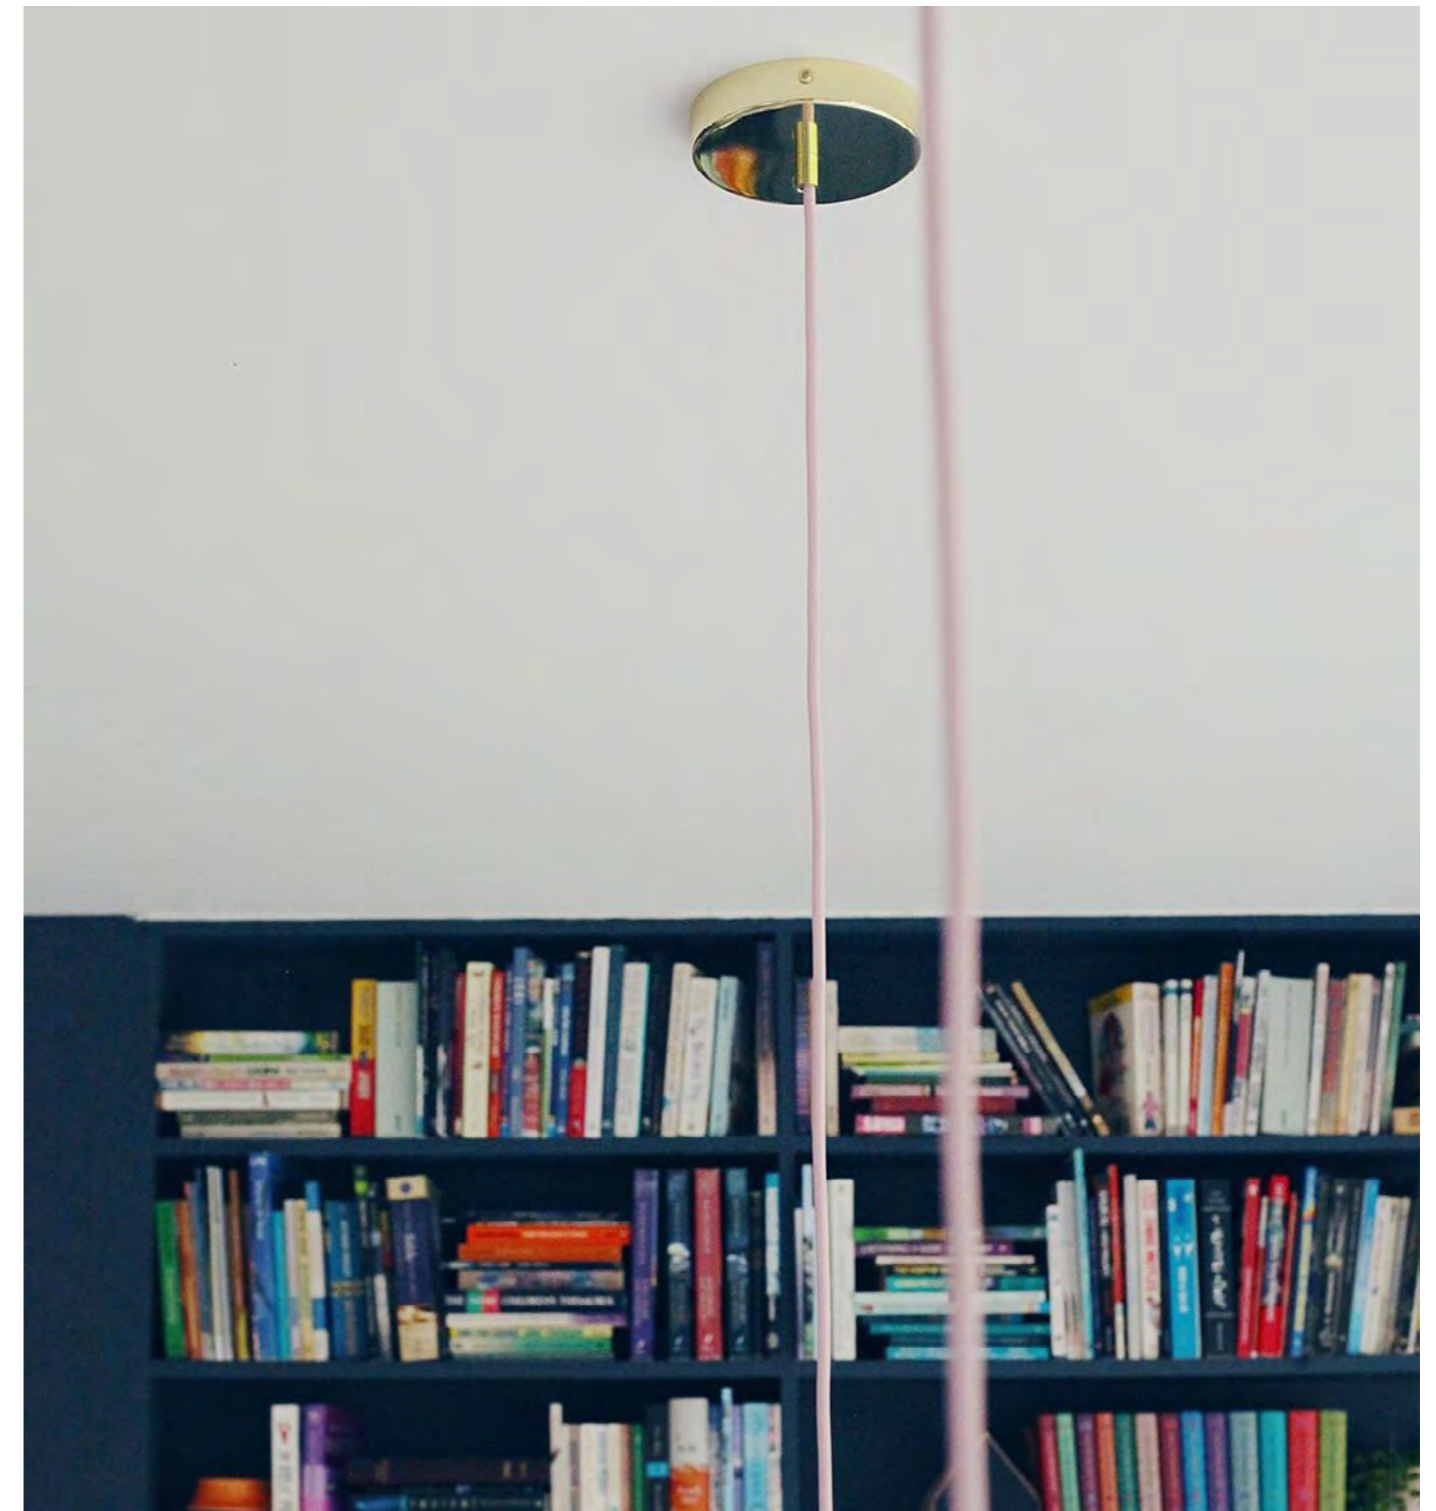

KRM12FC2LRAS
1 hole + 2-side holes Ø 120mm H 25mm

KRM12FC2LRASTERM
1 hole + 2-side holes Ø 120mm H 25mm

KRM12SF4LRAS
4-side holes Ø 120mm H 25mm

KRM57FCRASTERM4
1 hole with 70mm cable clamp 120mm H 25mm

KRM57FCRASTERM5
1 hole with 150mm cable clamp 120mm H 25mm