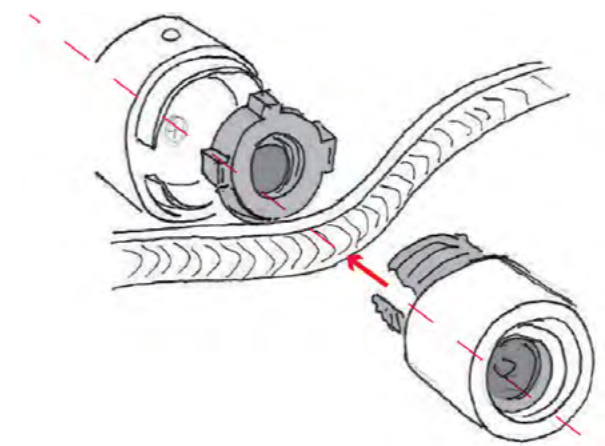

MADE IN ITALY.

IP44

FILÈ SYSTEM

EASY

Create an impressive lighting installation in just a few steps. Filè lets you forget about the difficulty and effort of wiring up a lamp holder!

CUSTOMISABLE

Create designs on the walls and ceilings using electrical cables available in more than 20 colors and Made in Italy wooden components. Create effective lighting, tailored to your lighting and design requirements.