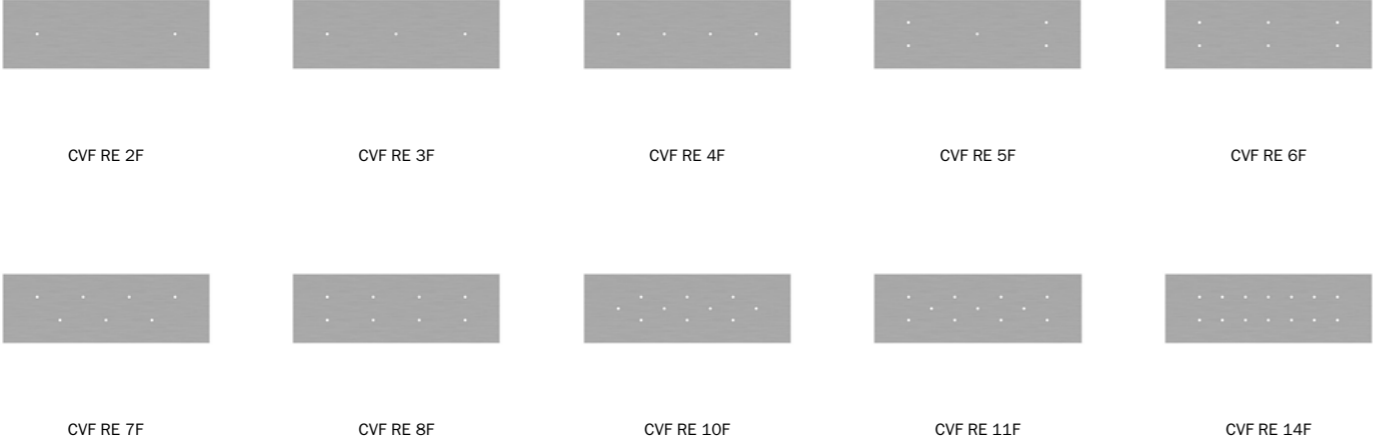

HOW TO COMPOSE THE PRODUCT CODE

Rectangular XXL 675 x 225mm