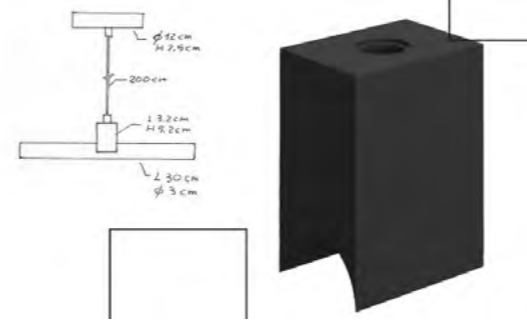

CREATIVE

S14 allows you to create all kinds and types of lamps: pendant lamps, creative wall lights or contemporary chandeliers, get creative!