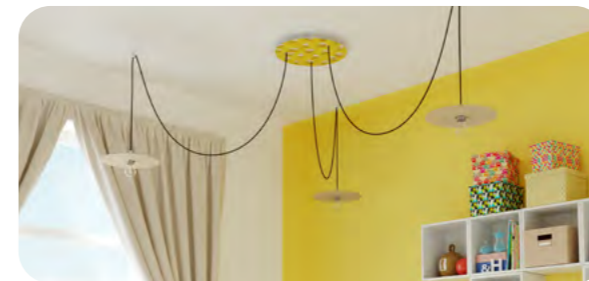

Customization

Anything can be possible at Creative-Cables. We like to explore your ideas and encourage your creativity: if what you want is feasible, we can make it happen. We are the producer, so ask us if we can create what you need.