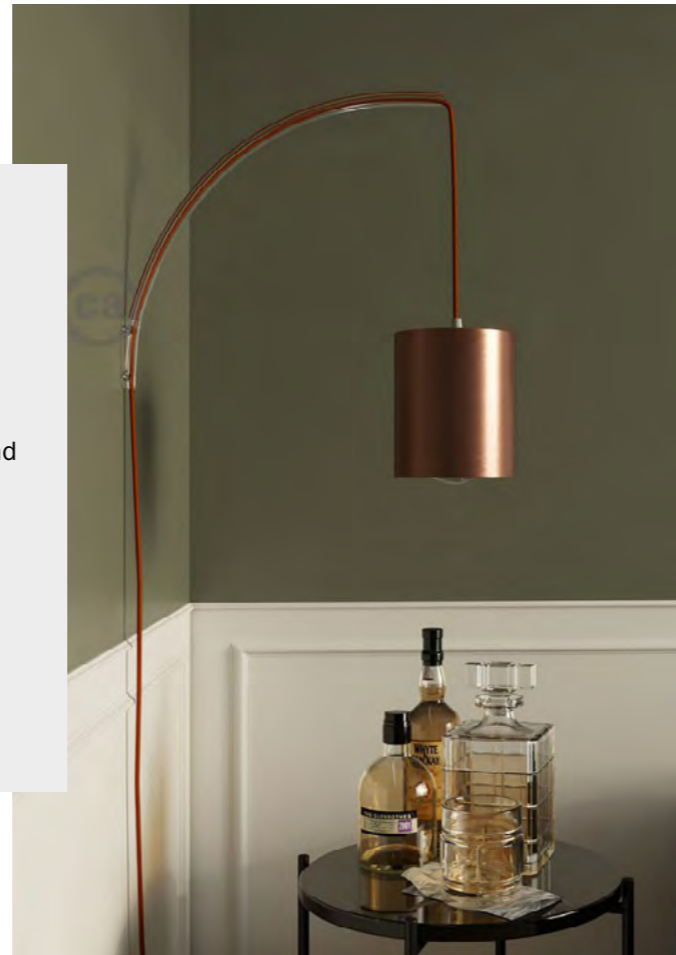

Archet(To)

Archet(To) is Creative-Cables patented and Made in Italy solution to create a suspended lamp that can be hung onto a wall, even with a lampshade with a 70cm maximum diameter and a 3,365 kg maximum weight: Archet(To) bends according to the weight it is bearing, it has a light structure in transparent polycarbonate and can be used with Snake, Snake for lampshades and SnakeBis.

To mount Archet(To) on a wall lightpoint, you may want to use the designated bases in natural and made-in-Italy wood. The bases can be polished or painted as desired.

- KRLQARC
- KRLQARC02
- KRLQARC03

Cable Clamps

Cable Clamps are not just a safety feature: they can actually be beautiful and decorative! The metal cable clamps are available in standard size (1,7cm) and XL size (7cm and 15cm).

Plastic

- SER00
- SER01
- SER02

- SERP1TR
- SERP1BI
- SERP1NE

Metal

- SERM1VB
- SERM1VN
- SERM1CR
- SERM1RA
- SERM1GO

- SERM1BR
- SERM1TIS
- SERM1RAS
- SERM1OTS

XL-7cm

- SERM4VB
- SERM4VN
- SERM4CR
- SERM4RA
- SERM4GO

- SERM4BR
- SERM4TIS
- SERM4RAS
- SERM4OTS

XL-15cm

- SERM5VB
- SERM5VN
- SERM5CR
- SERM5RA
- SERM5GO

- SERM5BR
- SERM5TIS
- SERM5RAS
- SERM5OTS