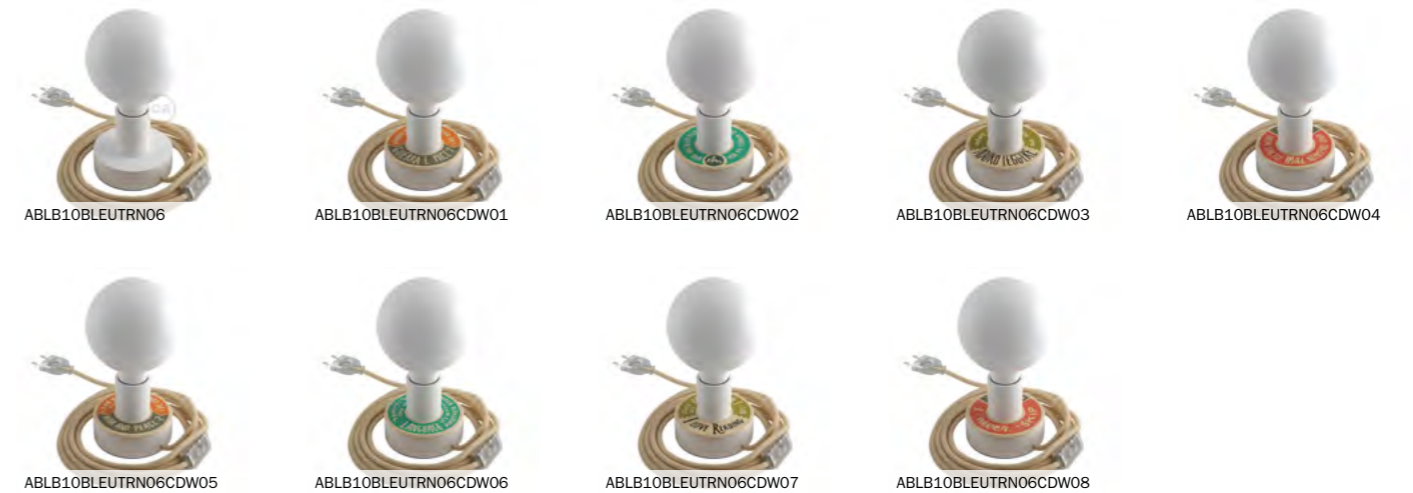

Posaluce with MINI-UFO

The essential design of a white wood Posaluce is embellished by a reversible MINI-UFO from the collection "READING BALLSH*T". Available with italian or english MINI-UFO, they include: plug, switch and 2 m jute cable