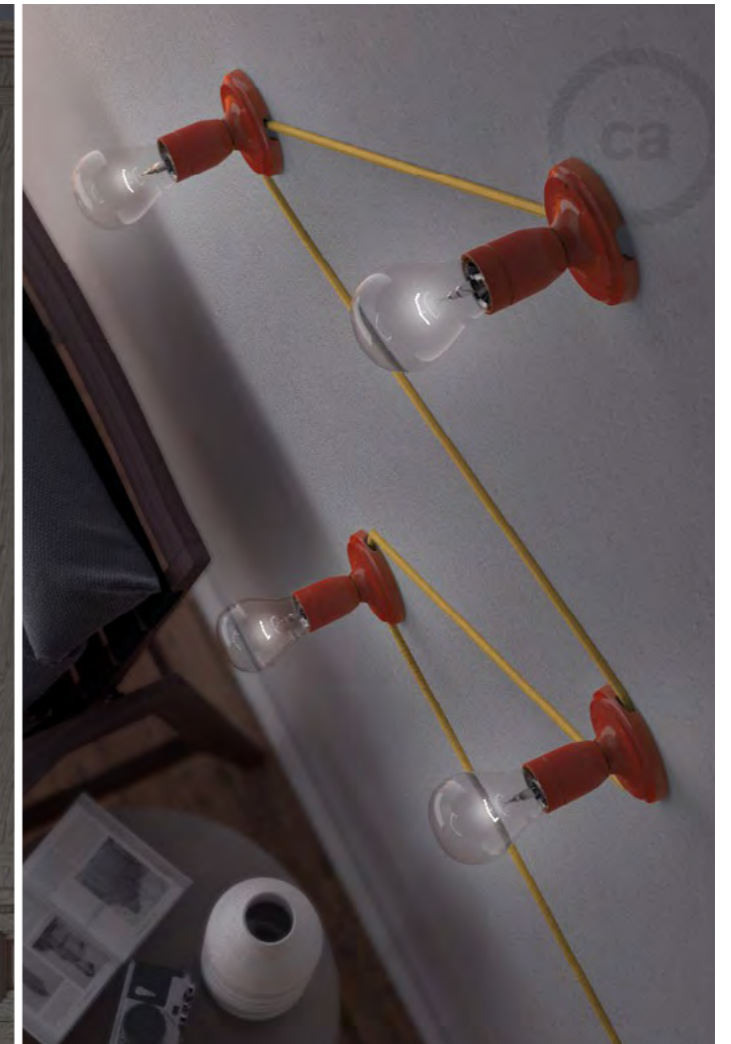

Choose the finish or the material of the components

Choose the color and the lengths of the cable

PLUG-IN LAMPS

CEILING AND WALL LAMPS

UFO UNCONVENTIONAL FLYING OBJECT

The project

We selected 7 famous & promising emerging artists, we chose two of their most representative artworks and we lit them up: this is how the UFO collection - Unconventional Flying Objects was born. 7 double-faced wooden disks, processed and printed in Italy, ready to become a wall or a suspension lamp. Well, actually two: both sides of the disk are illustrated with different designs! Men and women, cactus and pineapples, mandala and azulejos, ice cream and cupcakes, and not to forget fish, dogs and flamingoes: A surprising variety of subjects and colours that create playful, romantic or surreal atmospheres.