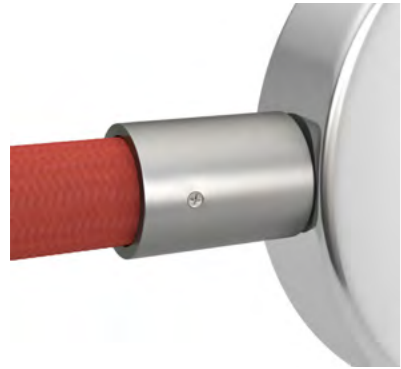

Creative-Tube accessories

Discover all the amazing possibilities offered by Creative-Tubes and take the time to discover the accessories that best serve your creativity.

TERM6ZI