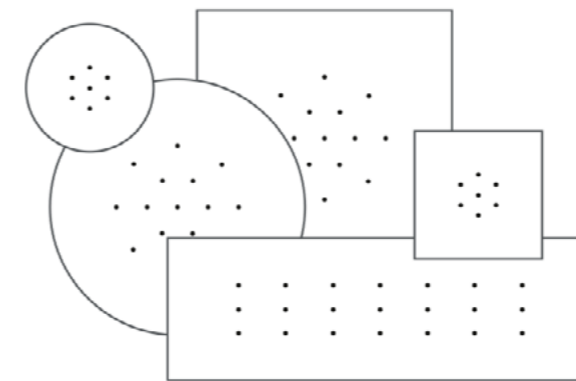

CUSTOMISABLE

Each Rose-One ceiling rose has a wide range of options you can choose from to create the solution that best fits your needs and taste. Size, shape, number of holes and decoration of the ceiling rose itself are the options you can choose for your customization.

Rose-One can be complemented with cables, lamp holders, light bulbs and lampshades: making each solution unique.