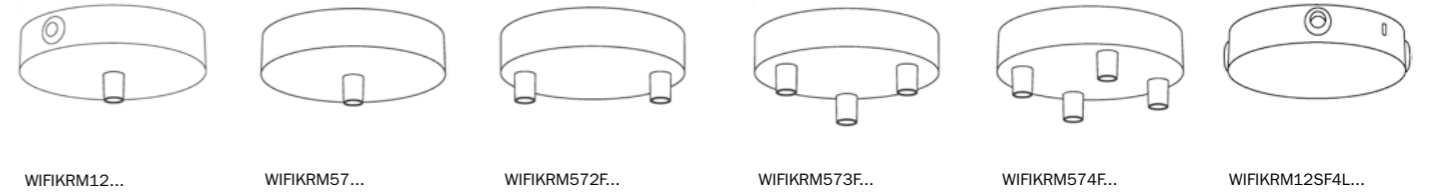

Metal ø 120mm