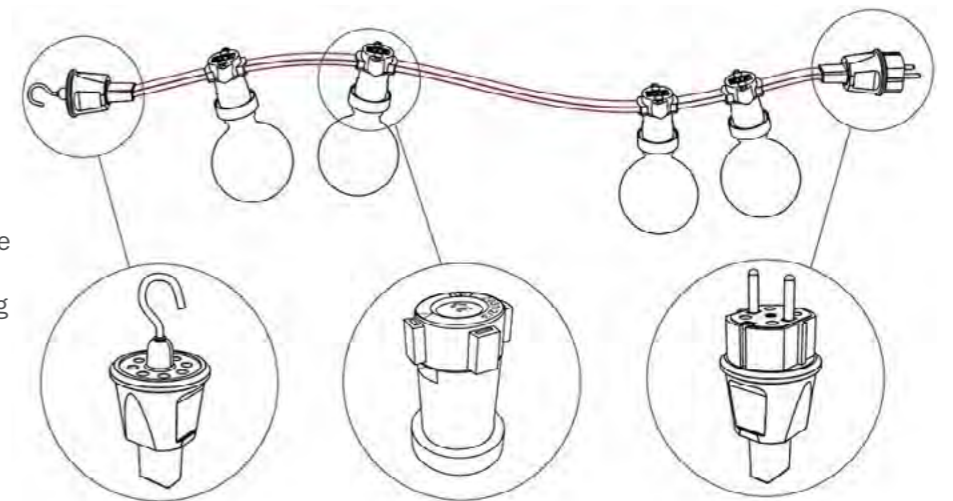

MOISTURE-PROTECTION
The IP44 protection classification means that you can install the Lumet System string lights in your outdoor spaces, even during the most humid evenings, and quickly take them down before each downpour.

IP44