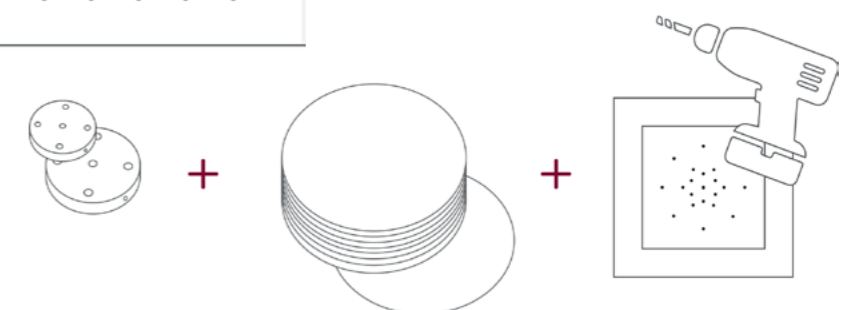

DIY

For our professionals not only do we offer ready to use kits but also provide the separate covers with or without holes and the possibility to make them themselves using the template.