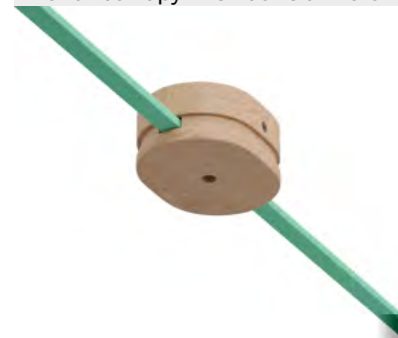

H 40mm, L 110mm, P 80mm

Wall fairlead

- PASLCAT02
- PASLCAT03
- PASLCAT01

H 40mm, Ø 50mm

Oval canopy with central hole

- RLCAT32
- RLCAT33
- RLCAT31

H 40mm, L 110mm, P 80mm

Terminal block