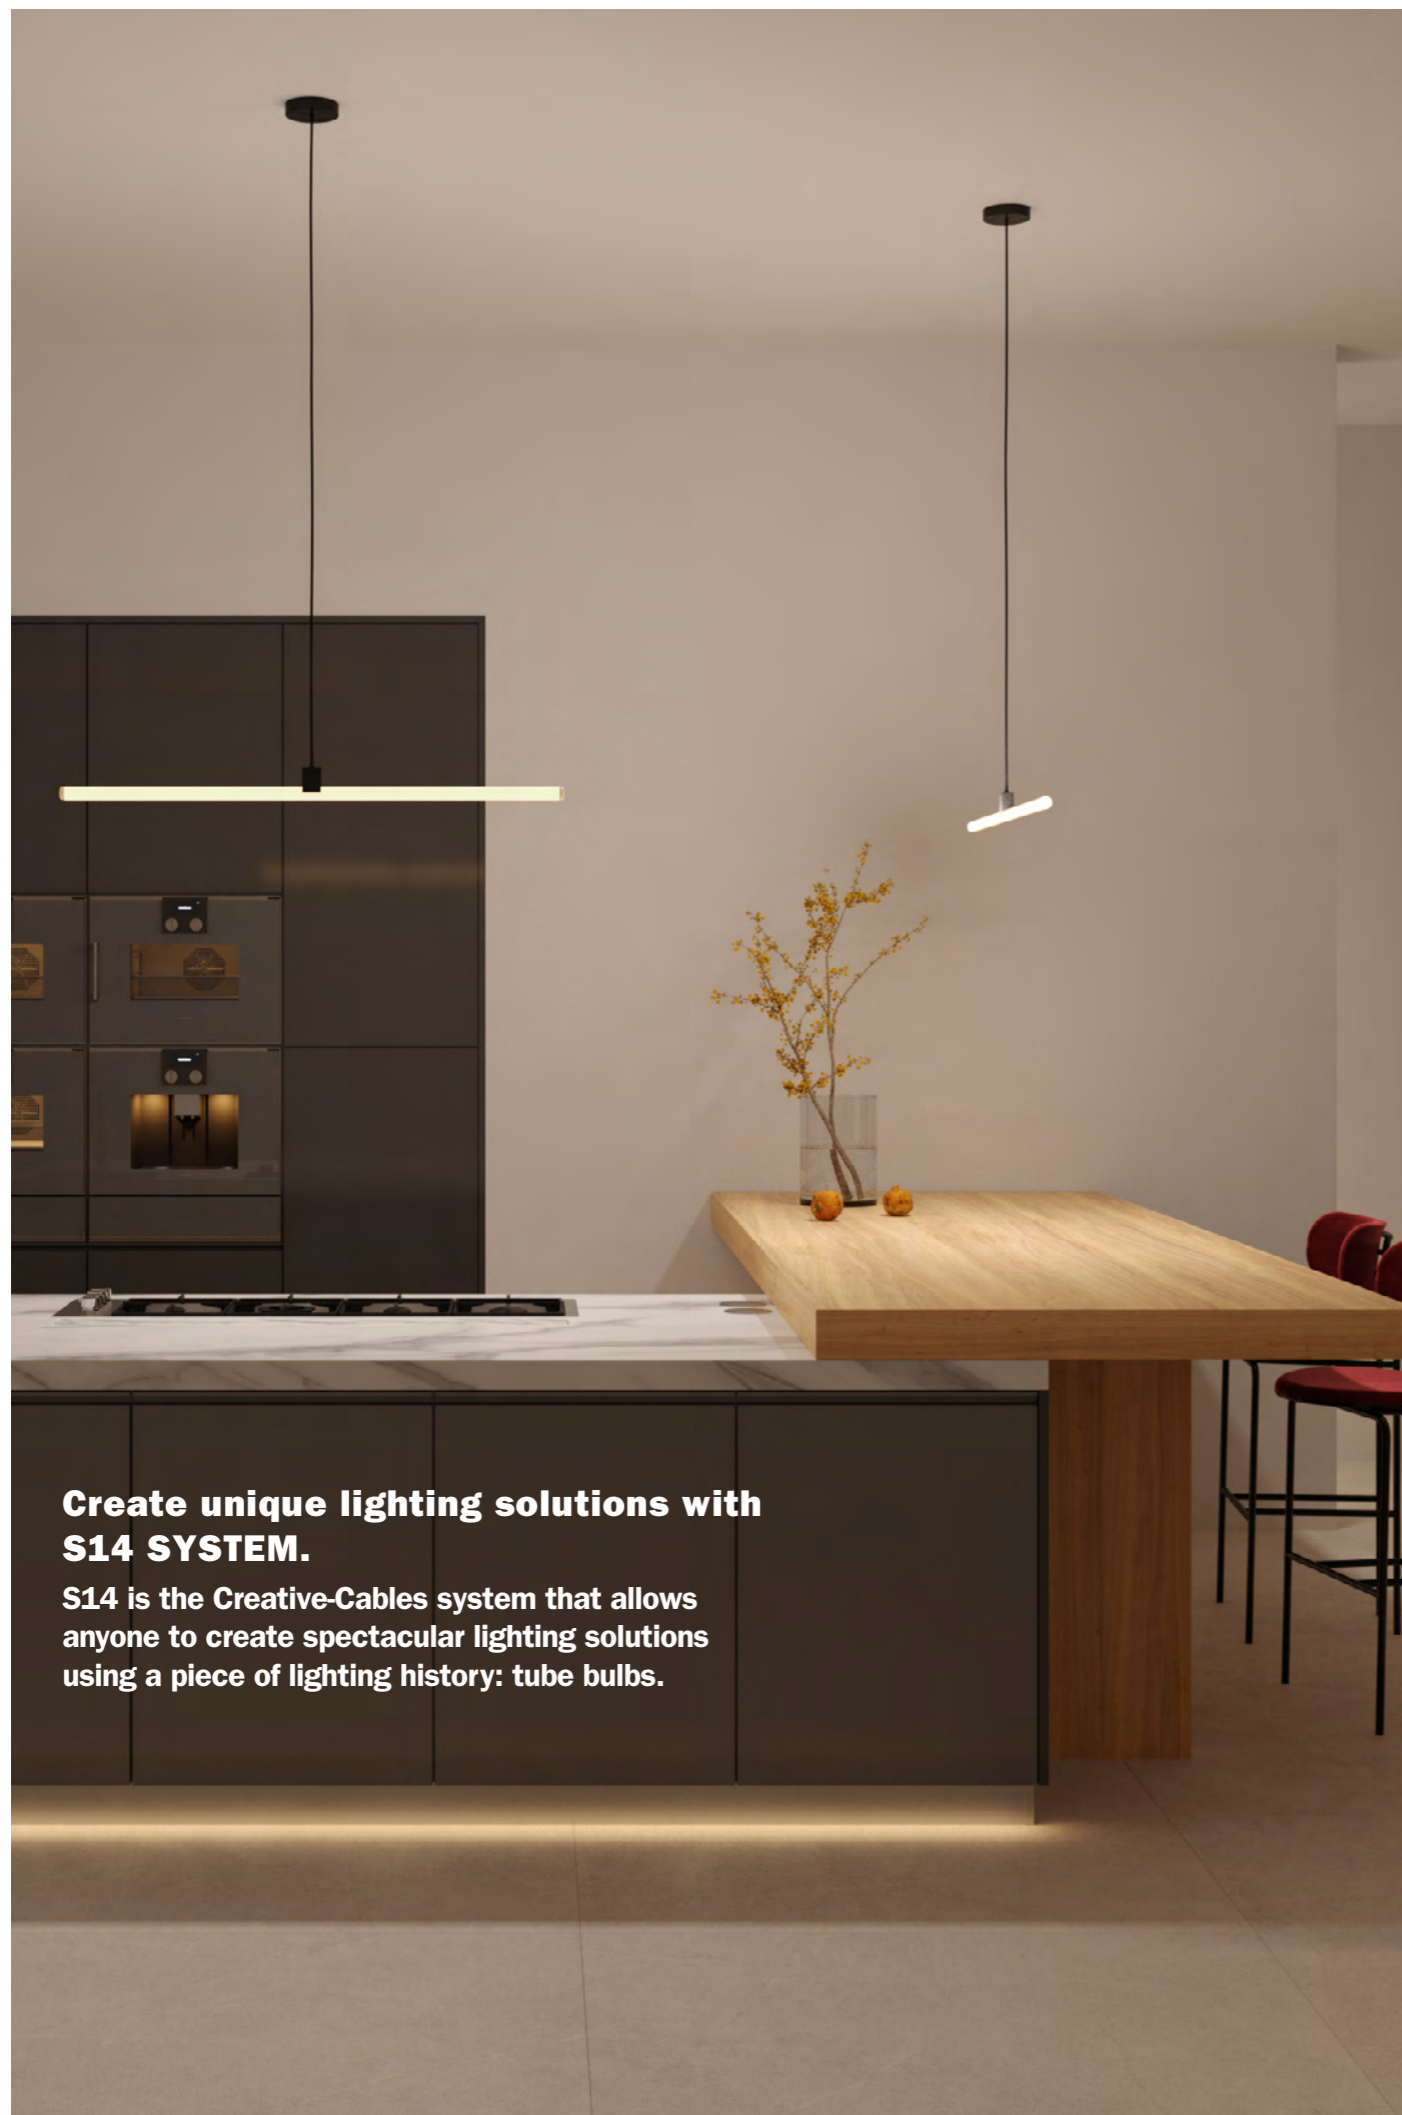

Create unique lighting solutions with S14 SYSTEM.

S14 is the Creative-Cables system that allows anyone to create spectacular lighting solutions using a piece of lighting history: tube bulbs.

S14 SYSTEM

REVOLUTIONARY

A large illuminating surface, with reduced glare and a minimal and elegant aesthetic: tube bulbs are unique, and the S14 system finally allows you to suspend them by cable!