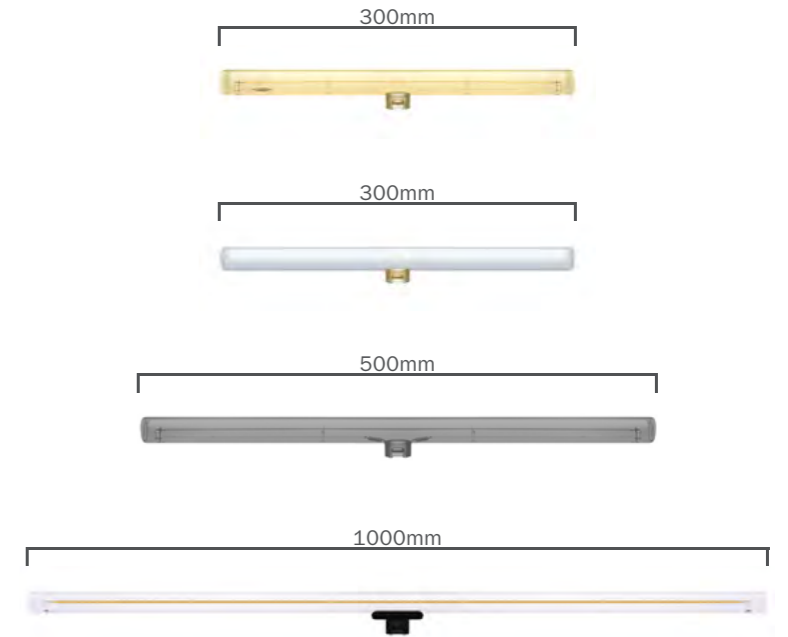

Candle - E14

AL009
H 113mm, L 35mm
4W - 2700K - 300 Lm

CBL700102
H 100mm, L 35mm
4W - 3000K - 440 Lm

CBL700107
H 125mm, L 35mm
4W - 3000K - 440 Lm

CBL700109
H 100mm, L 35mm
4W - 3000K - 440 Lm

Linear - S14d