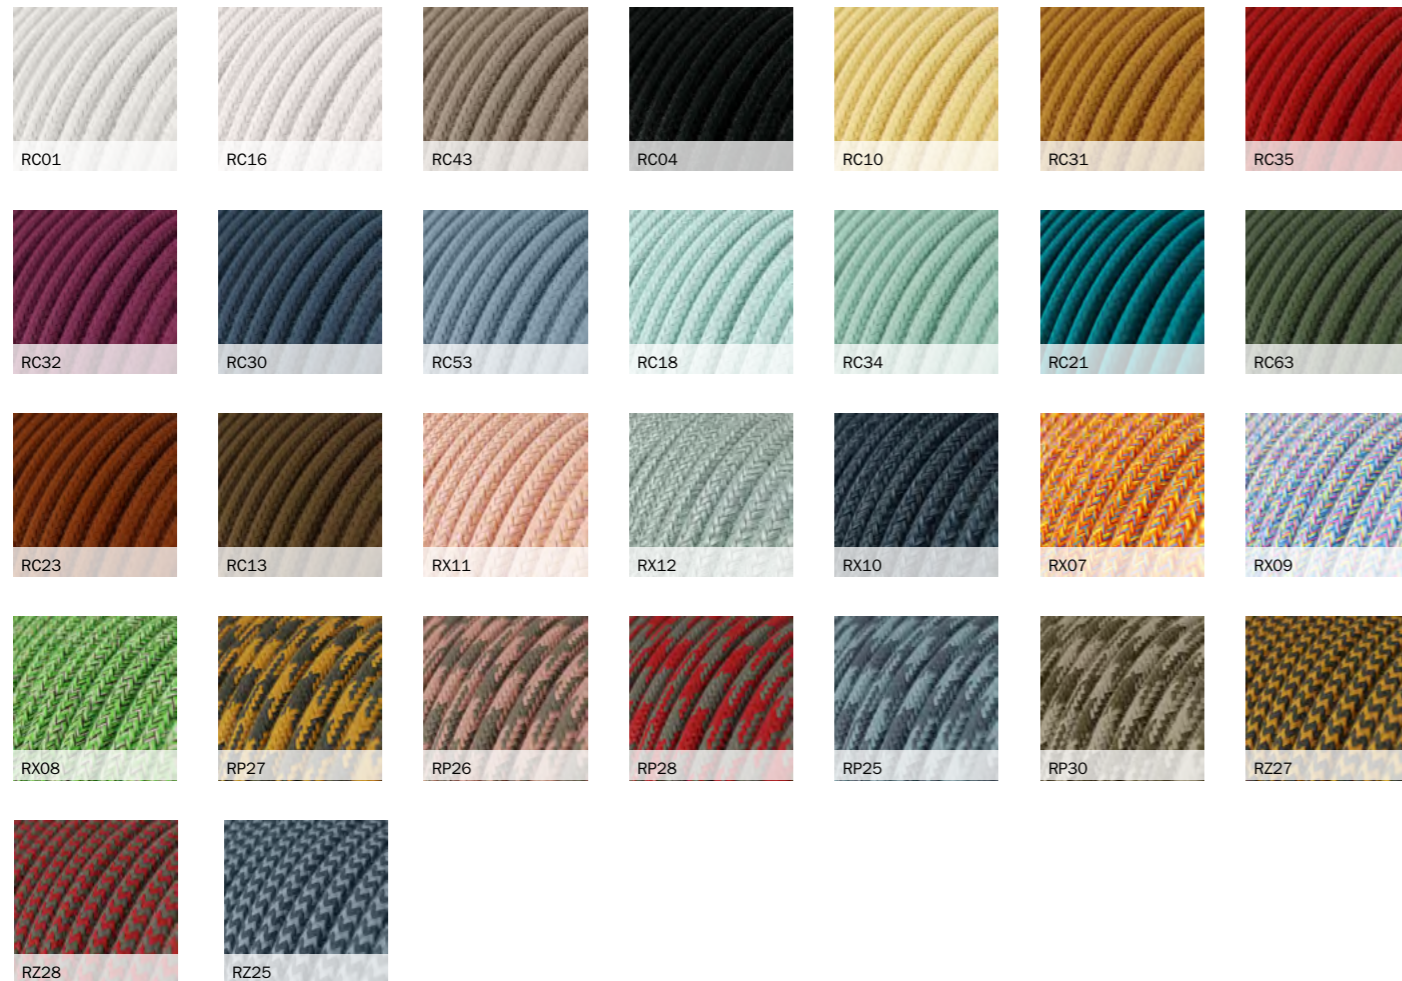

Round cotton cables

Our cotton cables come in both pastel colours and warm tones. Cotton has a natural look and matches cozy and minimal environments. Ideal for those who prefer a “raw” feeling.

Specifications:

H03VV-F 300/300V_{AC} 2x0,75mm² or 3x0,75mm²

Flex Round IMQ-HAR Cable DOUBLE INSULATION under textile braid.

Standard reference: EN 50525-2-1.1, Low Voltage European Directive N° 2014/35/EU, IMQ-HAR approval No. A0643, DoP No. 0008.

Diameter: 6,2mm 2x0,75mm² or 6,6mm 3x0,75mm²

The cable is sold by the meter, multiple orders will be delivered in one piece up to a maximum of 50 meters in length.

UL listed 3 cores AWG18 cable is also available

MADE IN ITALY

IEMMEQU <HAR>
N° A0643, DoP N° 0008