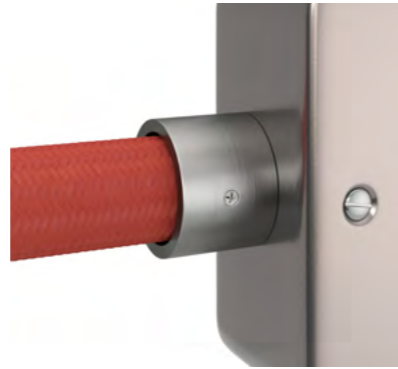

Creative-Tube accessories

Discover all the amazing possibilities offered by Creative-Tubes and take the time to discover the accessories that best serve your creativity.

TERM3ZI