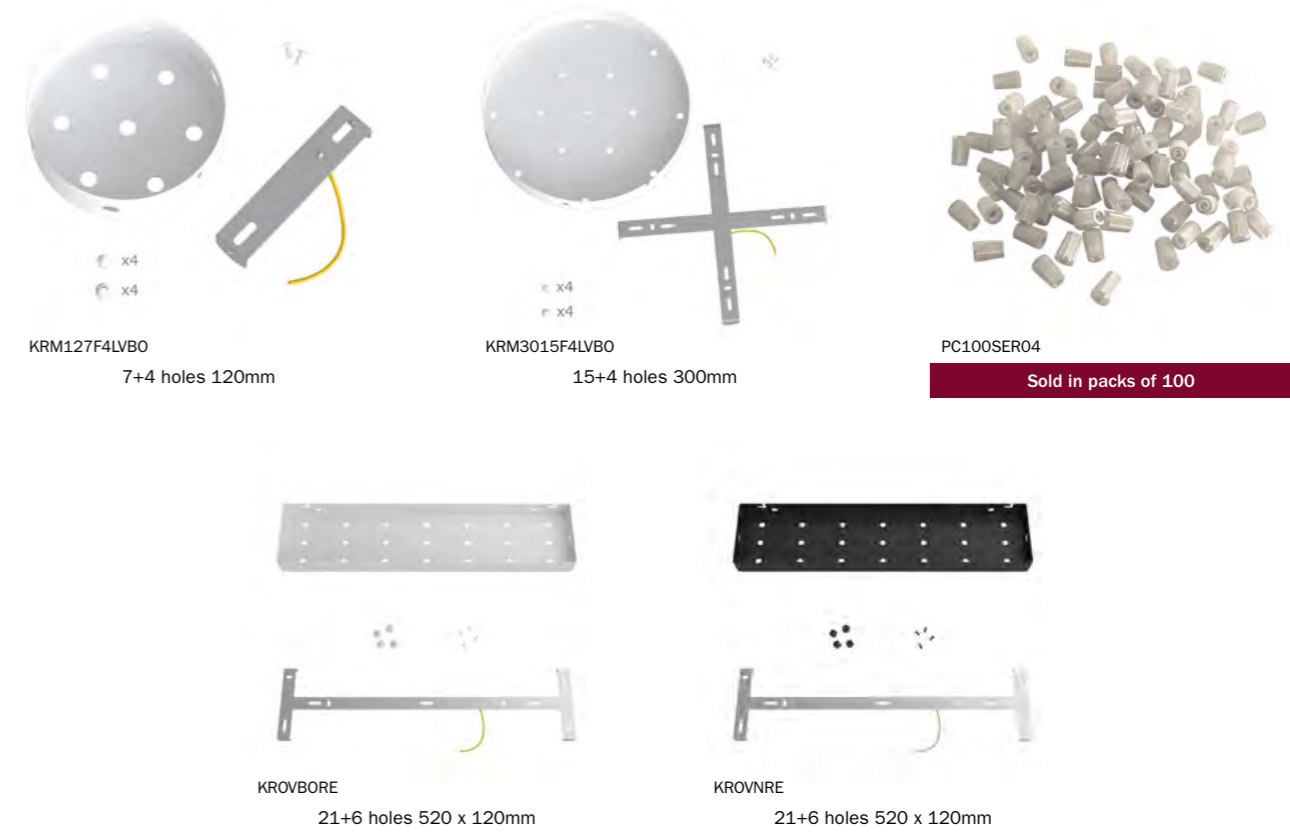

Components

Compose your Rose-One system with these special components. The metal ceiling roses are the base of Rose-One System They are available in 4 versions, each one suitable for the different shapes and sizes of the Rose-One covers. While the special transparent cable clamps are designed to be hidden.