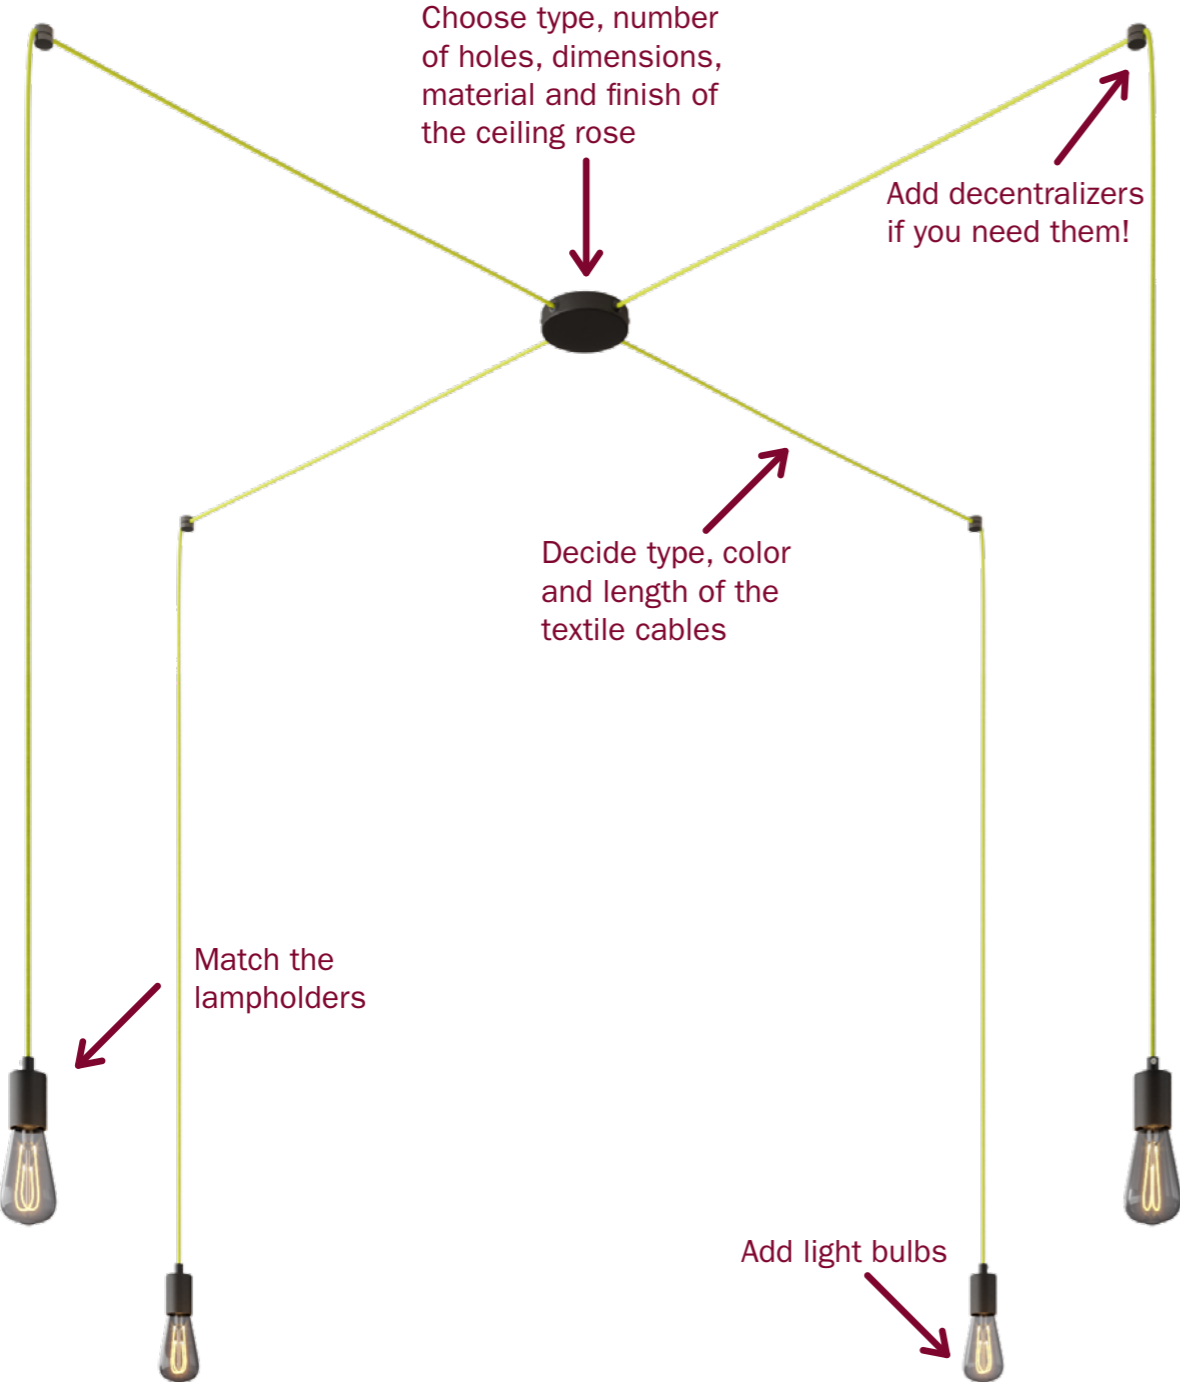

Decide type, color and length of the textile cable

Match the lampholder

Select the light bulb

Select the lampshade

MULTI-PENDANT

MULTI-PENDANT WITH LAMPSHADES

Choose type, number of holes, dimensions, material and finish of the ceiling rose