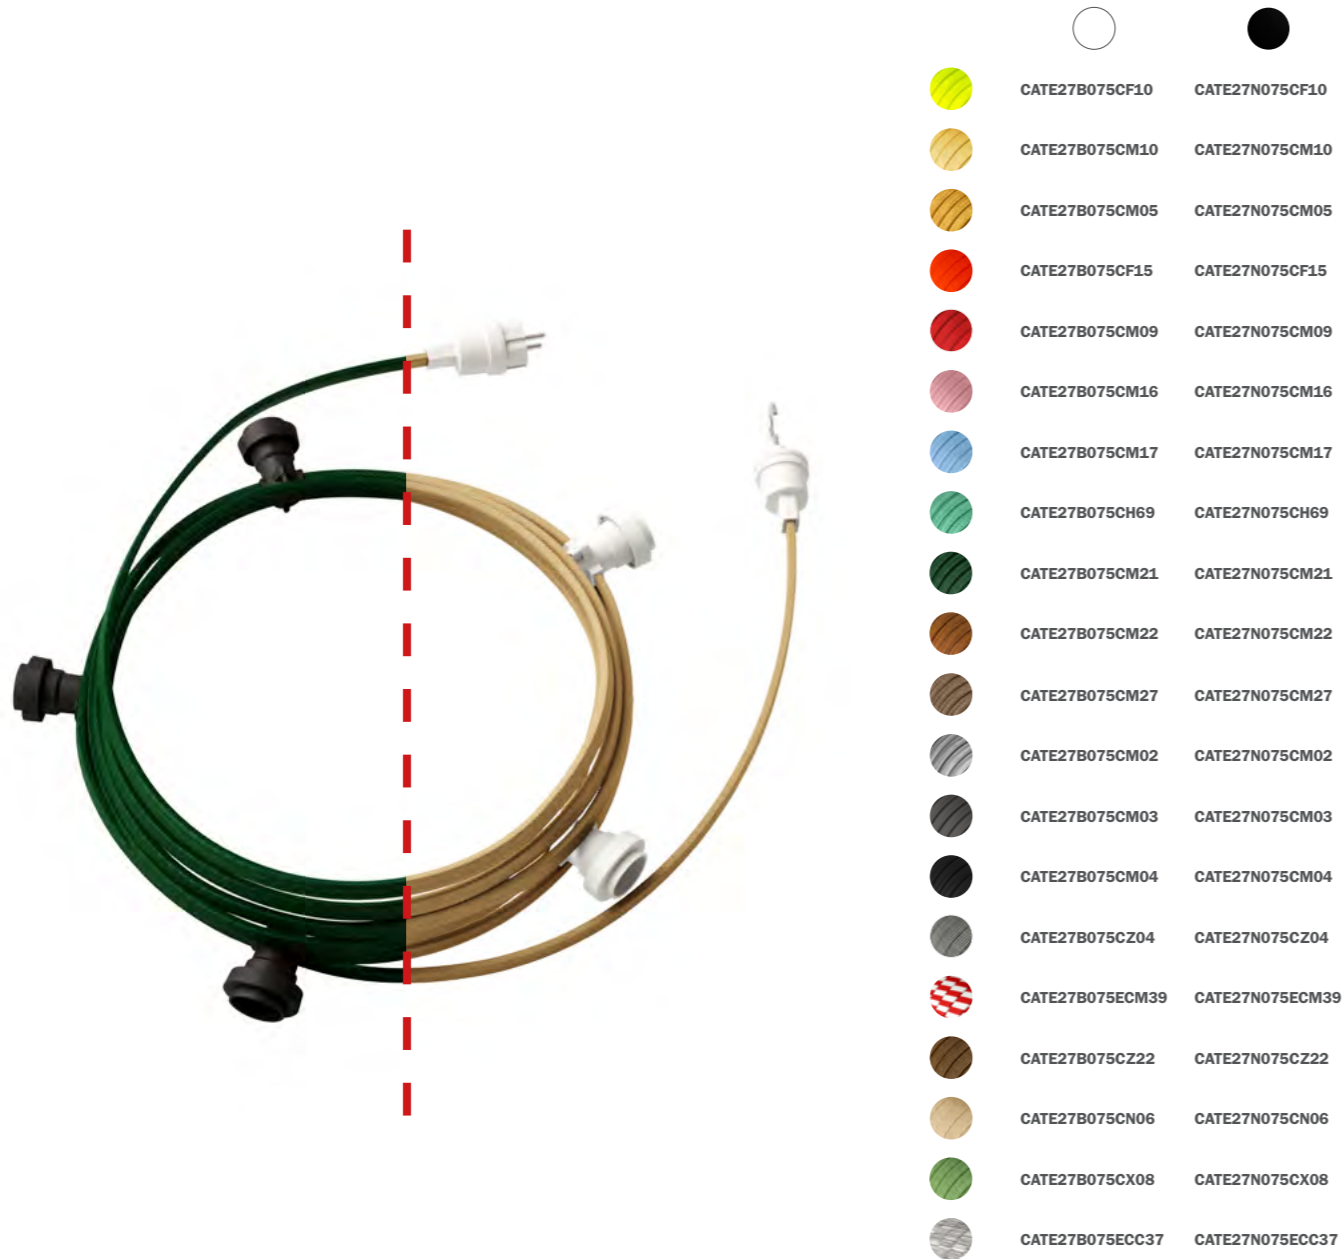

String light accessories

Schuko Plugs, hooks, junctions, lamp holders: everything you need to complete your string light and illuminate gardens, gazebos and terraces.

Plug

SPCATFRN

Hook

TERGCATN

Lampholder

PLC27TPN19

Lampholder for lampshades

PLC27PNTF

Junction box

CON01

Wal fairlead

PC10FCATM01

Lumet Complete Kits

Ready-to-use Lumet string lights are ideal for lighting outdoor spaces such as gardens, terraces, and gazebos with a solution that is simple to install and to remove. The kits offer a complete solution, available in different lengths and colors.

7,5 mt Lumet String Light Kit

This Kit is composed of 7,5m Lumet String Light of the chosen color, 5 E27 Lamp Holders, 1 Hook and 1 Schuko Plug. These string light kits can be purchased with both black or white components.

12,5 mt Lumet String Light Kit

This Kit is composed of 12,5m Lumet String Light of the chosen color, 10 E27 Lamp Holders, 1 Hook and 1 Schuko Plug. These string light kits can be purchased with both black or white components.