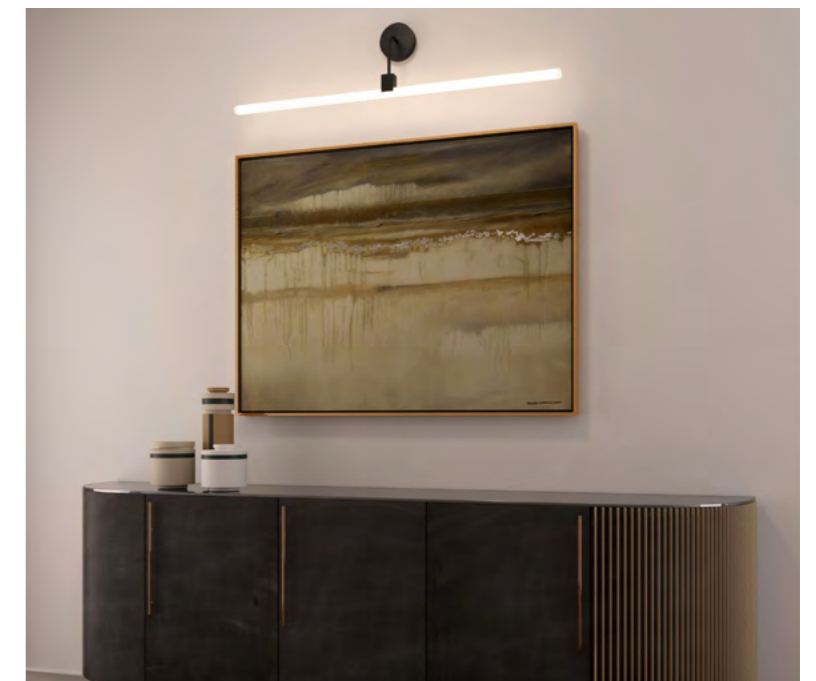

L 79mm, H 51mm