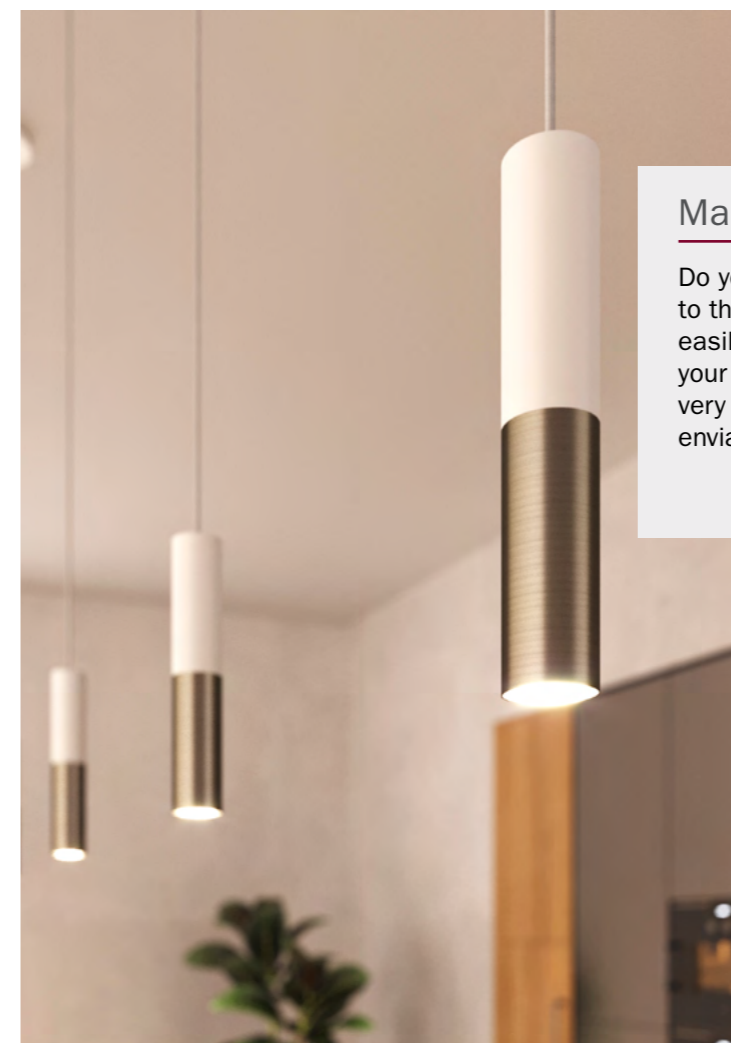

E14, L 60mm, H 153mm

Make it double!

Do you want to connect multiple Tub E14 serially? Thanks to the Tub E14 connection accessory kit, you will be able to easily connect as many lampshades as you want, creating your very own customised lighting solution! Tub-E14 is a very versatile lighting solution, allowing you to create an enviable atmosphere to improve your interior design.

- K2SPOTME14VBOTIS
- K2SPOTME14VB0OTS
- K2SPOTME14VBORAS
- K2SPOTME14VNTIS
- K2SPOTME14VNOTS
- K2SPOTME14VNRAS