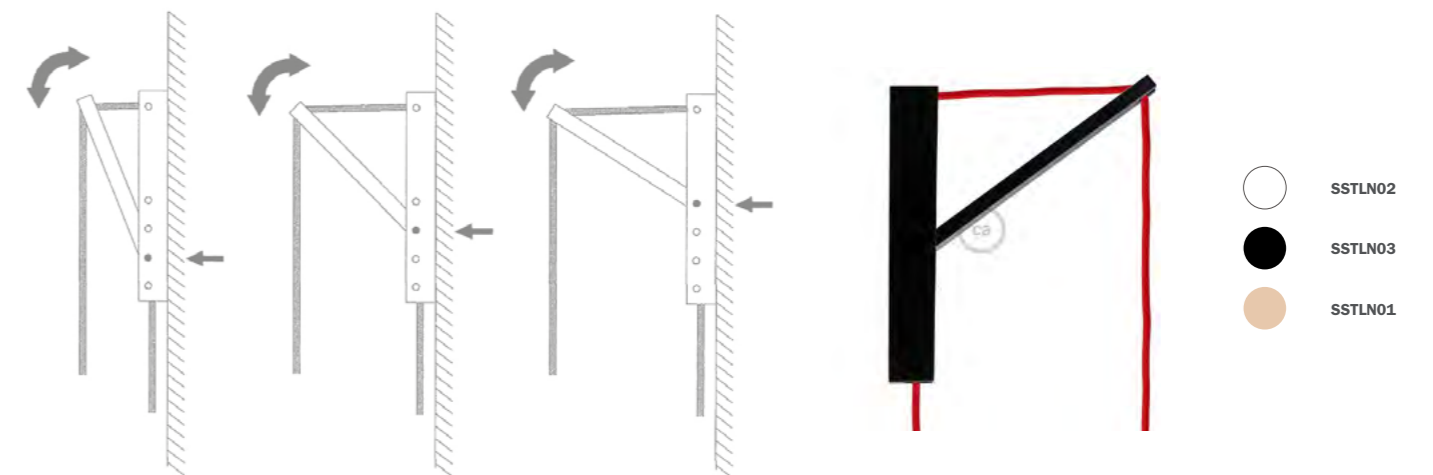

Small things can make a difference: among our accessories you will find all the special components which can make your lamp 100% unique.

Pinocchio

Pinocchio is Creative Cables adjustable wall mount for pendant lamp: it is made in Italy out of 100% beechtree wood and it can be polished or painted as desired. The cable doesn't go through any holes, it is wrapped around ridged wooden supports at each end: we strongly recommend you to use it with Snake, Snake for lampshades and SnakeBis. Pinocchio makes it possible to hang a lamp onto a wall, even with a lampshade with a 50cm maximum diameter and a 3,365 kg maximum weight.

Pinocchio can also be adjusted at three different heights.

ACCESSORIES AND FIXTURES

Archet(To)

Archet(To) is Creative-Cables patented and Made in Italy solution to create a suspended lamp that can be hung onto a wall, even with a lampshade with a 70cm maximum diameter and a 3,365 kg maximum weight: Archet(To) bends according to the weight it is bearing, it has a light structure in transparent polycarbonate and can be used with Snake, Snake for lampshades and SnakeBis.