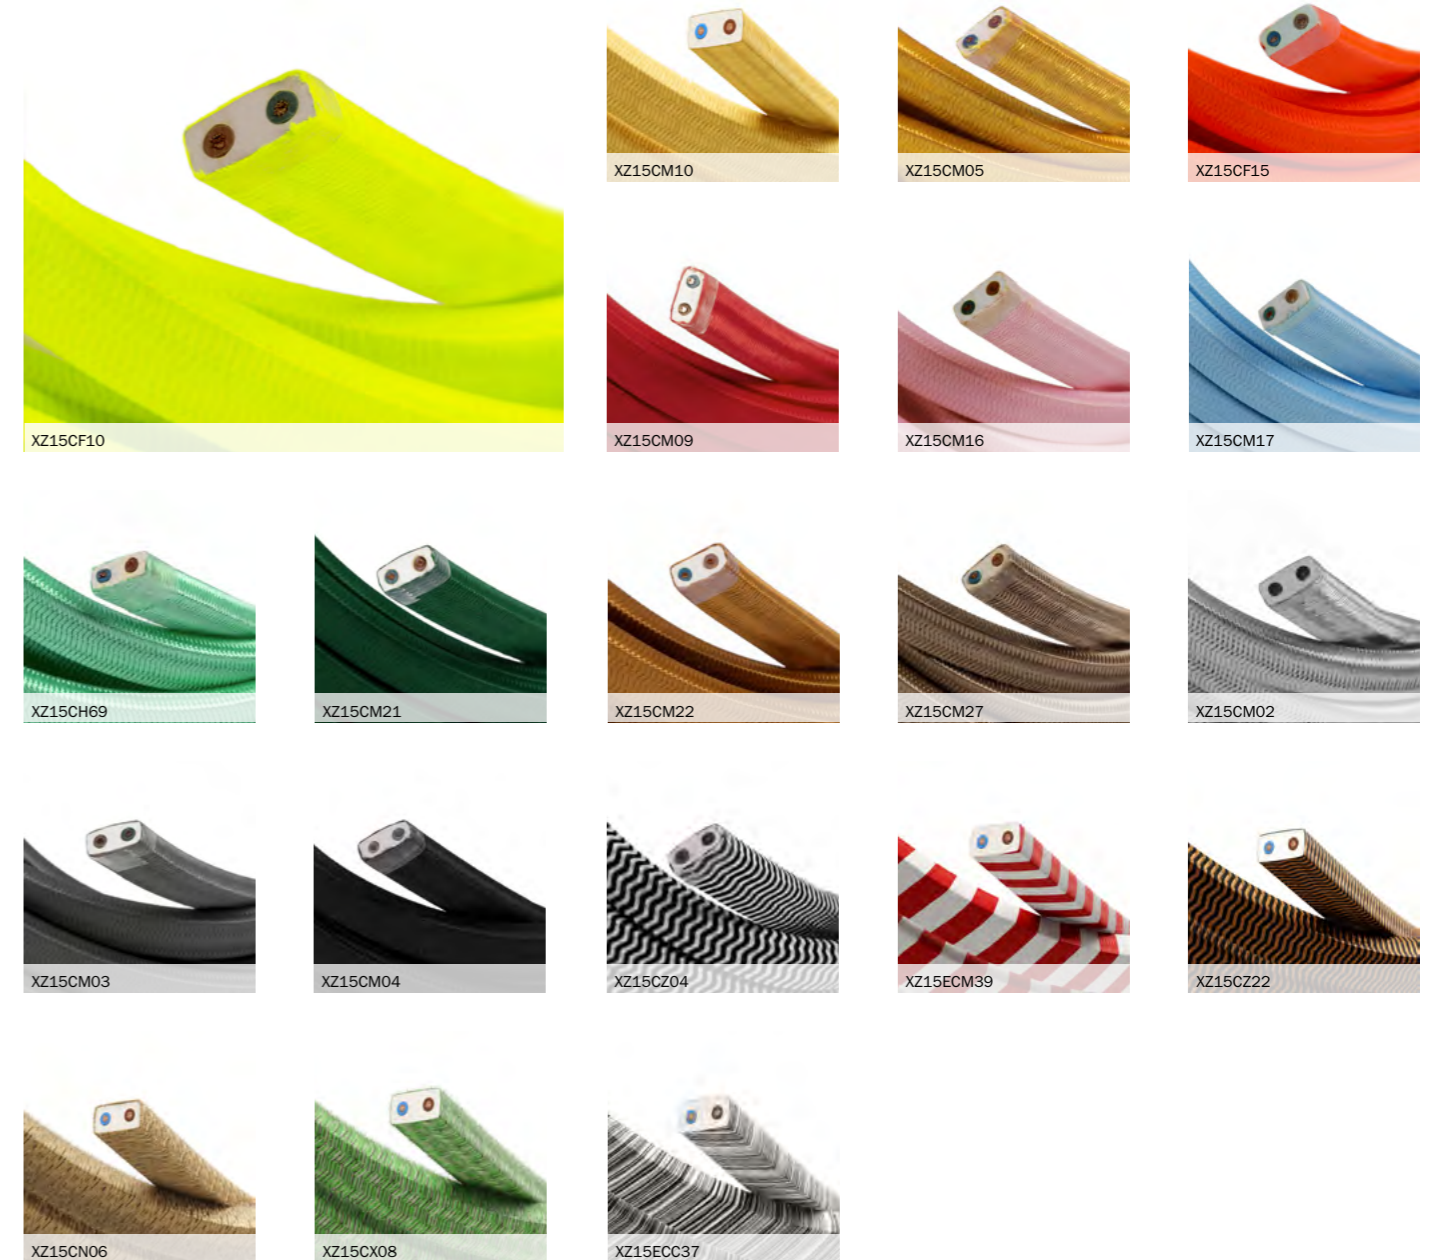

Components

All components are wooden and 100% Italian made, you can paint, varnish or leave the wood natural to suit your needs and creative projects.

Canopy

- ☐ RLCAT02
- ☐ RLCAT03
- ☐ RLCAT01

H 70mm, Ø 80mm

Lampholder

- ☐ BLCAT02
- ☐ BLCAT03
- ☐ BLCAT01

E27, H 70mm, Ø 50mm

Oval canopy

- ☐ RLCAT12
- ☐ RLCAT13
- ☐ RLCAT11

H 40mm, L 110mm, P 80mm

Wall fairlead

- ☐ PASLCAT02
- ☐ PASLCAT03
- ☐ PASLCAT01

H 40mm, Ø 50mm

Oval canopy with central hole

- ☐ RLCAT32
- ☐ RLCAT33
- ☐ RLCAT31

H 40mm, L 110mm, P 80mm

Terminal block

- ☐ TLCAT02
- ☐ TLCAT03
- ☐ TLCAT01

H 40mm, Ø 50mm

Fermaluce

- ☐ RLCAT32SPOT
- ☐ RLCAT33SPOT

Lampholder for lampshades

- ☐ RLCAT33SPOT

E27

Flat cables

Specifications:

H05RNH2-F 300/500VAC Rectangular flat shaped 2x1,5mm² cable

Standard reference: EN 50525-2-82 and IEC 60245.

The cable is sold by the meter, multiple orders will be delivered in one piece up to a maximum of 25 meters in length.