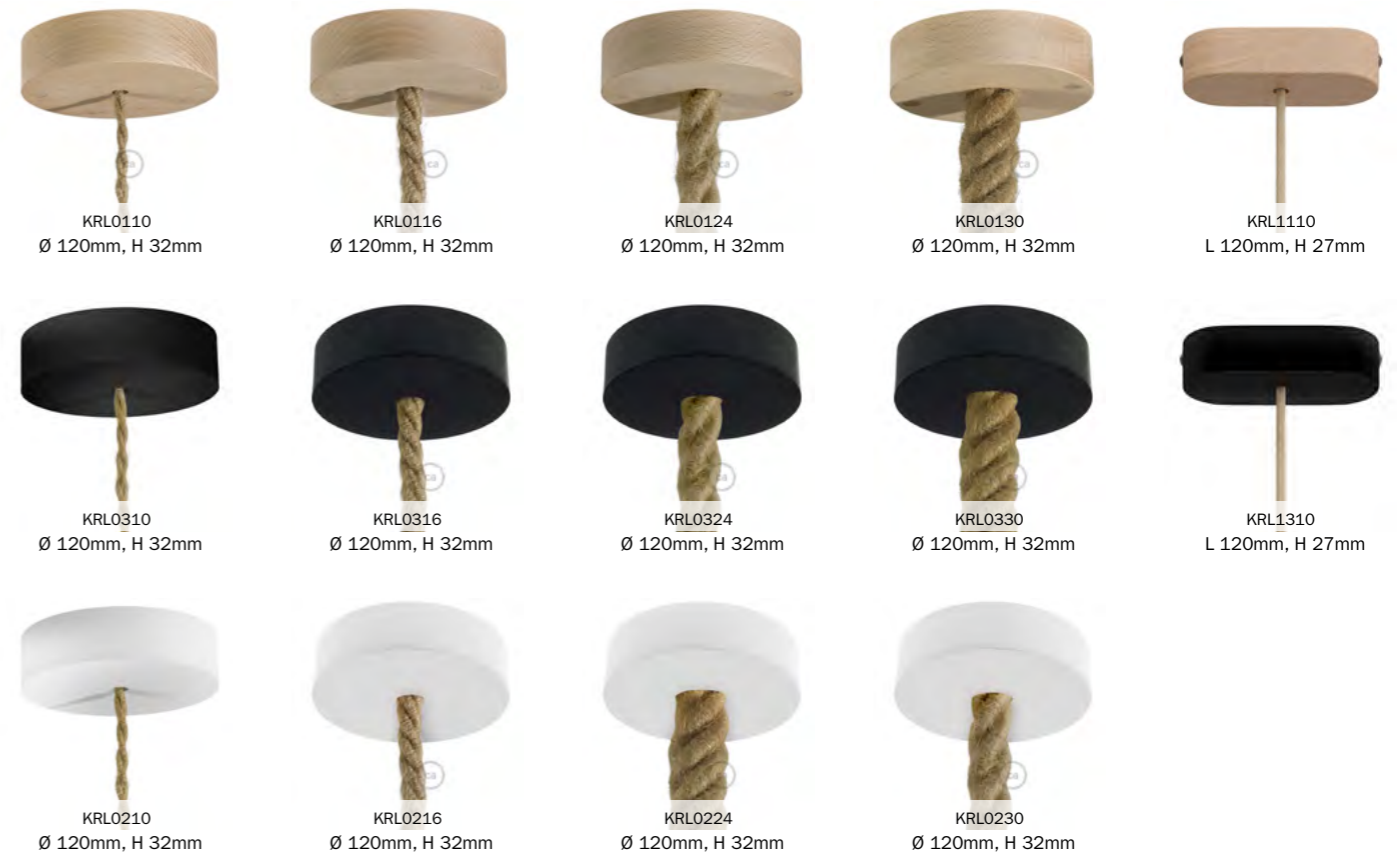

KRM12FC2LRAS
1 hole + 2-side holes Ø 120mm H 25mm

KRM12FC2LRASTERM
1 hole + 2-side holes Ø 120mm H 25mm

KRM12SF4LRAS
4-side holes Ø 120mm H 25mm

KRM57FCRASTERM4
1 hole with 70mm cable clamp 120mm H 25mm

KRM57FCRASTERM5
1 hole with 150mm cable clamp 120mm H 25mm

Metal painted ceiling rose

These colourful and cup shaped ceiling roses will give that pop twist to your ceiling light.

Ø 50mm, H 50mm

- 25902
- 25909
- 25900
- 25905

Italian woodworking craftsmanship,
natural simplicity that never goes out of style.

Wood ceiling roses

Specifically designed for our rope cables and offered in three basic colours, they are extremely versatile: natural wood can be painted or polished as desired. Each ceiling rose has a matching wooden lamp holder.