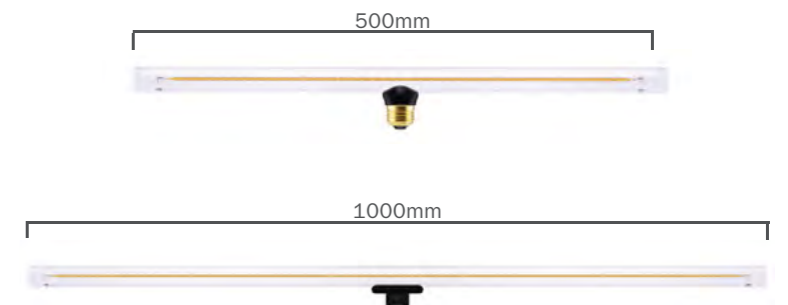

Linear - E27

	500mm	1000mm
	SEG50218 12 W - 600 Lm	SEG50219 13 W - 780 Lm