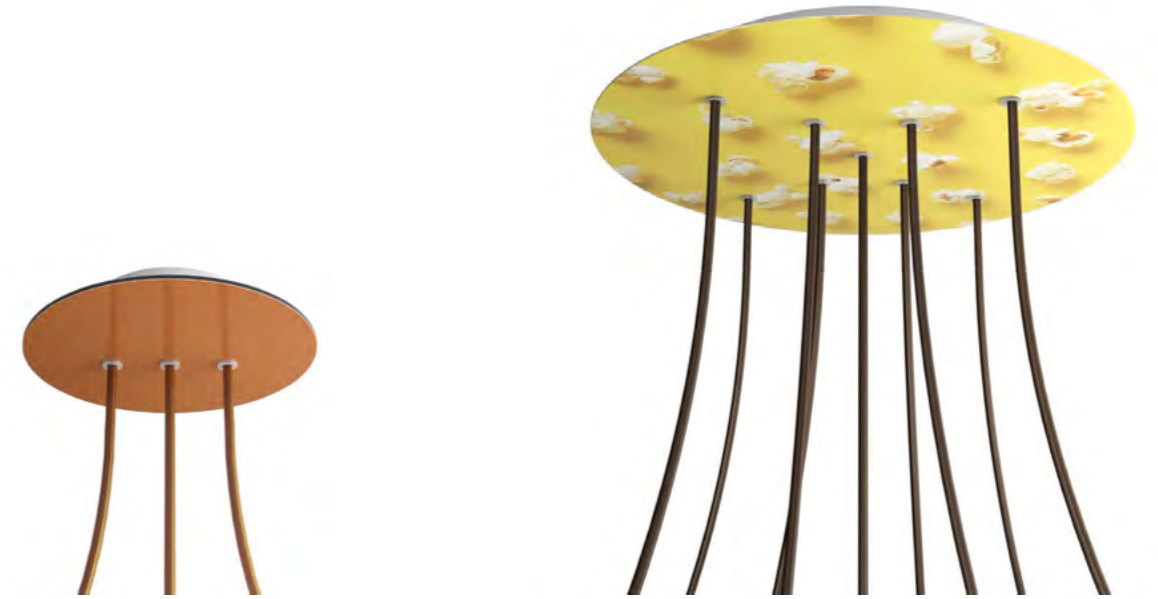

HOW TO COMPOSE THE PRODUCT CODE