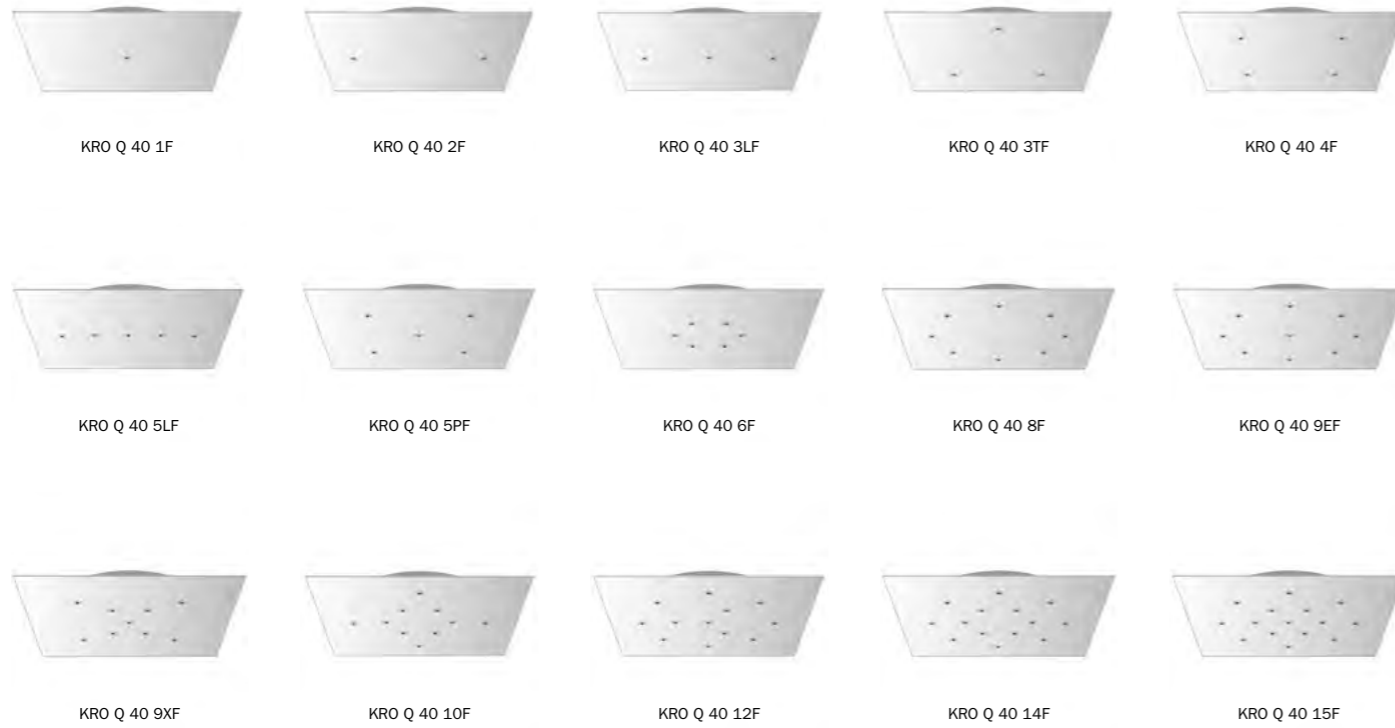

Round small 200mm

Round large 400mm

HOW TO COMPOSE THE PRODUCT CODE

KRO R 20 3LF 108
 Rose-One kit Round Ø holes decoration

KRO R 40 5F 204
 Rose-One kit Round Ø holes decoration

Square small 200mm

Square large 400mm