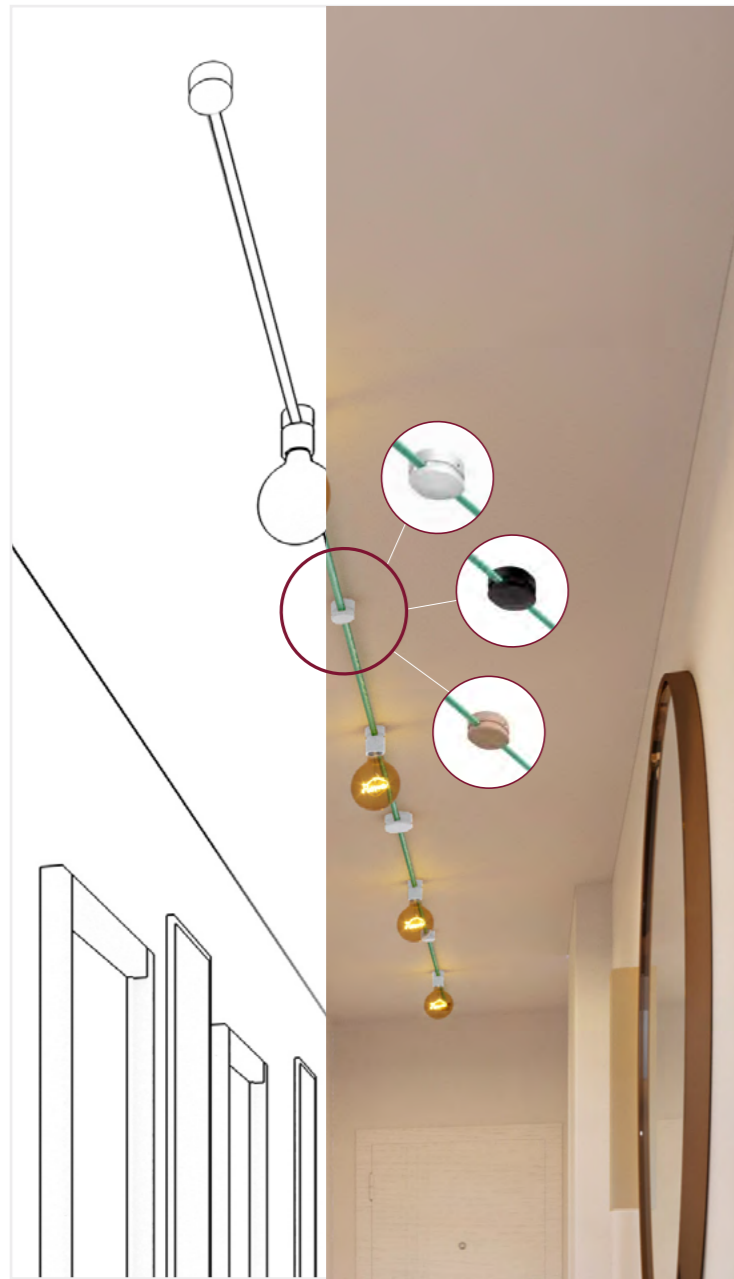

Cable length: 3mt

Components included: 1 canopy, 2 lamp holders E27, 1 wall fairlead, 1 terminal block.

Linear kit

The Linear kit has been designed to help you re-create a simple design that is perfect for illuminating a hallway with lateral electrical connection. The kit is available in multiple versions: choose the color of the cable and of the components to best suit your design needs. It is composed of 5m of cable, 1 round canopy, 3 lamp holders E27, 2 wall fairleads and 1 terminal block.

Cable length: 5mt

Components included: 1 canopy, 3 lamp holders E27, 2 wall fairlead, 1 terminal block.

Symmetric kit

The Symmetric kit has been designed to help you re-create a simple design that is perfect to illuminate a hallway with central electrical connection. The kit is available in multiple versions: choose the color of the cable and of the components to best suit your design needs. It is composed of 5m of cable, 1 oval canopy, 4 lamp holders E27, 2 wall fairleads and 2 terminal block.