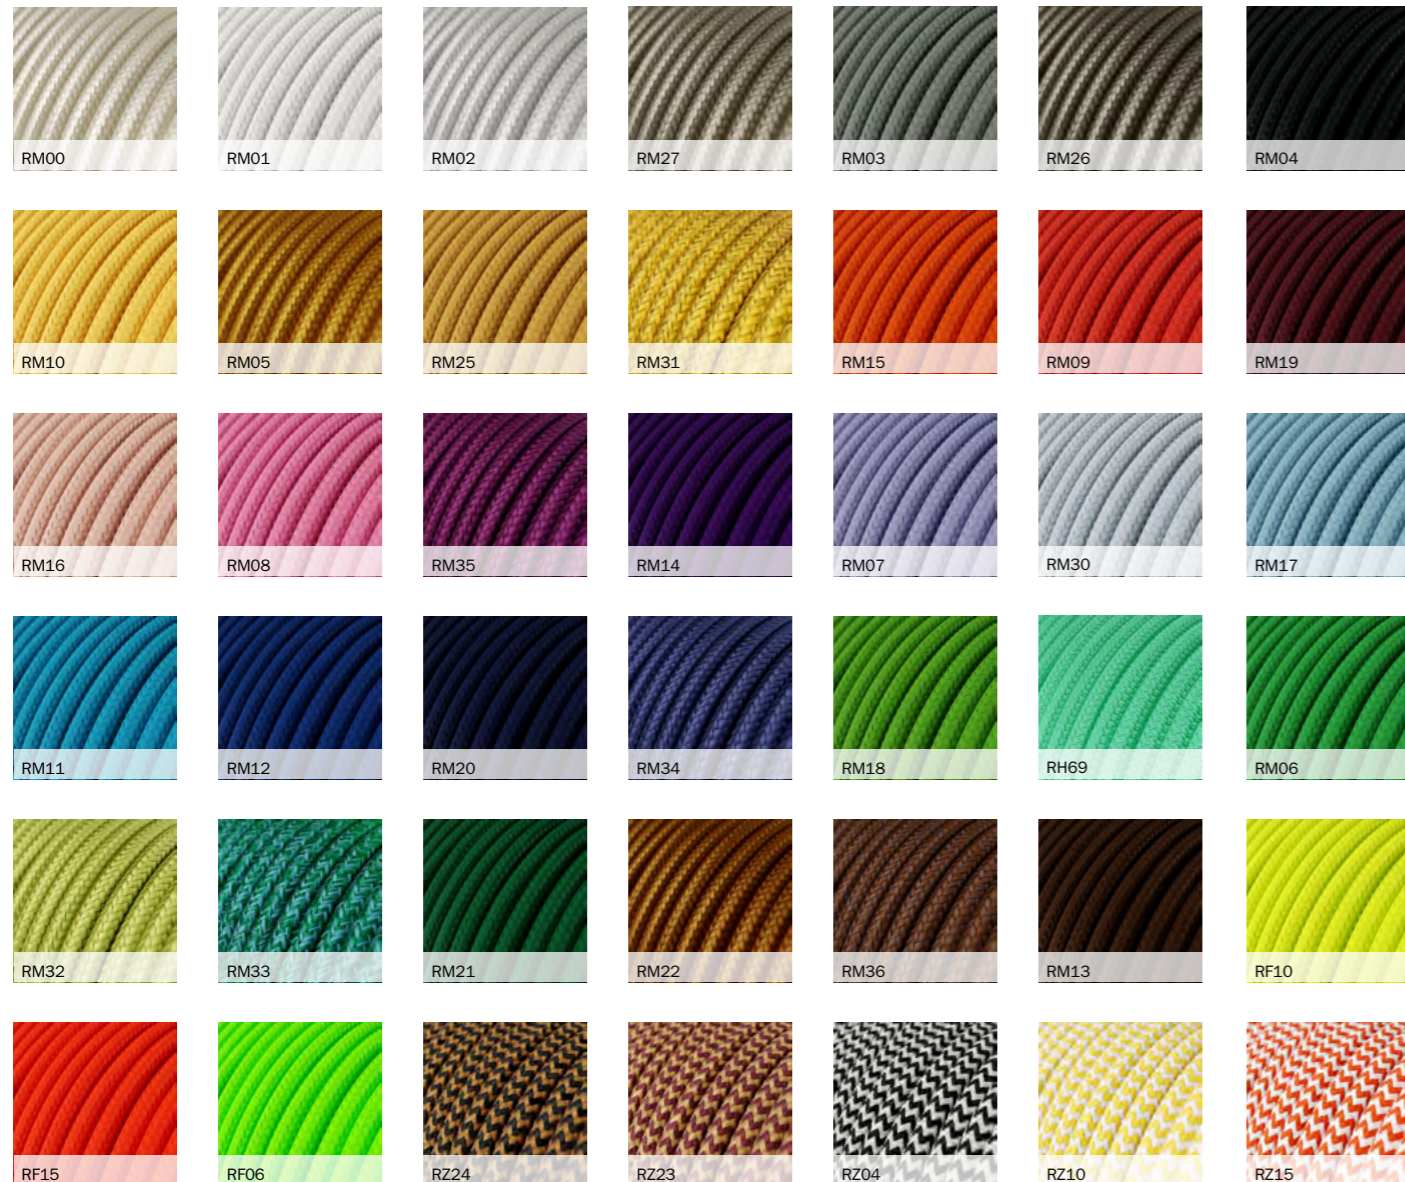

LIGHTING CABLES

More than 150 colours, patterns, textures and surface effects for different uses, tastes or designs. Choose among the offered styles (round, twisted, nautical, large section or flat) to select what best suits your lighting project: they are incredibly flexible, because we use high quality PVC to avoid bulges or wrinkles. All of our lighting cables are IMQ-HAR certified, the highest quality standard in Europe. Every single product is designed and Made in Italy.

Round silk-effect cables

Silk-effect cables have a bright solid finish, which is elegant yet informal. Shiny as silk, they can bring colour wherever needed.

Specifications:

H03VV-F 300/300Vac 2x0,75mm² or 3x0,75mm²
Flex Round IMQ-HAR Cable DOUBLE INSULATION under textile braid.
Standard reference: EN 50525-2-11, Low Voltage European Directive N° 2014/35/EU,
IMQ-HAR approval No. A0643, DoP No. 0008.
Diameter: 6,2mm 2x0,75mm² or 6,6mm 3x0,75mm²
The cable is sold by the meter, multiple orders will be delivered in one piece up to a maximum of 50 meters in length.
UL listed 3 cores AWG18 cable is also available
MADE IN ITALY

IEMMEQU <HAR>
N° A0643, DoP N° 0008

	2x0.75	3x0.75		2x0.75	3x0.75		2x0.75	3x0.75
	XZ2RM00	XZ3RM00		XZ2RM17	XZ3RM17		XZ2RZ10	XZ3RZ10
	XZ2RM01	XZ3RM01		XZ2RM11	XZ3RM11		XZ2RZ15	XZ3RZ15
	XZ2RM02	XZ3RM02		XZ2RM12	XZ3RM12		XZ2RZ09	XZ3RZ09
	XZ2RM27	XZ3RM27		XZ2RM20	XZ3RM20		XZ2RZ08	XZ3RZ08
	XZ2RM03	XZ3RM03		XZ2RM34	XZ3RM34		XZ2RZ07	XZ3RZ07
	XZ2RM26	XZ3RM26		XZ2RM18	XZ3RM18		XZ2RZ11	XZ3RZ11
	XZ2RM04	XZ3RM04		XZ2RH69	XZ3RH69		XZ2RZ12	XZ3RZ12
	XZ2RM10	XZ3RM10		XZ2RM06	XZ3RM06		XZ2RZ06	XZ3RZ06
	XZ2RM05	XZ3RM05		XZ2RM32	XZ3RM32		XZ2RP04	XZ3RP04
	XZ2RM25	XZ3RM25		XZ2RM33	XZ3RM33		XZ2RP09	XZ3RP09
	XZ2RM31	XZ3RM31		XZ2RM21	XZ3RM21		XZ2RT14	XZ3RT14
	XZ2RM15	XZ3RM15		XZ2RM22	XZ3RM22		XZ2RT41	XZ3RT41
	XZ2RM09	XZ3RM09		XZ2RM36	XZ3RM36		XZ2RT94	XZ3RT94
	XZ2RM19	XZ3RM19		XZ2RM13	XZ3RM13		XZ2RX04	XZ3RX04
	XZ2RM16	XZ3RM16		XZ2RF10	XZ3RF10		XZ2RX01	XZ3RX01
	XZ2RM08	XZ3RM08		XZ2RF15	XZ3RF15		XZ2RX00	XZ3RX00
	XZ2RM35	XZ3RM35		XZ2RF06	XZ3RF06		XZ2RX03	XZ3RX03
	XZ2RM14	XZ3RM14		XZ2RZ24	XZ3RZ24		XZ2RX05	XZ3RX05
	XZ2RM07	XZ3RM07		XZ2RZ23	XZ3RZ23			
	XZ2RM30	XZ3RM30		XZ2RZ04	XZ3RZ04