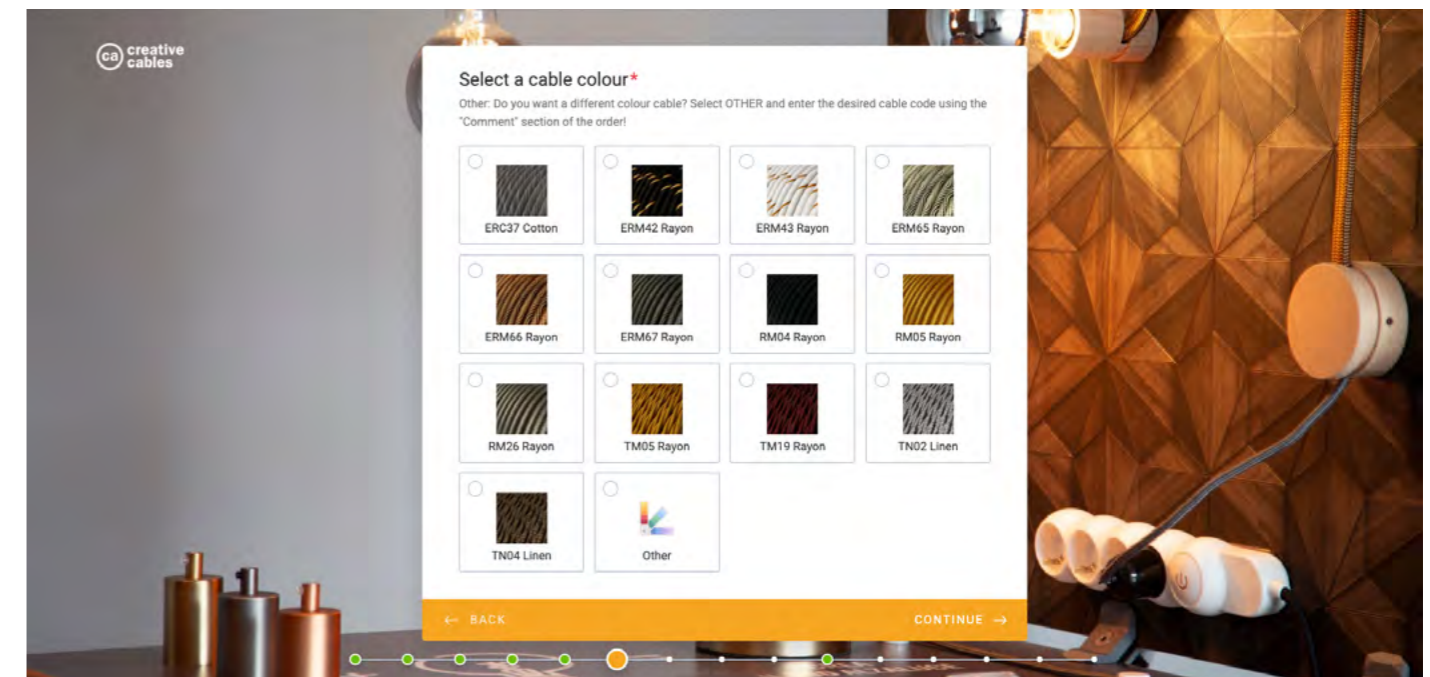

CREATIVE-BOX VER. 2 - OUTDOOR

The Creative-Box - creative box outdoor

The Creative-Box focuses on our outdoor lighting solutions:

Featuring EIVA, the world's first IP65 waterproof wireable lamp holder, and the cool collection of outdoor decorative lighting it powers.

Lumet, the festoon string lighting installation that allows you to hang the lights where you need them and populate with the stylish E27 light bulbs of your choice.

ADVANTAGES OF CREATIVE BOXES

STANDALONE IN-SHOP DISPLAY

The Creative-Box puts a specific style or mood from the Creative-Cables catalogue on show in a stylish 115cm x 75cm x 235cm self-contained box.

ORDER CONFIGURATOR

Creative Boxes come with an intuitive configurator that runs on a mobile phone or tablet allowing the shopkeeper to complete the sale with the customer, on the spot. The configurator quickly gives the customer a price for any variations desired in a matter of a few clicks.

NO NEED TO HOLD STOCK

Place the order with the customer, we prepare and send so the customer can pick up at the retail point within a few days.