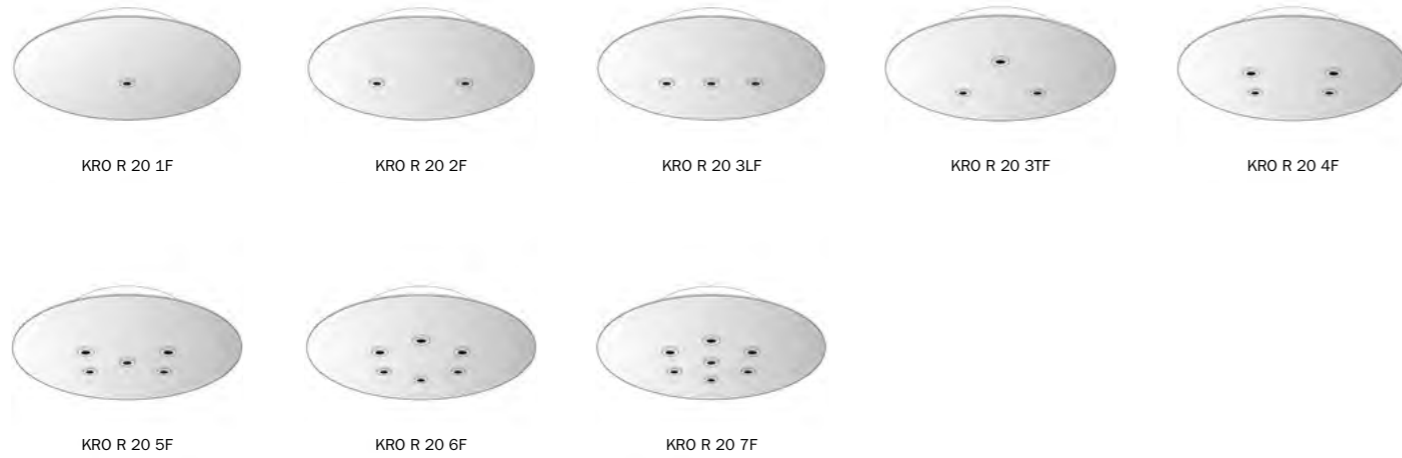

Rose-One Kits

For all our customers who like to create and design, being able to choose your ceiling rose for single or multi pendant lights just got a whole lot easier. Rose-One system comes in a wide variety of colors and design options. Look out for more options to come.

Round small 200mm