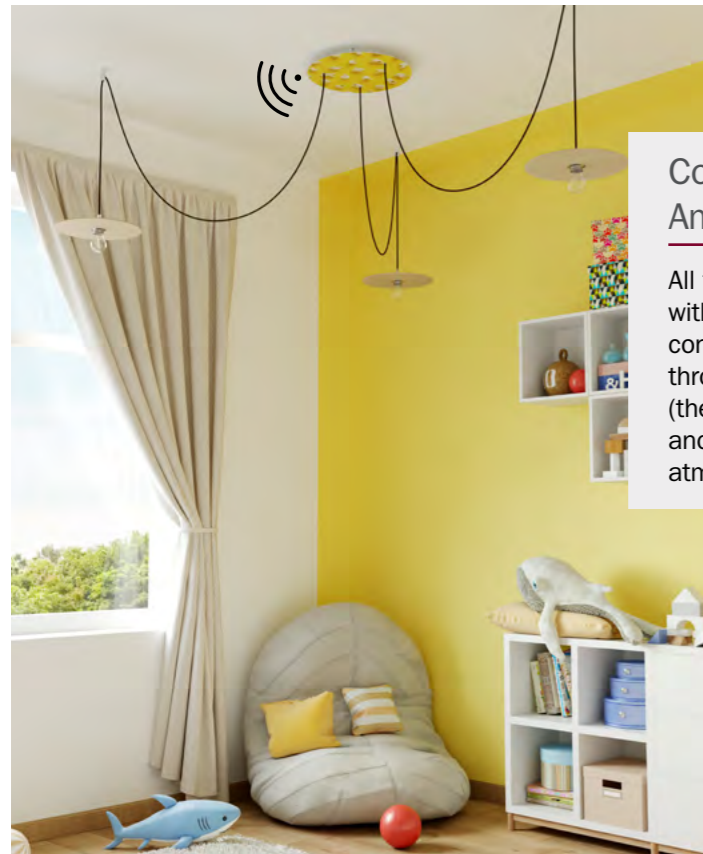

SMART HOME SYSTEM

Your Smart Light Style

What's a smart ceiling rose? The ideal solution for those who live in a smart home or for those who want to start taking their first steps in home automation making their home "intelligent". Have fun activating the chandelier with a simple voice command, turn on the lights of your home automatically at sunset, create custom scenes and atmospheres by inserting your lamp in a group of lights: make any wall or ceiling lamp in your home smart with Creative-Cables!

Compatible with Amazon Alexa and Google Home

All the Creative-Cables smart ceiling roses are equipped with an ON/OFF switch already wired and ready to be easily connected to your electrical system, they can be controlled through the Smart Life app or connected to a voice assistant (they are compatible with Amazon Alexa and Google Home) and help you create lighting groups for custom scenes and atmospheres.

Smart ceiling roses

A smart ceiling rose is the "connected" version of a lighting rose: it can be used to create remotely controllable pendant, wall or ceiling lamps using an App or voice assistants. Choose the size of the ceiling rose (classic or XXL), the number of holes you need to create your lamp (up to 14 pendants!) and the finish that best matches your interior design style and have fun creating your own connected lamp!