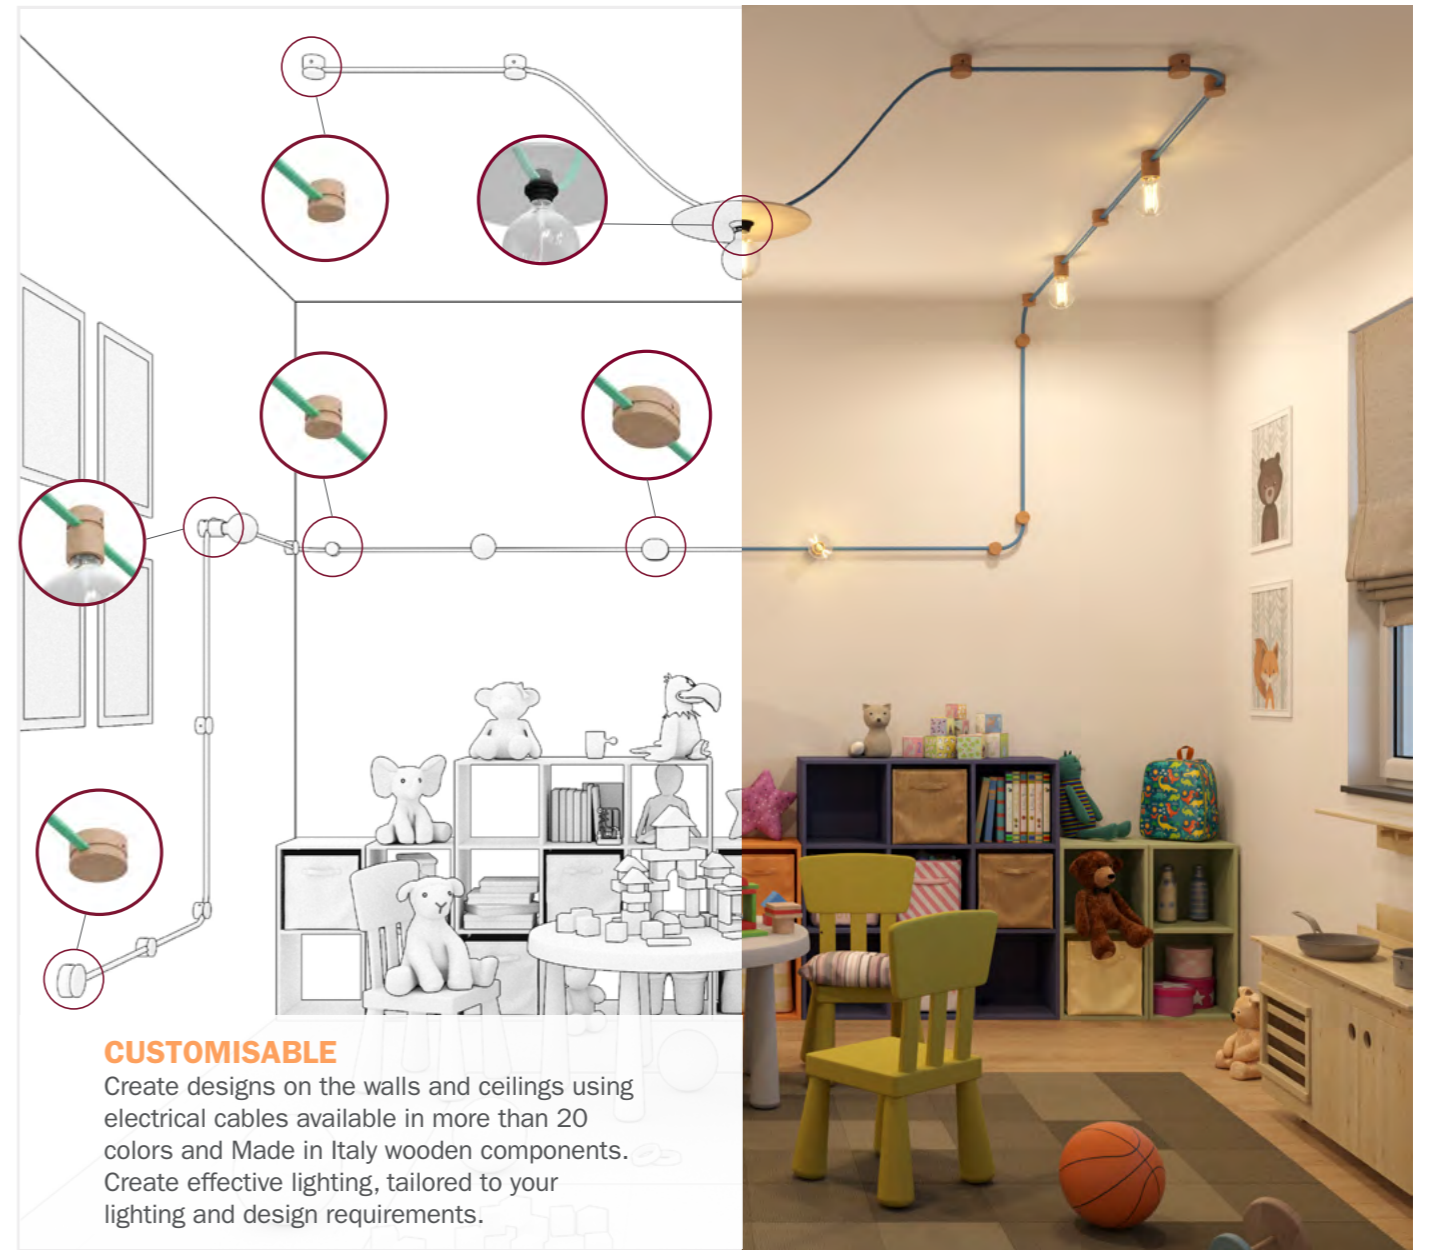

Ø max 300mm, cable lenght 5000mm

- PDENE50SM01PAM11VBL
- PDENE50SM04PAM11VNL
- PDENE50SX08PAM11VVL

Decorate and light up your walls with the FILÈ SYSTEM.

Filè is the Creative-Cables system designed to create wonderful wall or ceiling lighting solutions! Rectangular section cables covered in magnificent colours, high-quality wooden components Made in Italy: with Filè you can build a customized and 100% Creative lighting solution!

MADE IN ITALY.

IP44

FILÈ SYSTEM

EASY

Create an impressive lighting installation in just a few steps. Filè lets you forget about the difficulty and effort of wiring up a lamp holder!

CUSTOMISABLE

Create designs on the walls and ceilings using electrical cables available in more than 20 colors and Made in Italy wooden components. Create effective lighting, tailored to your lighting and design requirements.