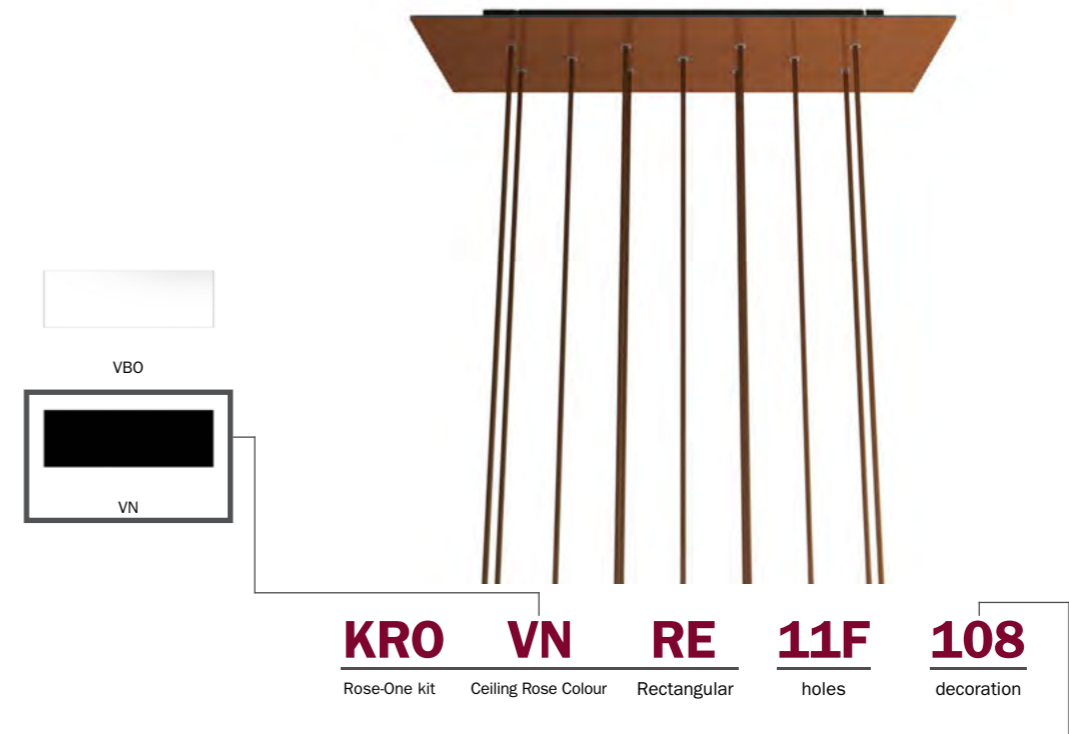

HOW TO COMPOSE THE PRODUCT CODE