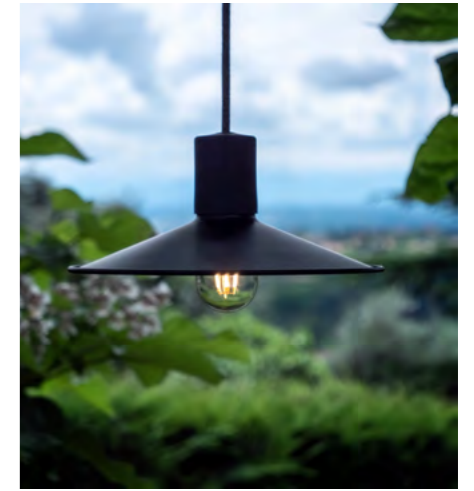

**creative
cables**

YOUR LIGHT STYLE

January 2021

YOUR
LIGHT STYLE

INDEX

LIGHTING CABLES	10
OUTDOOR CABLES	21
LARGE SECTION CABLES	22
ROPE CABLES	24
FLAT CABLES	26
CEILING ROSES	29
LAMP HOLDERS	47
CAGES AND LAMPSHADES	57
ACCESSORIES	69
ELECTRICITY	74
BULBS	79
SYSTEMS	97
EIVA SYSTEM	98
FILÉ SYSTEM	106
LUMET SYSTEM	114
SI4 SYSTEM	121
CREATIVE-TUBES SYSTEM	124
ROSE-ONE SYSTEM	130
SPOSTALUCE SYSTEM	145
MAGNETICO® SYSTEM	149
SMART HOME SYSTEM	152
LAMP	155
SINGLE PENDANT	156
SINGLE PENDANT WITH LAMPSHADE	158
MULTI-PENDANT	160
MULTI-PENDANT WITH LAMPSHADES	162
TABLE LAMPS	164
PLUG-IN LAMPS	166
CEILING AND WALL LAMPS	168
UFO UNCONVENTIONAL FLYING OBJECT	170
UFO COLLECTION "PEMBERLEY POND"	172
MINI-UFO COLLECTION "READING BALLSH*T"	173
ABOUT US	174
REASONS TO BECOME A B2B CUSTOMER	175
CREATIVE CABLES DISPLAY SOLUTIONS	176