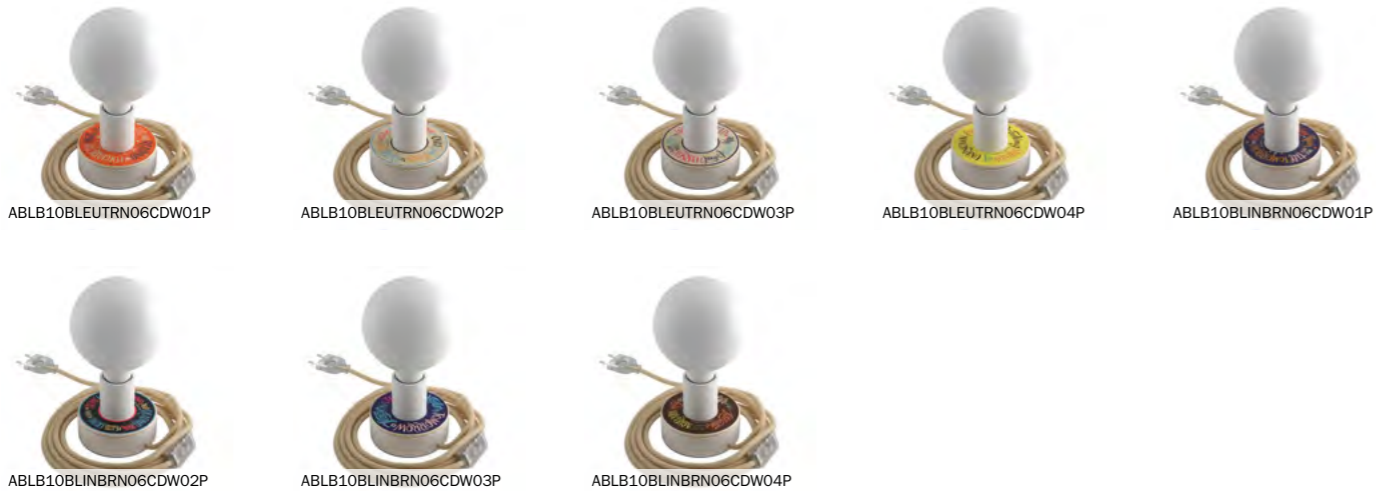

UFO and MINI-UFO

Ufo suspended, wall and table lamps

UFO and MINI-UFO, when equipped with the right accessories can be easily turned into 4 flying suspension lights. 4 flush lights or 8 table lamps: special attention has been given to the colours of cables, the lamp holders and the table base chosen to ensure the best aesthetic result.