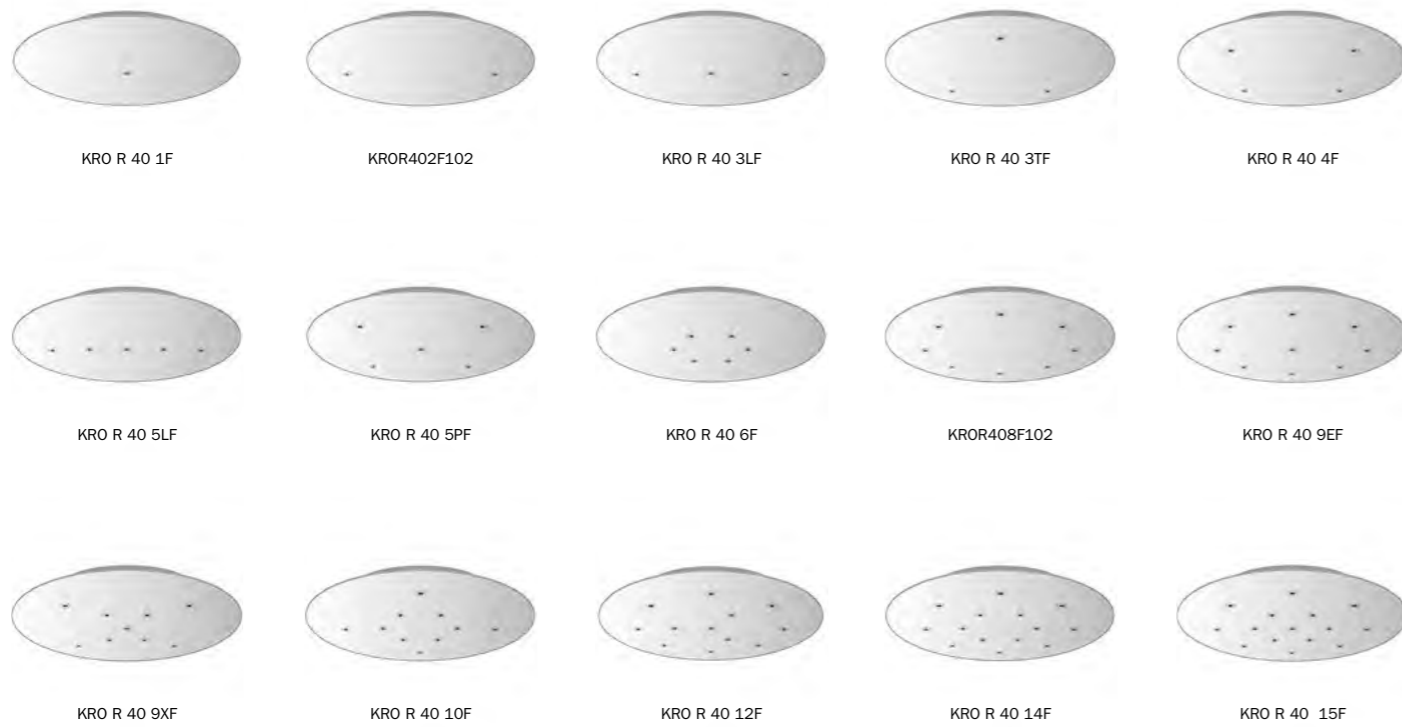

Round large 400mm