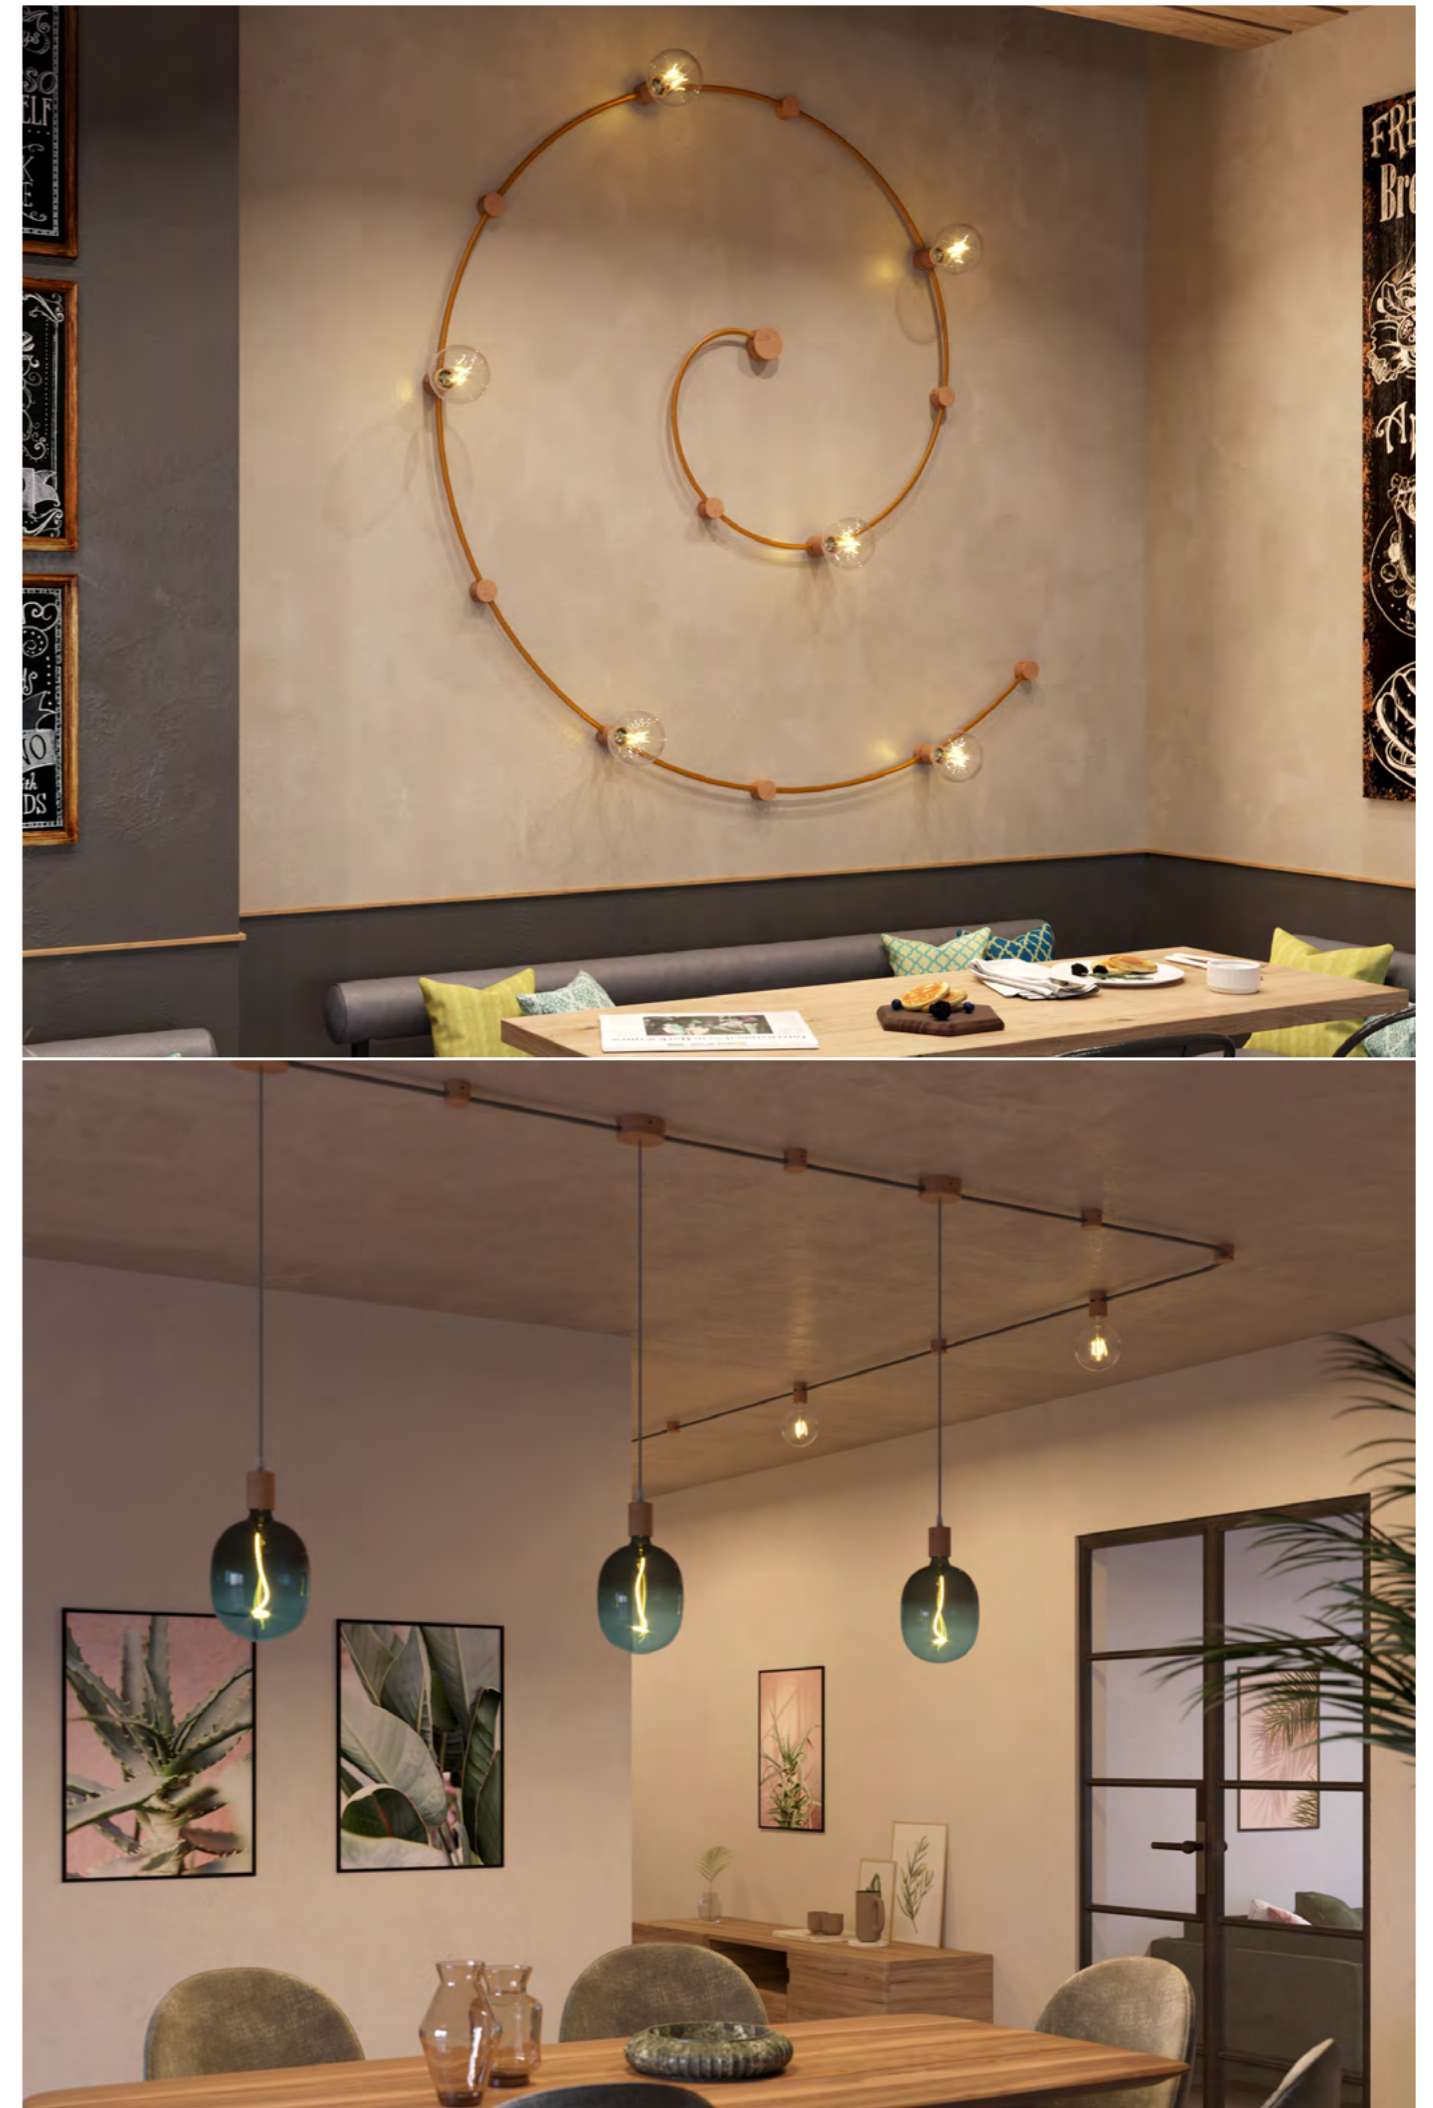

Cable length: 5mt

Components included: 1 canopy, 3 lamp holders E27, 2 wall fairlead, 1 terminal block.

Symmetric kit

The Symmetric kit has been designed to help you re-create a simple design that is perfect to illuminate a hallway with central electrical connection. The kit is available in multiple versions: choose the color of the cable and of the components to best suit your design needs. It is composed of 5m of cable, 1 oval canopy, 4 lamp holders E27, 2 wall fairleads and 2 terminal block.

Cable length: 5mt

Components included: 1 oval canopy, 4 lamp holders E27, 2 wall fairlead, 2 terminal blocks.

Create a unique atmosphere with the LUMET SYSTEM.
 Light up your outdoor spaces for a special evening with the colorful Creative-Cables string light systems.