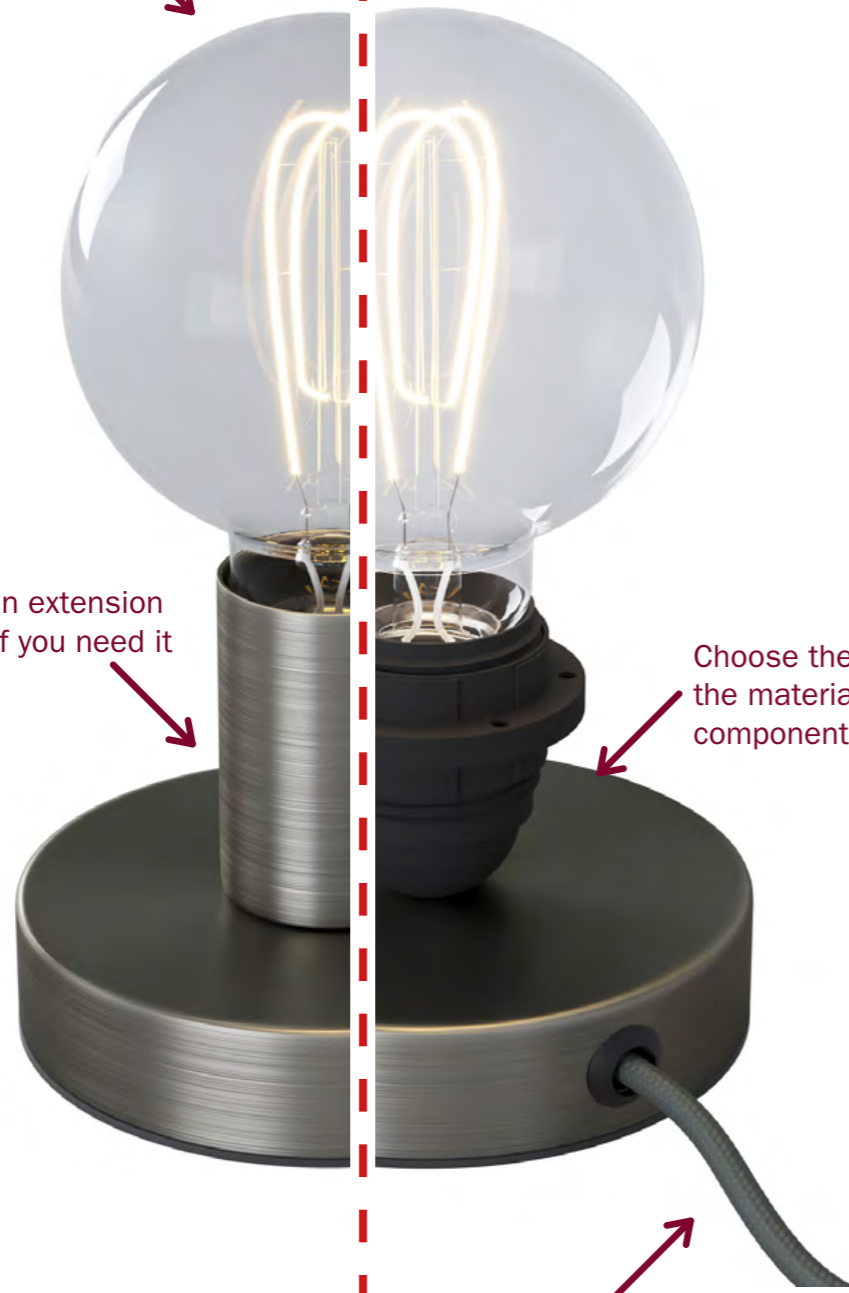

Decide type, color and length of the textile cable

Match the lampholder

Select the light bulb

Select the lampshade

MULTI-PENDANT

MULTI-PENDANT WITH LAMPSHADES

Choose type, number of holes, dimensions, material and finish of the ceiling rose

Decide type, color and length of the textile cables

Match the lampholders

Add light bulbs

Select the lampshades

TABLE LAMPS

Match the bulb that you prefer or add a lampshade

Add an extension pipe if you need it