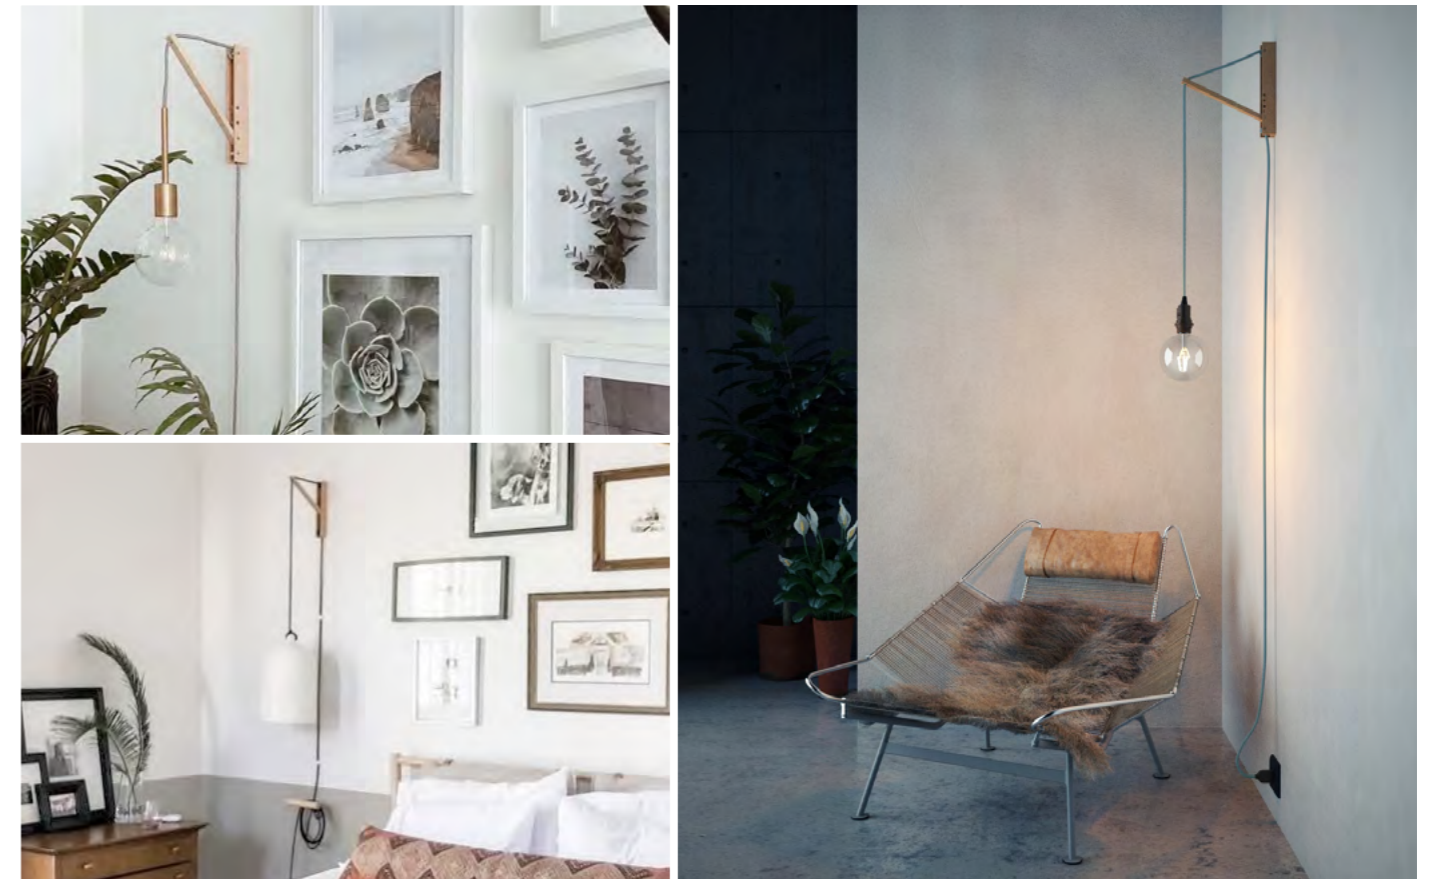

Cement shades

L 130mm, H 250mm

- KPAC01CGL
- KPAC01CGD

L 150mm, H 220mm

- KPAC03CGL
- KPAC03CGD

L 200mm, H 260mm

- KPAC02CGL
- KPAC02CGD

ACCESSORIES

Small things can make a difference: among our accessories you will find all the special components which can make your lamp 100% unique.

Pinocchio

Pinocchio is Creative Cables adjustable wall mount for pendant lamp: it is made in Italy out of 100% beechtree wood and it can be polished or painted as desired. The cable doesn't go through any holes, it is wrapped around ridged wooden supports at each end: we strongly recommend you to use it with Snake, Snake for lampshades and SnakeBis. Pinocchio makes it possible to hang a lamp onto a wall, even with a lampshade with a 50cm maximum diameter and a 3,365 kg maximum weight.