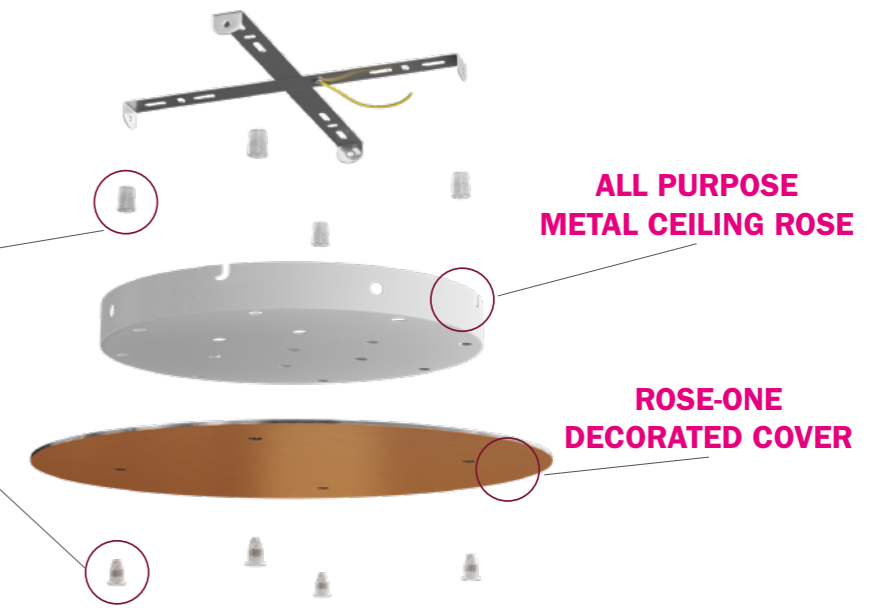

PATENTED SOLUTION.

ROSE-ONE SYSTEM

PATENTED SOLUTION

Rose-One System is a revolutionary ceiling rose system allowing anyone creating and customizing single or multiple pendant lamps to personalize their space.

CONCEALED CABLE CLAMPS

ALL PURPOSE METAL CEILING ROSE

ROSE-ONE DECORATED COVER

CUSTOMISABLE

Each Rose-One ceiling rose has a wide range of options you can choose from to create the solution that best fits your needs and taste. Size, shape, number of holes and decoration of the ceiling rose itself are the options you can choose for your customization.