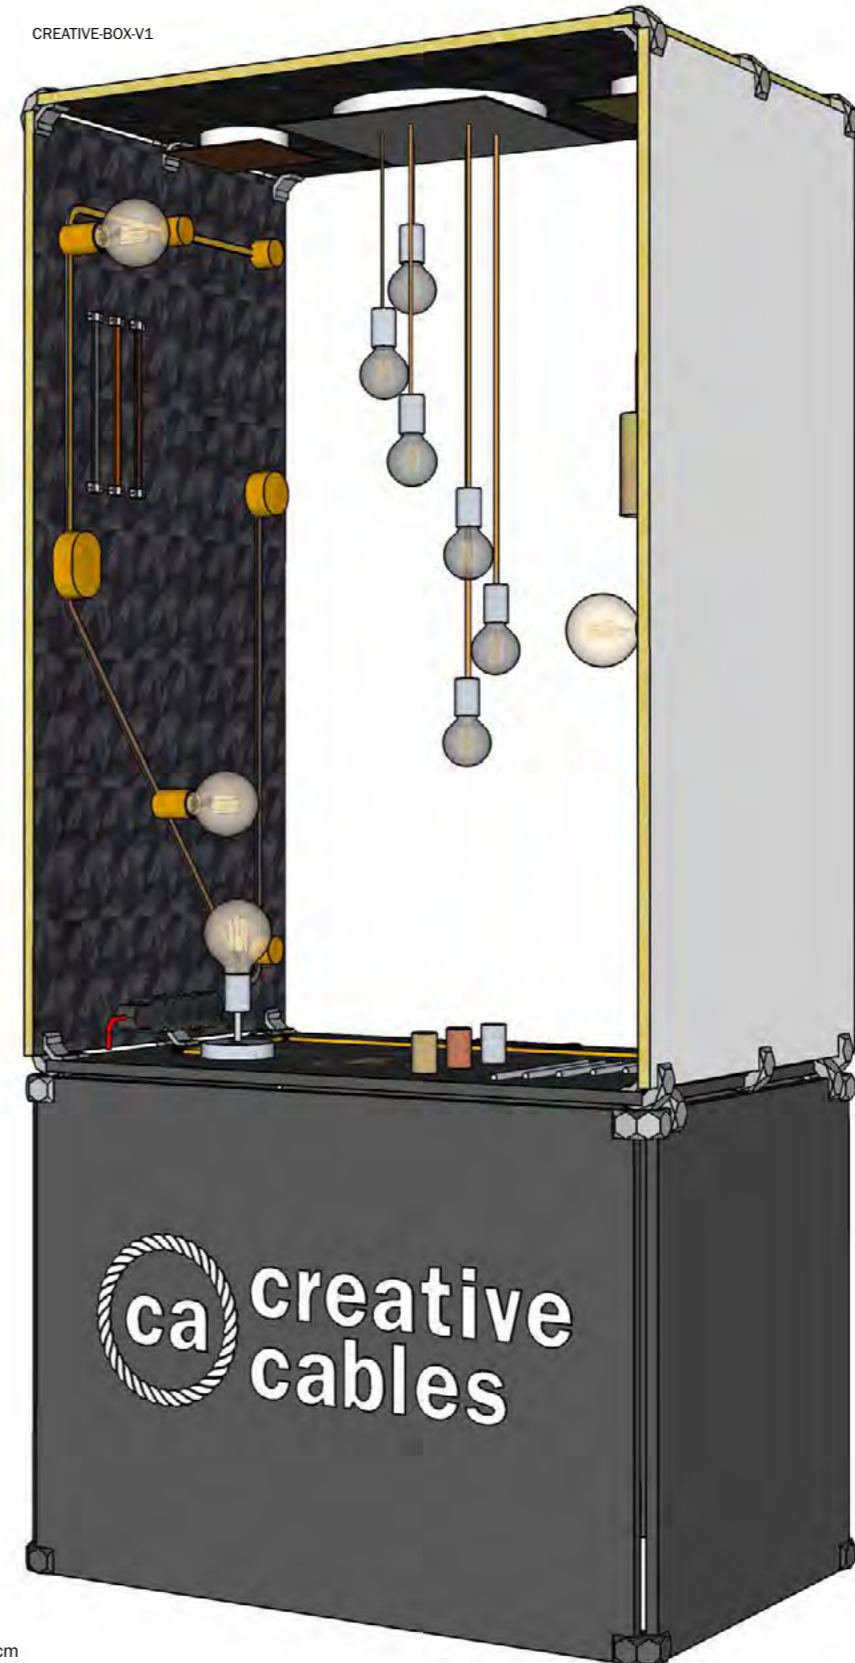

CREATIVE-BOX-V1
L 115cm, H 235cm, D 75cm