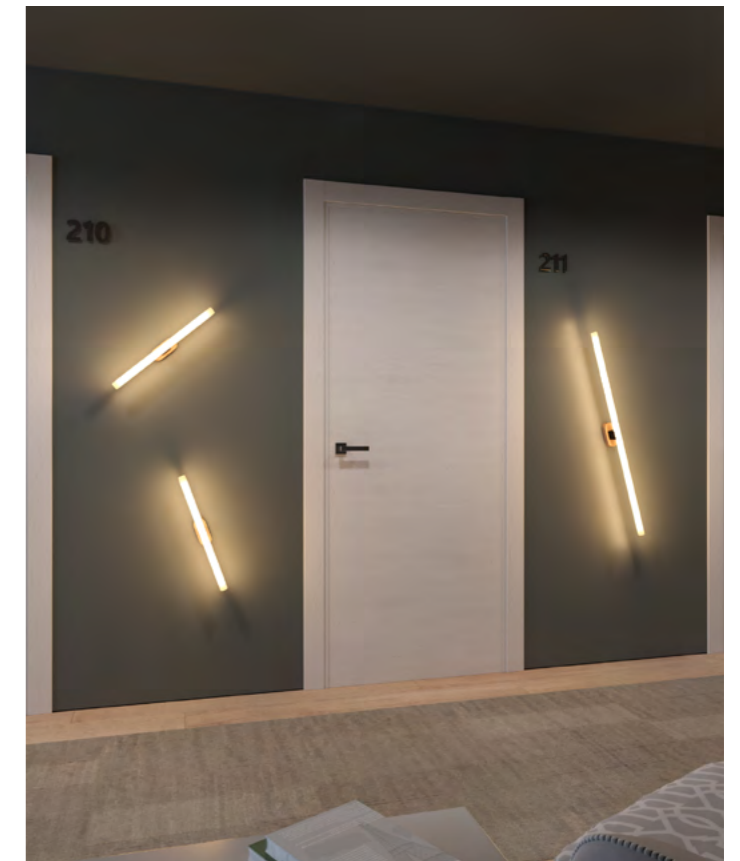

CREATIVE

S14 allows you to create all kinds and types of lamps: pendant lamps, creative wall lights or contemporary chandeliers, get creative!