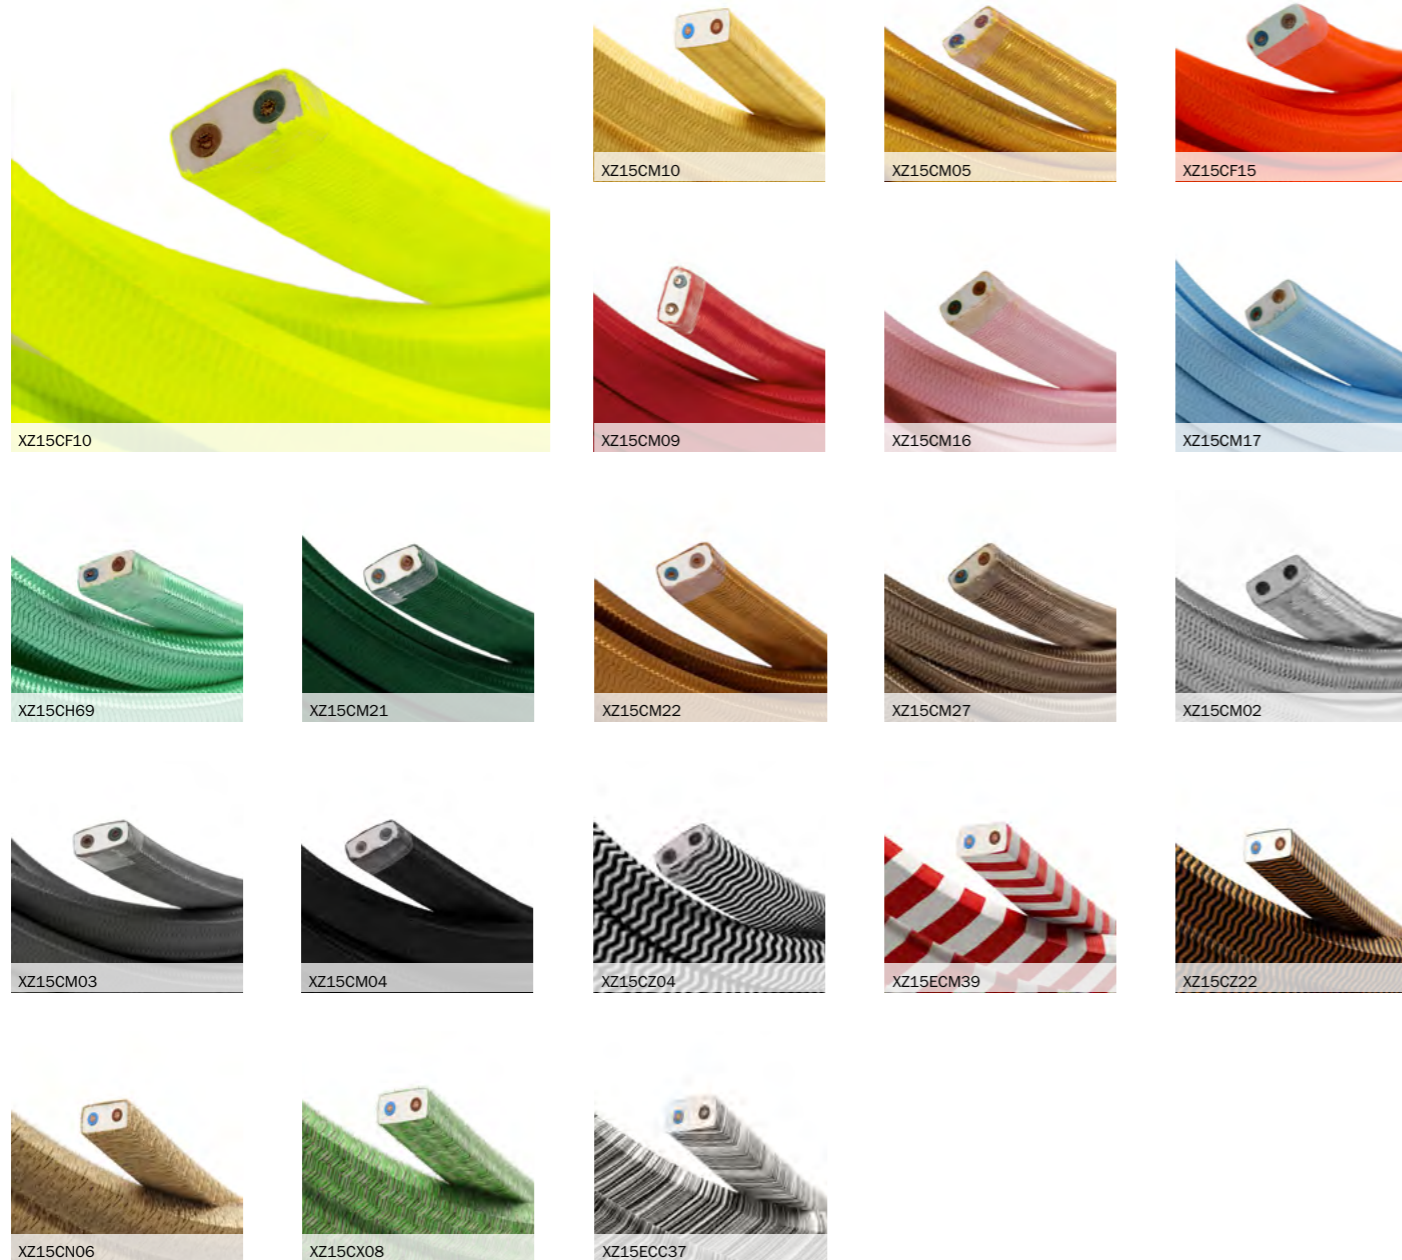

String light accessories

Schuko Plugs, hooks, junctions, lamp holders: everything you need to complete your string light and illuminate gardens, gazebos and terraces.

Plug

SPCATFRN

Hook

TERGCATN

Lampholder

PLC27TPN19