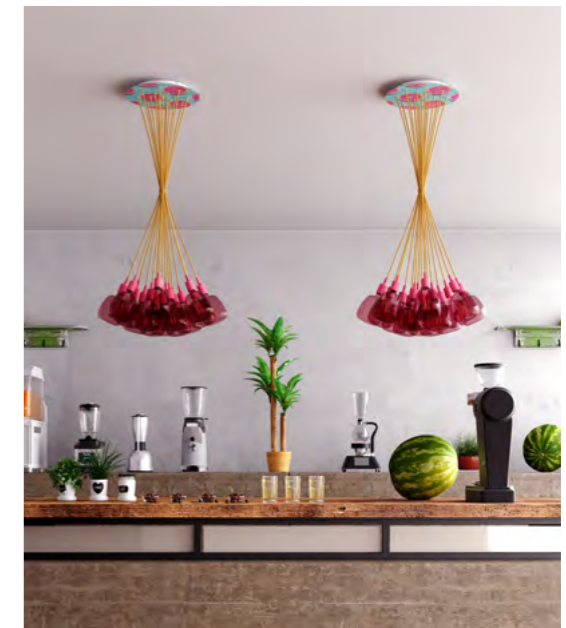

CUSTOMISABLE

Each Rose-One ceiling rose has a wide range of options you can choose from to create the solution that best fits your needs and taste. Size, shape, number of holes and decoration of the ceiling rose itself are the options you can choose for your customization.

Rose-One can be complemented with cables, lamp holders, light bulbs and lampshades: making each solution unique.