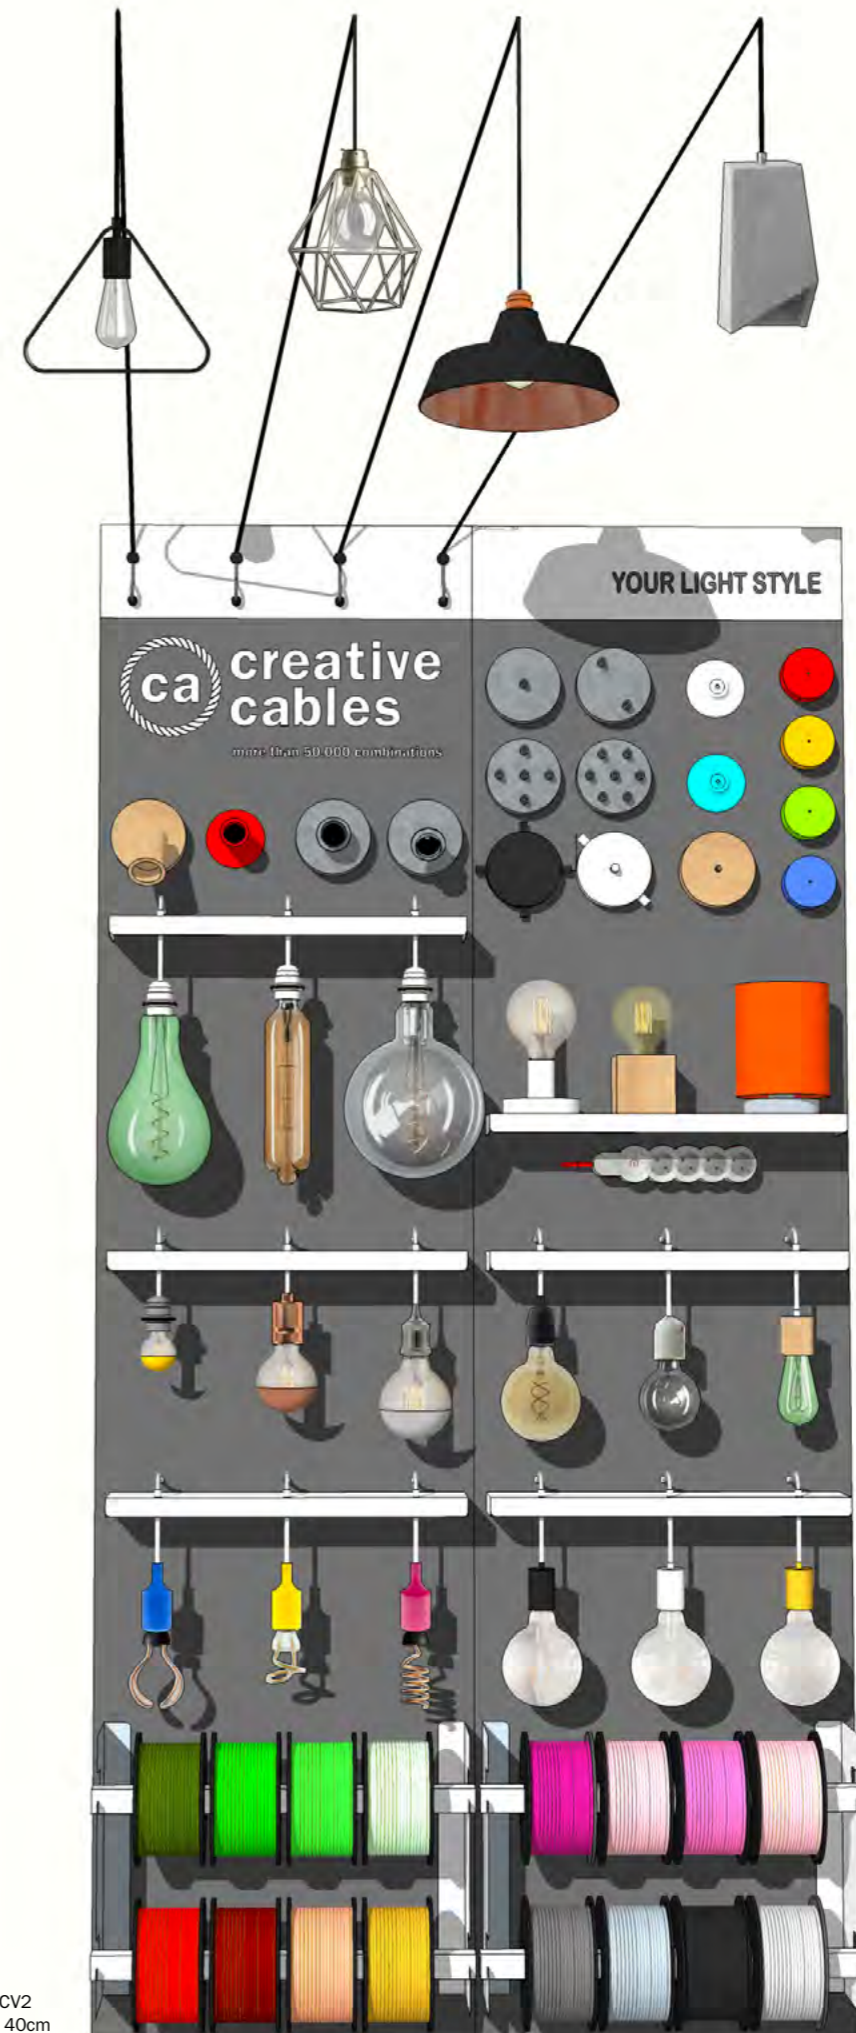

CORNER CLASSIC