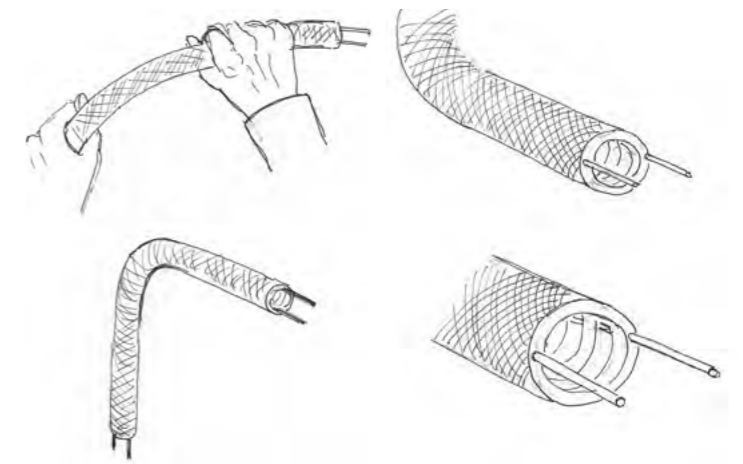

TAILOR-MADE

Create a beautiful and functional bespoke visible system that takes into account your daily needs and the style of your rooms

CREATIVE AND SAFE

You have the freedom to exhibit your electrical system. Create a wall design that is a functional light source without sacrificing safety; the system adheres to the highest standards.