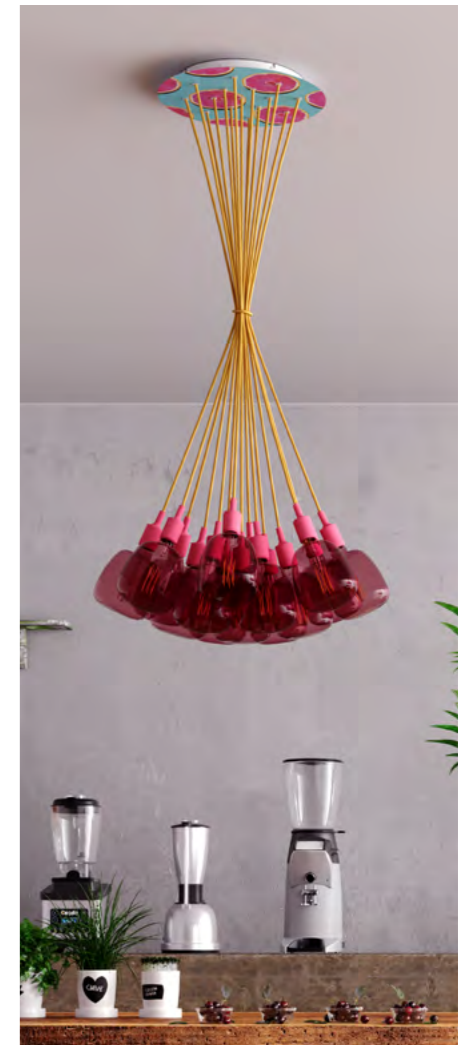

**creative
cables**

YOUR LIGHT STYLE

January 2021

YOUR
LIGHT STYLE

INDEX

LIGHTING CABLES	10
OUTDOOR CABLES	21
LARGE SECTION CABLES	22
ROPE CABLES	24
FLAT CABLES	26
CEILING ROSES	29
LAMP HOLDERS	47
CAGES AND LAMPSHADES	57
ACCESSORIES	69
ELECTRICITY	74
BULBS	79
SYSTEMS	97
EIVA SYSTEM	98
FILÉ SYSTEM	106
LUMET SYSTEM	114
SI4 SYSTEM	121
CREATIVE-TUBES SYSTEM	124
ROSE-ONE SYSTEM	130
SPOSTALUCE SYSTEM	145
MAGNETICO® SYSTEM	149
SMART HOME SYSTEM	152
LAMP	155
SINGLE PENDANT	156
SINGLE PENDANT WITH LAMPSHADE	158
MULTI-PENDANT	160
MULTI-PENDANT WITH LAMPSHADES	162
TABLE LAMPS	164
PLUG-IN LAMPS	166
CEILING AND WALL LAMPS	168
UFO UNCONVENTIONAL FLYING OBJECT	170
UFO COLLECTION "PEMBERLEY POND"	172
MINI-UFO COLLECTION "READING BALLSH*T"	173
ABOUT US	174
REASONS TO BECOME A B2B CUSTOMER	175
CREATIVE CABLES DISPLAY SOLUTIONS	176