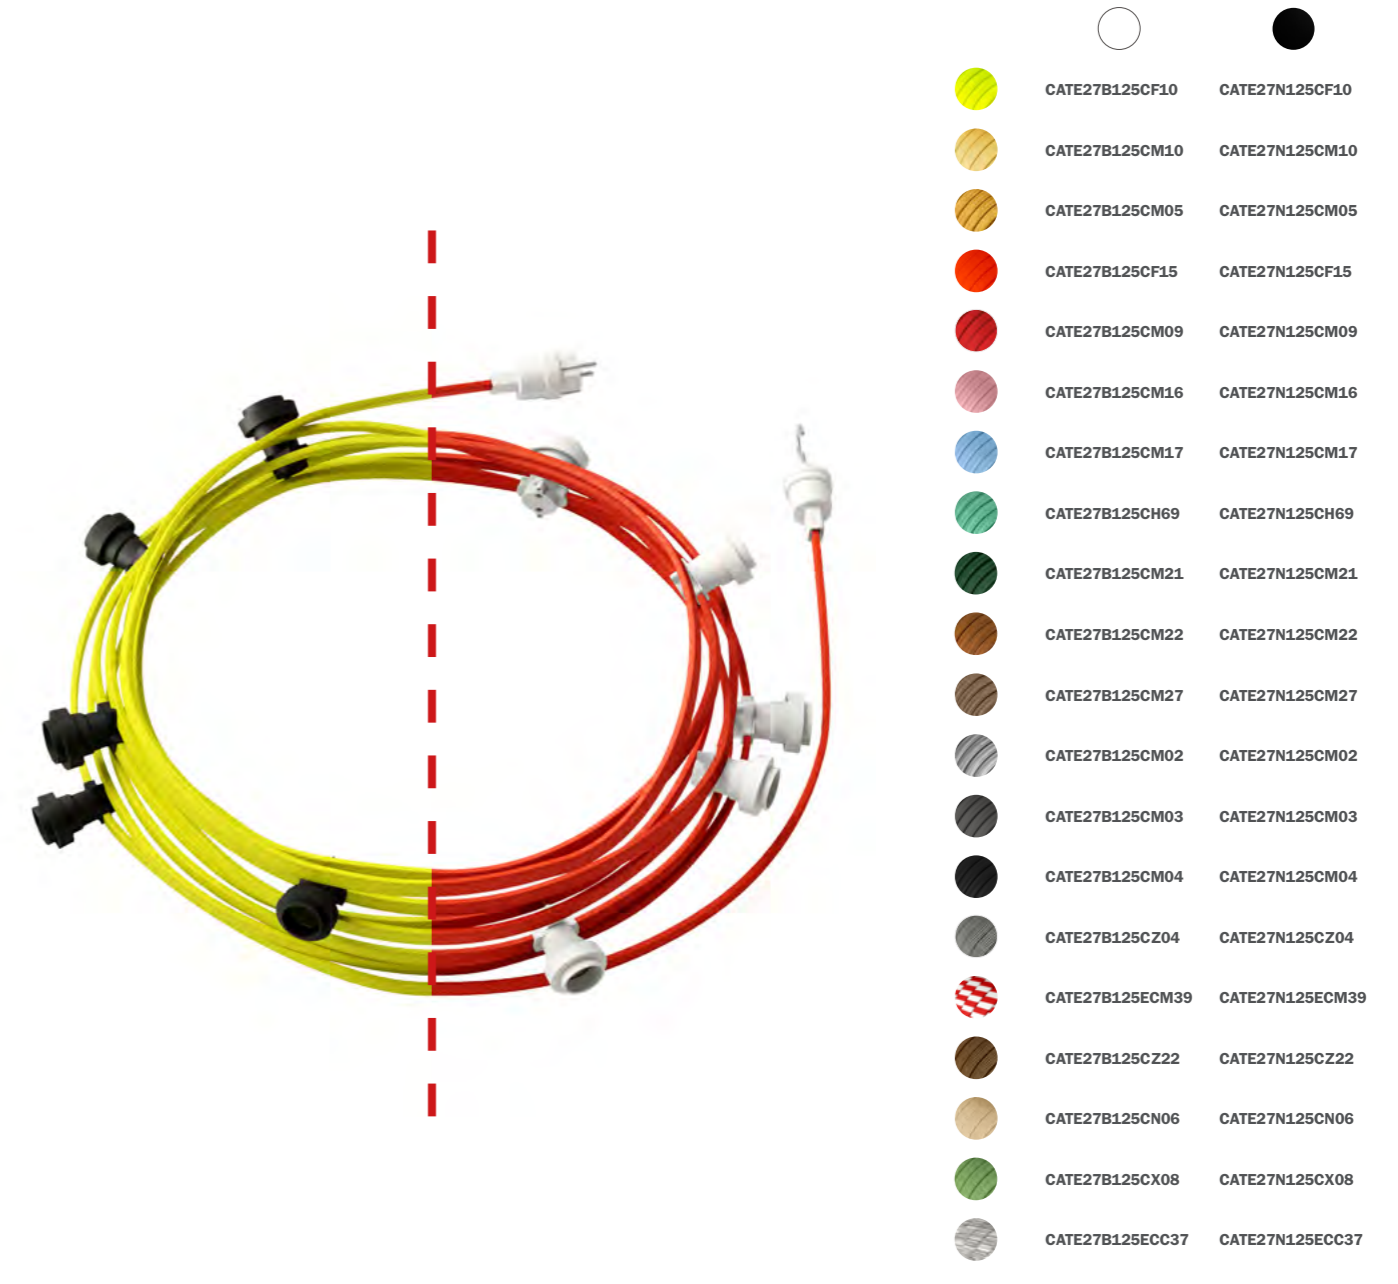

12,5 mt Lumet String Light Kit

This Kit is composed of 12,5m Lumet String Light of the chosen color, 10 E27 Lamp Holders, 1 Hook and 1 Schuko Plug. These string light kits can be purchased with both black or white components.