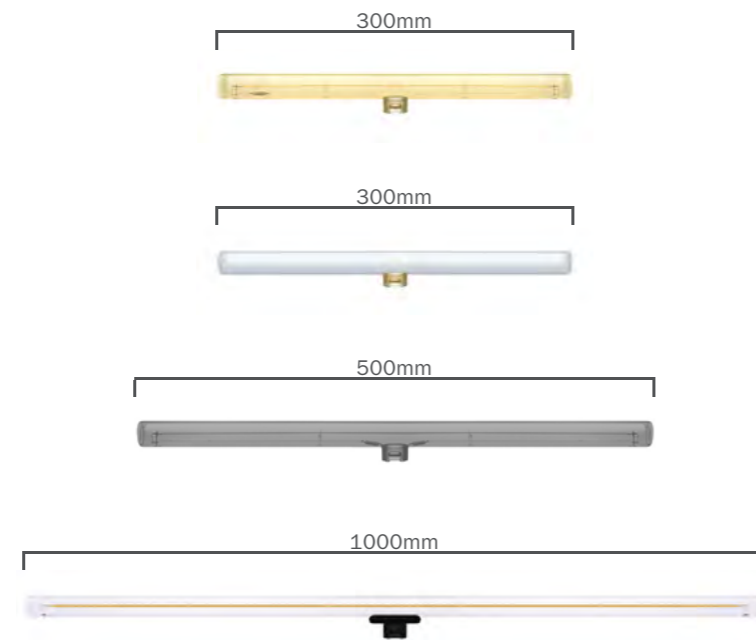

300mm	500mm	1000mm
	SEG50182 8 W - 300 Lm	SEG50186 12 W - 440 Lm	SEG50192 13 W - 720 Lm
	SEG50183 8 W - 350 Lm	SEG50187 12 W - 500 Lm	SEG50194 13 W - 720 Lm
	SEG50184 8 W - 100 Lm	SEG50188 12 W - 240 Lm	SEG50195 13 W - 350 Lm
	SEG50181 8 W - 350 Lm	SEG50185 12 W - 560 Lm	SEG50190 13 W - 720 Lm

S14 lamps

The elegance and design of these lamps create a sophisticated atmosphere. The pendant version is ideal for minimal yet functional lighting along corridors or in large open spaces. Alternatively, wall lamps provide functional and decorative illumination, such as above a mirror or picture. S14 Lamps can be purchased with or without a bulb.