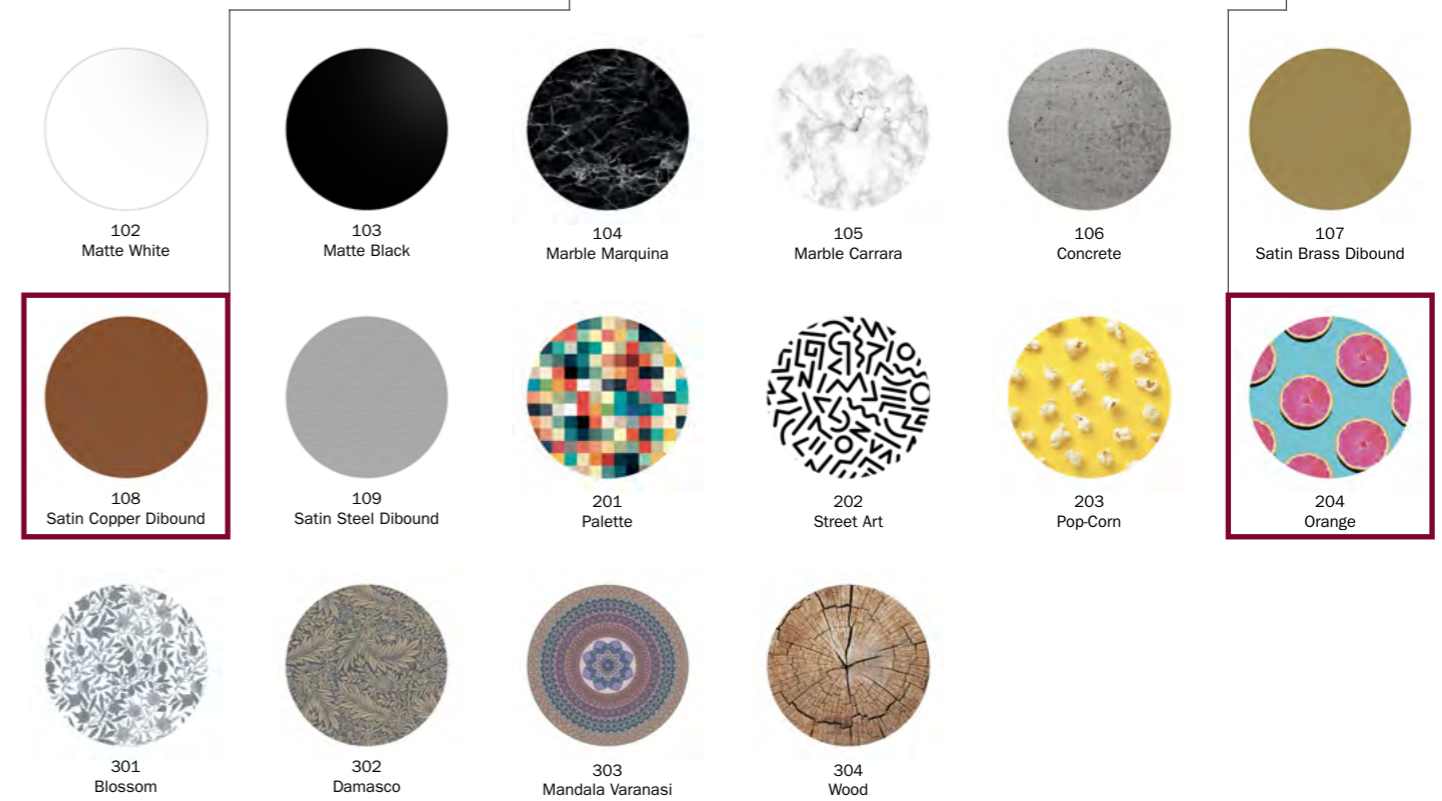

Round small 200mm

Round large 400mm

HOW TO COMPOSE THE PRODUCT CODE

KRO R 20 3LF 108
 Rose-One kit Round Ø holes decoration

KRO R 40 5F 204
 Rose-One kit Round Ø holes decoration

Square small 200mm

Square large 400mm