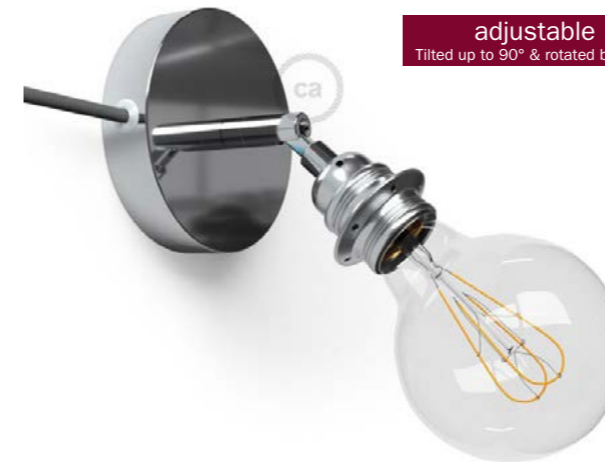

Spotaluce with E27 smooth Lampholder

Ø 120mm - H 85mm

- APM1FC2LVB3RM01
- APM1FC2LVN3RN03
- APM1FC2LCR3RN02
- APM1FC1LRA3RR11
- APM1FC2LG03RC04
- APM1FC2LBR3RL03

adjustable
Tilted up to 90° & rotated by 315°

Ø 120mm - H 80mm

- APM2FC2LVB3RM01
- APM2FC2LVN3RN03
- APM2FC2LG03RC04
- APM2FC1LRATRA3RR11
- APM2FC2LCR3RN02
- APM2FC2LBRTBR3RL03

Spotaluce for lampshades

Ø 120mm - Max H 150mm

- APM1FC2LVBPBB3RM01
- APM1FC2LVNPPN3RN03
- APM1FC1LG0PM03RC04
- APM1FC1LRAPMR3RR11
- APM1FC1LCRPA3RN02
- APM1FC1LBRPMB3RL03

adjustable
Tilted up to 90° & rotated by 315°

Ø 120mm - Max H 145mm

- APM1FC1LBRPMB3RL03
- APM2FC2LVNTPPN3RN03
- APM2FC1LG0TG0PM03RC04
- APM2FC1LRATRAPMR3RR11
- APM2FC1LCRTPMA3RN02
- APM2FC1LBRTBRPMB3RL03