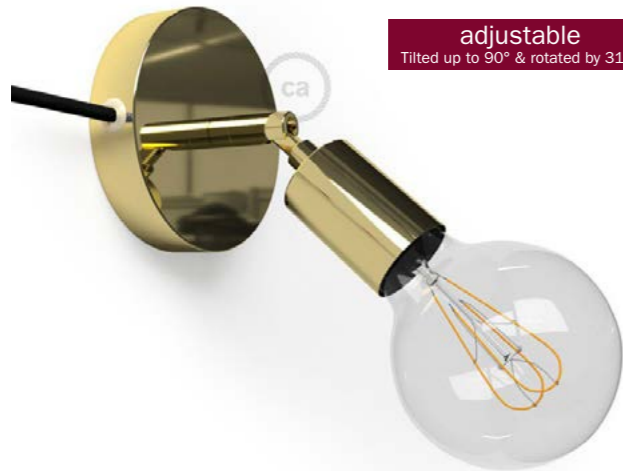

ANYWHERE YOU WANT

It doesn't matter where the connection to the mains supply is located; all you need to do is connect the cables and then position Spostaluce anywhere on the wall.

CUSTOMISABLE

Create original and contemporary interior lighting designs on the walls and ceilings with the round and twisted electric cables and metal finishes of Spostaluce.

CHOOSE YOUR STYLE

Minimal, vintage or industrial: each of the metal finishes available lets you create your preferred home decor style.

Spotaluce Lamps

Ready to use with many different colours and fabric textile cables from Creative-Cables. Spotaluce are the light points that will allow you to take the light source wherever you want, no longer having the issue of where the connection is to your electrical circuit. Available in many versions and finishes, with Spotaluce it will be possible to create light installations both on the ceiling and on the wall.

Each Spotaluce lamp includes a 2x0,75mm textile cable 3 metres long.

You can buy them with the cable supplied in the versions designed by us or customize their colour and length according to your needs!

Spotaluce with E27 smooth Lampholder

Ø 120mm - H 85mm

- APM1FC2LVB3RM01
- APM1FC2LVN3RN03
- APM1FC2LCR3RN02
- APM1FC1LRA3RR11
- APM1FC2LG03RC04
- APM1FC2LBR3RL03

adjustable
Tilted up to 90° & rotated by 315°